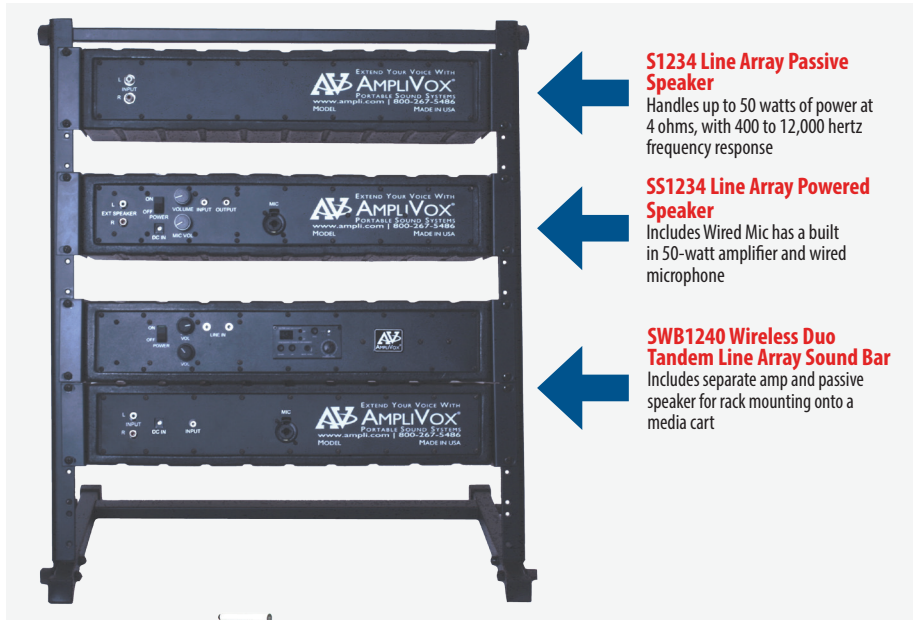

Rack Mount Line Array Speakers

Your Choice of Inputs/Outputs/Wireless/Passive

S1234 – Passive Speaker

Enclosure: Sealed Type / Rotational Molded
Power Handling: 50 Watts
Rated Impedance: 4 ohm
Frequency Response: 400 – 12,000 Hz
Speaker Type: 2 inch, full range, cone-type x 6
Input Connector: 1 – Spring Loaded Speaker Terminal
Enclosure Color: Silver Gray
Grille: Perforated / Black

SS1234 – 50 W. Amplified Speaker with Wired Microphone

SW1234 – 16 Channel UHF Wireless Microphone / Amplified Speaker

(Same as above with the addition of amplifier)

Amplifier: 50 Watts
Inputs: RCA, Audio
1/4" Microphone Jack
3.5mm Line Level
12V DC
Spring Loaded Speaker Terminal
Outputs: 3.5mm Line Level
Controls: Volume / On / Off

SW1234 is same as SS model but includes a 16 channel UHF wireless microphone

SSB1240 – Duo Tandem Line Array Soundbar

SWB1240 – Wireless Duo Tandem Line Array Soundbar

Includes separate amp and passive speaker for rack mounting onto a media cart

50 Watt amplifier
Line in volume control
Microphone volume control
Rackmount flanges
2 - 3.5mm line in jacks
Speaker out - RCA
12V DC power jack
XLR / 1/4" TRS combo jack
On / Off switch

SSB1240 Includes: SS1240 Wired Amplifier Module & the S1234 Line Array Speaker Module

SWB1240 Includes: SW1240 Wireless Amplifier Module & the S1234 Line Array Speaker Module

- ← **S1234 Line Array Passive Speaker**
  Handles up to 50 watts of power at 4 ohms, with 400 to 12,000 hertz frequency response
- ← **SS1234 Line Array Powered Speaker**
  Includes Wired Mic has a built in 50-watt amplifier and wired microphone
- ← **SWB1240 Wireless Duo Tandem Line Array Sound Bar**
  Includes separate amp and passive speaker for rack mounting onto a media cart