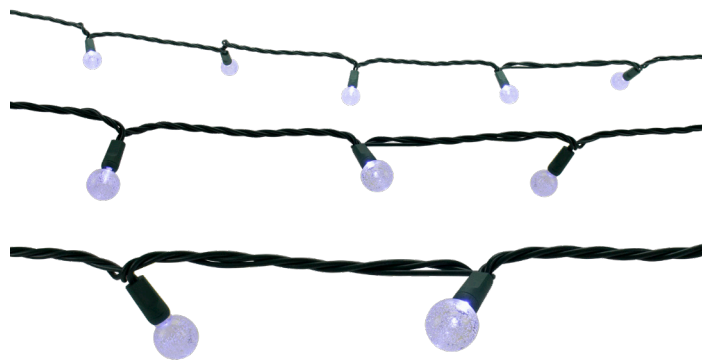

LED G20 BUBBLE LIGHT STRING

LED G20 Bubble Light String

- Bubble glass style lens enhances sparkle
- Available in pure white or warm white
- Connect end-to-end up to 210 watts
- 2-Blade socket with fused stacked plug
- CASus Listed for indoor/outdoor use
- 1 year limited lifetime warranty

Specifications

Input voltage	120V AC, 60Hz
Colors	See individual product
Wattage	4.8W per string
Length	25.5ft
Maximum run	210W
Rating	CSAus Listed, Indoor/outdoor

G20 BUBBLE

PART NUMBER	COLOR	WIRE
25.5ft Light String • 4.8W per string • 50 Lights • 6" Spacing		
G20B-50/6-G-WW	WARM WHITE	GREEN
G20B-50/6-G-PW	PURE WHITE	GREEN