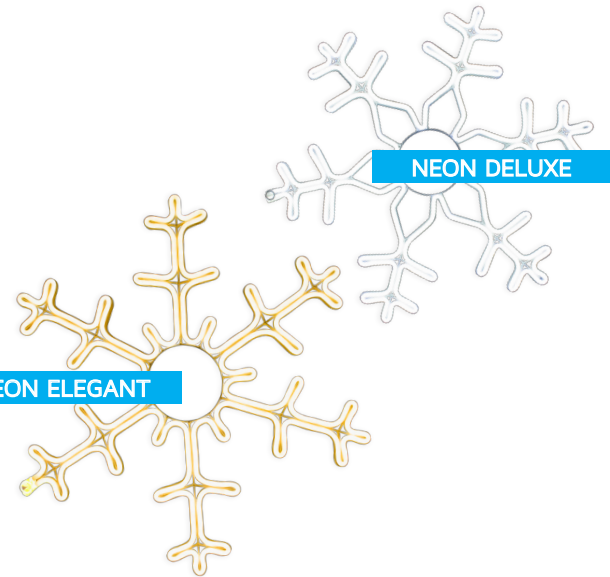

LED NEONFLEX

PART NUMBER	COLOR	SIZE

Deluxe Style Snowflake • 24"=31.5W, 36"=48W

NF-LED-CW-SNOWFA24	COOL WHITE	24"x24"
NF-LED-WW-SNOWFA24	WARM WHITE	24"x24"
NF-LED-CW-SNOWFA36	COOL WHITE	36"x36"
NF-LED-WW-SNOWFA36	WARM WHITE	36"x36"

Elegant Style Snowflake • 24"=28.8W, 36"=48W

NF-LED-CW-SNOWFB24	COOL WHITE	24"x24"
NF-LED-WW-SNOWFB24	WARM WHITE	24"x24"
NF-LED-CW-SNOWFB36	COOL WHITE	36"x36"
NF-LED-WW-SNOWFB36	WARM WHITE	36"x36"