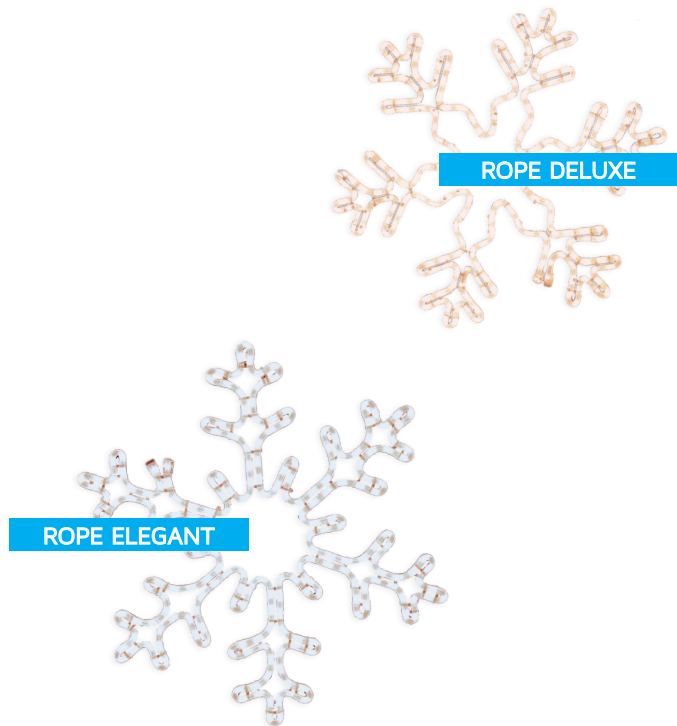

LED ROPE LIGHT

PART NUMBER	COLOR	SIZE

Deluxe Style Snowflake • 24"=18W, 36"=30W

LED-CW-HSM-SNOWFA24	COOL WHITE	24"x24"
LED-WW-HSM-SNOWFA24	WARM WHITE	24"x24"
LED-CW-HSM-SNOWFA36	COOL WHITE	36"x36"
LED-WW-HSM-SNOWFA36	WARM WHITE	36"x36"

Elegant Style Snowflake • 24"=18W, 36"=30W

LED-CW-HSM-SNOWFB24	COOL WHITE	24"x24"
LED-WW-HSM-SNOWFB24	WARM WHITE	24"x24"
LED-CW-HSM-SNOWFB36	COOL WHITE	36"x36"
LED-WW-HSM-SNOWFB36	WARM WHITE	36"x36"

Classic Style Snowflake • 18"=12W, 24"=18W, 36"=27W

LED-CW-HSM-SNOWF18	COOL WHITE	18"x18"
LED-WW-HSM-SNOWF18	WARM WHITE	18"x18"
LED-CW-HSM-SNOWF24	COOL WHITE	24"x24"
LED-WW-HSM-SNOWF24	WARM WHITE	24"x24"
LED-CW-HSM-SNOWF36	COOL WHITE	36"x36"
LED-WW-HSM-SNOWF36	WARM WHITE	36"x36"

INCANDESCENT

PART NUMBER	COLOR	SIZE

Classic Style Snowflake • 18"=36W, 24"=54W

HSM-SNOWF18*	FROSTED WHITE	18"x18"
HSM-SNOWF24*	FROSTED WHITE	24"x24"

*While supplies last