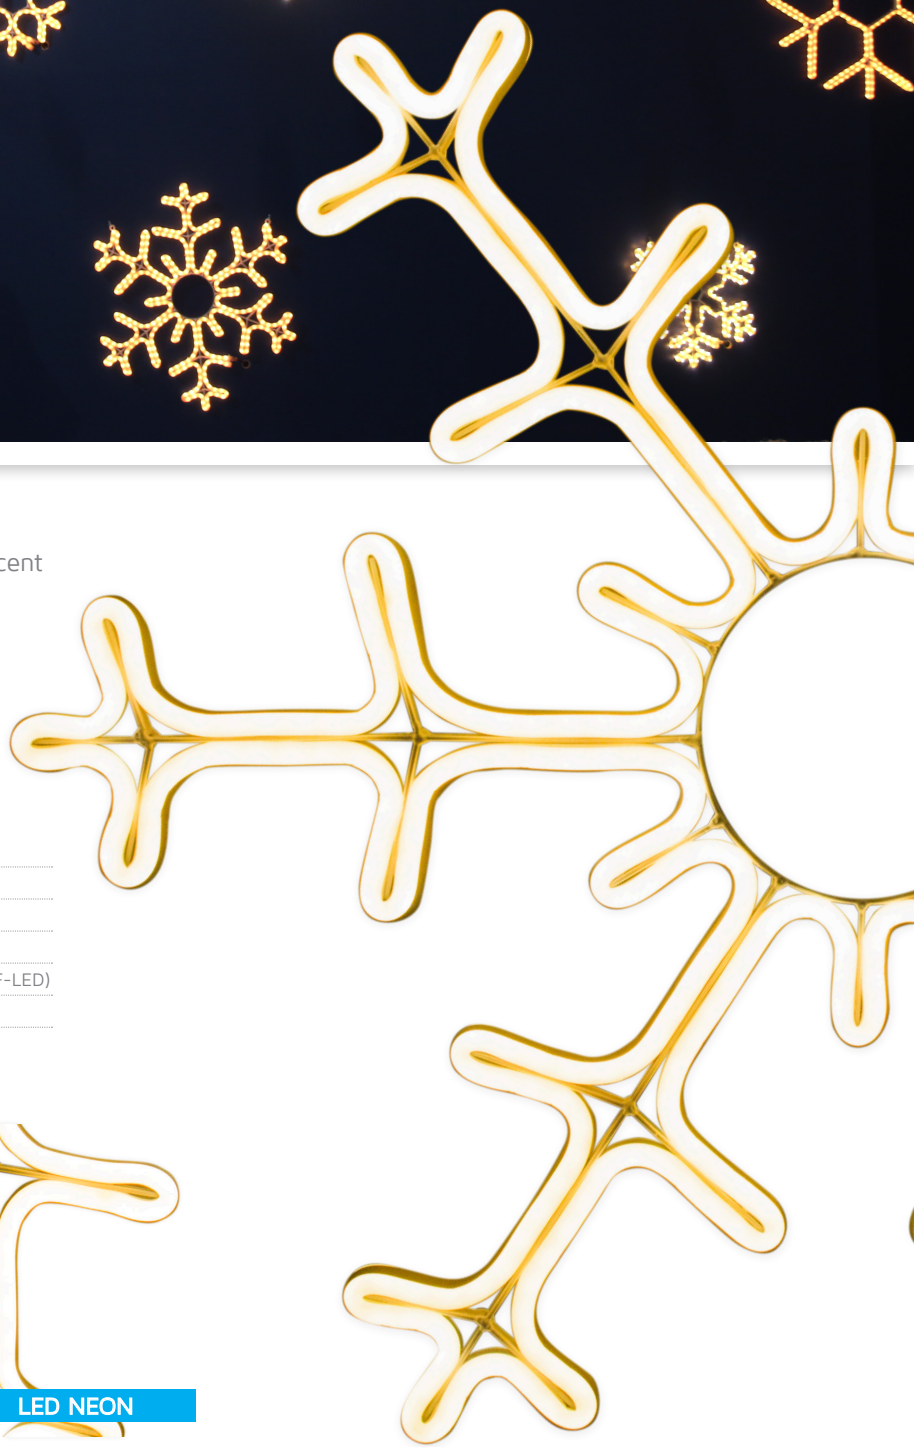

LED NEON

Specifications

Input voltage	120V AC, 60Hz
Colors	LED: Cool White/Warm White Incandescent: Frosted White
Wattage	See individual product
Rating	cULus, Indoor/outdoor (excludes NF-LED)
Rated life	LED: 30,000 hours Incandescent: 25,000 hours