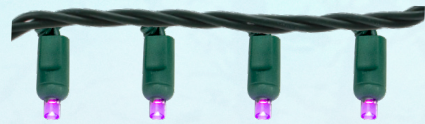

LED MINI COAXIAL

PART NUMBER	COLOR	WIRE
12.5ft String • 2.4W per string • 25 LEDs • 6" Spacing • Faceted		
MINI-25/6-G-OR	ORANGE	GREEN

LED 5MM STANDARD

PART NUMBER	COLOR	WIRE
25ft String • 4.8W per string • 50 LEDs • 6" Spacing		
5MM-50/6-G-OR-S	ORANGE	GREEN
5MM-50/6-G-GR-S	GREEN	GREEN
5MM-50/6-G-PU-S	PURPLE	GREEN
25ft String • 4.8W per string • 50 LEDs • 6" SPACING		
5MM-50/6-G-OR-S	ORANGE & PURPLE	BLACK

5MM TWINKLE

PART NUMBER	COLOR	SPACING
17ft Light String • 4.8W per string • 50 Lights • 4" Spacing		
T5MM-50/4-G-GR-S	GREEN	GREEN

COLOR MINI INCANDESCENT

PART NUMBER	COLOR	SPACING
50ft String • 43W per string • 100 Bulbs • 6" Spacing		
XE100/6-G-GR	GREEN	GREEN
XE100/6-G-PU	PURPLE	GREEN
25ft String • 21.5W per string • 50 Bulbs • 6" Spacing		
XE50/6-G-AM	AMBER	GREEN
XE50/6-G-GR	GREEN	GREEN
XE50/6-G-PU	PURPLE	GREEN

MORE INFORMATION ON THESE PRODUCTS CAN BE FOUND ON PAGES 17, 19, 20, AND 27

LED C7 BULBS

PART NUMBER COLOR

Faceted Lens • 0.35W • E12 Base

NC7D-LED-GR GREEN
NC7D-LED-OR ORANGE
NC7D-LED-PU PURPLE

Smooth Transparent Lens • 0.35W • E12 Base