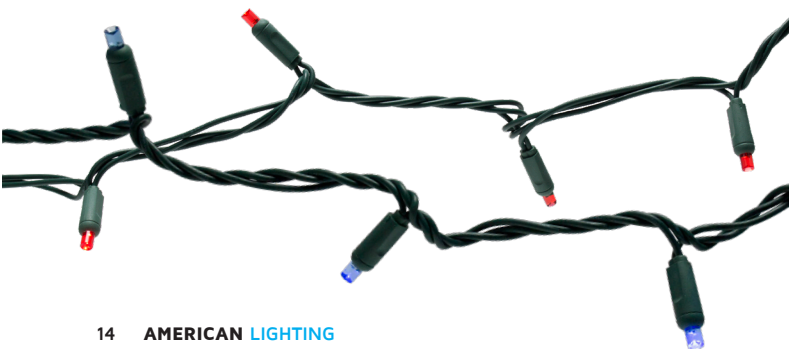

5MM TWINKLE LED LIGHT STRING

5MM Twinkle LED Light String

- Slow, random twinkling effect
- 5mm wide angle lens for eye catching sparkle
- Connect end-to-end up to 210 watts
- 2-Blade socket with fused stacked plug
- cULus Listed for indoor/outdoor use
- 1 year limited lifetime warranty

Visit www.AmericanLighting.com for product video

Specifications

Input voltage	120V AC, 60Hz
Colors	BL/GR/MU/RE/PW/UWW
Wattage	4.8W per string
Length	17ft
Maximum run	210W
Rating	cULus Listed, Indoor/outdoor

5MM TWINKLE

PART NUMBER	COLOR	WIRE
17ft Light String • 4.8W per string • 50 Lights • 4" Spacing		
T5MM-50/4-G-BL-S	BLUE	GREEN
T5MM-50/4-G-GR-S	GREEN	GREEN
T5MM-50/4-G-MU-S	MULTI COLOR	GREEN
T5MM-50/4-G-RE-S	RED	GREEN
T5MM-50/4-G-PW-S	PURE WHITE	GREEN
T5MM-50/4-G-UWW-S	ULTRA WARM WHITE	GREEN
T5MM-50/4-W-UWW-S	ULTRA WARM WHITE	WHITE