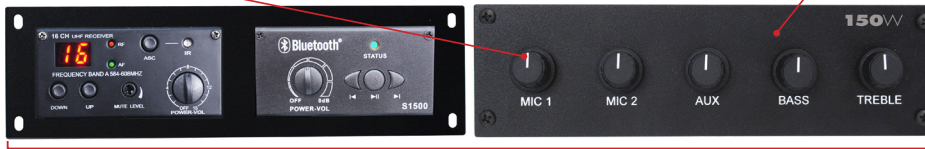

SS3035
Ambassador
Lectern with
wired Sound

Customize any
Lectern with
your Company
Logo

SN3035
Ambassador
Lectern
without
Sound

3035 Series Ambassador Lecterns

| | |
|----------------------|---|
| FEATURES | <p>21" Sensitive AmpliVox Electret Condenser Gooseneck Hot Mic ①</p> <p>Your choice of wireless mic (<i>SW3035 only: Handheld, Lapel and Headset or Fleshtone Single-Ear Mic</i>)</p> <p>4 industrial heavy duty hidden 4" casters – 2 lock ②</p> <p>Extra large work surface ③</p> <p>Storage bay with locking doors, shelf, and divider ④</p> <p>Built-in Bluetooth® module (<i>SW3035, SS3035 only</i>)</p> <p>Dual Presenter Option (<i>SW3035 only</i>): One presenter has an option to speak from wireless mic of their choice, while one speaks from lectern</p> <p>Plug and play: comes with 10' AC power cord (<i>SW3035, SS3035 only</i>)</p> |
| AMPLIFIER & SPEAKERS | <p>4 built-in Jensen design 6" x 8" oval speakers ⑤</p> <p>New! 150 watt amp with UHF 16 Channel Frequency, from 584 MHz to 608 MHz, wireless receiver</p> |
| SOUND COVERAGE | For audiences up to 3,250 people, rooms up to 26,000 square feet |
| MATERIALS/ COLORS | In beautiful lacquer-coated solid hardwood; Available in Oak, Cherry, Walnut, Maple and Mahogany |
| WARRANTY | 6 years on electronics & lectern |
| DIMENSIONS | 46" H x 42" W x 30" D, Ships fully assembled |

AVAILABLE COLORS

New!

Includes: Built-in 16 Channel UHF wireless receiver, 584 MHz to 608 MHz (*SW3035 only*)

Stream audio with **Bluetooth**® wireless technology

Control Panel, includes fingertip controls, Bluetooth (*SW3035 and SS3035 only*) and wireless receiver (*SW3035 only*)