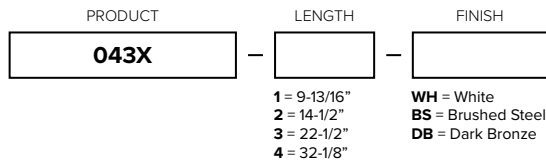

Ordering Information

ALC2

043X fixtures include:
(1) 3/8" Clamp connector
20W Xenon lamp(s)
Captive mounting screws

Example Part # **043X-2-DB**

Recommended Power Supplies

Image	Part Number	Description	Finish	Application	Primary & Secondary
	043J-BR	Hardwire junction box, (2) 3/8" cable clamp connectors	Dark Bronze	Dry location	120V AC
	043J-WH		White		
	043A-PC6-BK	6ft power cord with 3-prong grounded plug and Molex connector	Black	Dry location	120V AC
	043A-PC6-WH		White		

Accessories

Image	Part Number	Length	Finish	Description
	043A-6-EX-WH	6"	White	LINKING CABLES FOR PRIORI SERIES UNDERCABINET LIGHTS
	043A-12-EX-WH	12"		
	043A-24-EX-WH	24"		
	043A-36-EX-WH	36"		
	043A-6-EX-BK	6"	Black	LINKING CABLES FOR PRIORI SERIES UNDERCABINET LIGHTS
	043A-12-EX-BK	12"		
	043A-24-EX-BK	24"		
	043A-36-EX-BK	36"		
	043X-20BP			20W, 120V, BI-PIN G8 XENON REPLACEMENT BULB