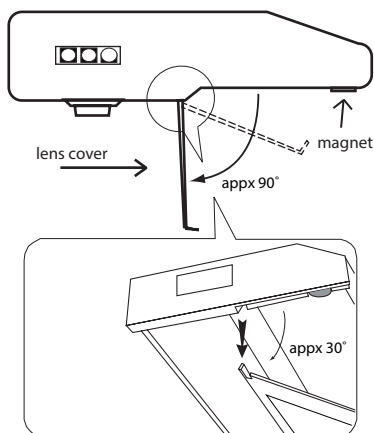

Mounting

Captive mounting screws and quick-access door; 1/2" knockouts on back and underside of fixture spaced every 3-7/8"

Applications

Under-cabinets, Task Lighting

Technical Information

Length	9-13/16"			14-1/2"			22-1/2"			32-1/8"		
Finish	WH	BS	DB	WH	BS	DB	WH	BS	DB	WH	BS	DB
Voltage	120V AC, 60Hz											
CCT	2700K											
CRI	99+											
Wattage	20W			40W			60W			80W		
Lumens (up to)	82	75	75	170	155	155	258	235	235	346	315	315
Max Run	600 watts											
Beam Angle	120°											
Dimming	1-100% with most standard incandescent dimmers											
Rating	cULus Listed, dry locations											
Rated Life	8,000 Hours											

Part Number	A
043X-1	9-13/16"
043X-2	14-1/2"
043X-3	22-1/2"
043X-4	32-1/8"

1/2" knockouts located on back end and underside of fixture, spaced every 3-7/8"

Ordering Information

ALC2

043X fixtures include:
 (1) 3/8" Clamp connector
 20W Xenon lamp(s)
 Captive mounting screws