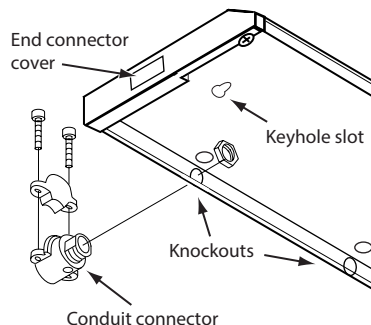

Mounting

Captive mounting screws and quick-access door; 1/2" knockouts on back and underside of fixture spaced every 3-7/8"

Applications

Under-cabinets, Task Lighting

Technical Information

Length	9-13/16"			14-1/2"			22-1/2"			32-1/8"		
Finish	WH	BS	DB	WH	BS	DB	WH	BS	DB	WH	BS	DB
Voltage	120V AC, 60Hz											
CCT	2700K											
CRI	99+											
Wattage	20W			40W			60W			80W		
Lumens (up to)	82	75	75	170	155	155	258	235	235	346	315	315
Max Run	600 watts											
Beam Angle	120°											
Dimming	1-100% with most standard incandescent dimmers											
Rating	cULus Listed, dry locations											
Rated Life	8,000 Hours											

Part Number	A
043X-1	9-13/16"
043X-2	14-1/2"
043X-3	22-1/2"
043X-4	32-1/8"

1/2" knockouts located on back end and underside of fixture, spaced every 3-7/8"

Ordering Information

ALC2

043X fixtures include:
 (1) 3/8" Clamp connector
 20W Xenon lamp(s)
 Captive mounting screws