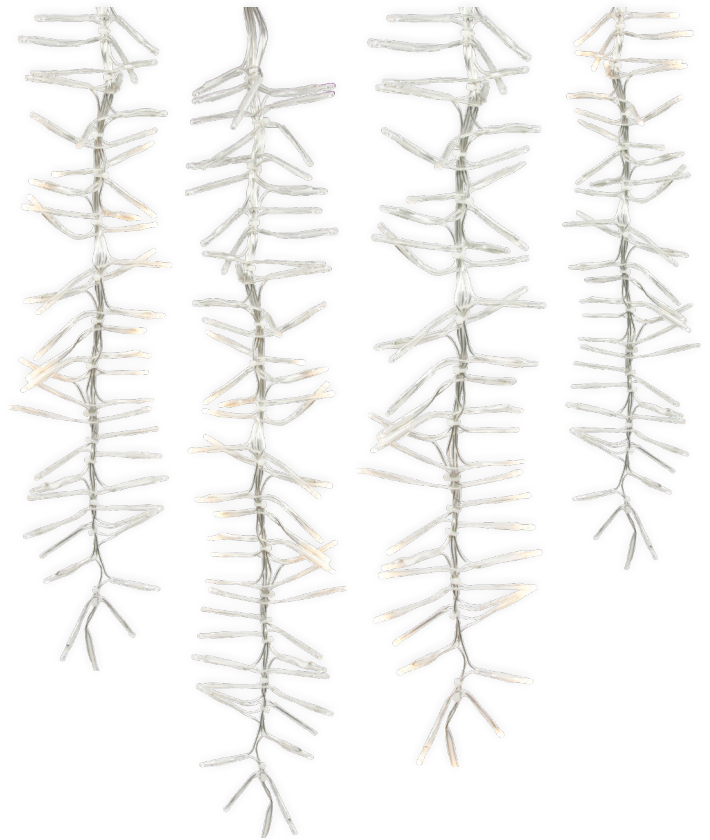

SNOWFALL LIGHT

PART NUMBER	COLOR

0.5M (1.64ft) Drop Length • 1.2W per drop • 64 LEDs

LED-SNOW-.5M-PW	PURE WHITE
LED-SNOW-.5M-WW	WARM WHITE

1M (3.28ft) Drop Length • 2.4W per drop • 128 LEDs

LED-SNOW-1M-PW	PURE WHITE
LED-SNOW-1M-WW	WARM WHITE

1.5M (4.92ft) Drop Length • 2.4W per drop • 128 LEDs

LED-SNOW-1.5M-PW	PURE WHITE
LED-SNOW-1.5M-WW	WARM WHITE

2M (6.56ft) Drop Length • 3.6W per drop • 192 LEDs

LED-SNOW-2M-PW	PURE WHITE
LED-SNOW-2M-WW	WARM WHITE

2.5M (8.2ft) Drop Length • 3.6W per drop • 192 LEDs

LED-SNOW-2.5M-PW	PURE WHITE
LED-SNOW-2.5M-WW	WARM WHITE

3M (9.84ft) Drop Length • 4.8W per drop • 256 LEDs

LED-SNOW-3M-PW	PURE WHITE
LED-SNOW-3M-WW	WARM WHITE

SNOWFALL LIGHT KITS

PART NUMBER	COLOR

Includes: (1) LED-SNOW-1MH, (3) LED-SNOW-.5M, (2) LED-SNOW-1M, and (1) 10W power supply

LED-SNOW-KIT-PW	PURE WHITE
LED-SNOW-KIT-WW	WARM WHITE

ACCESSORIES

LED-SNOW-PS-36 36W
LED-SNOW-PS-60 60W
LED-SNOW-PS-150 150W
12V Power Supply
(Required for operation)

LED-SNOW-1MH 16.75ft length, 1m (3.28ft) spacing
LED-SNOW-60CMH 10.2ft length, 60cm (2.36ft) spacing
LED-SNOW-30CMH 5.3ft length, 30cm (1.18ft) spacing
5-Socket Wire Harness (Required for operation)

LEDSPACER-12 12ft
LEDSPACER-20 20ft
LEDSPACER-50 50ft
Spacer/Jumper wire

POWERTAP-8
8-way power tap
1 male + 7 female
coaxial connectors

POWERTAP-Y
"Y" connector to
one power source

POWERTAP-X
"X" connector to
one power source