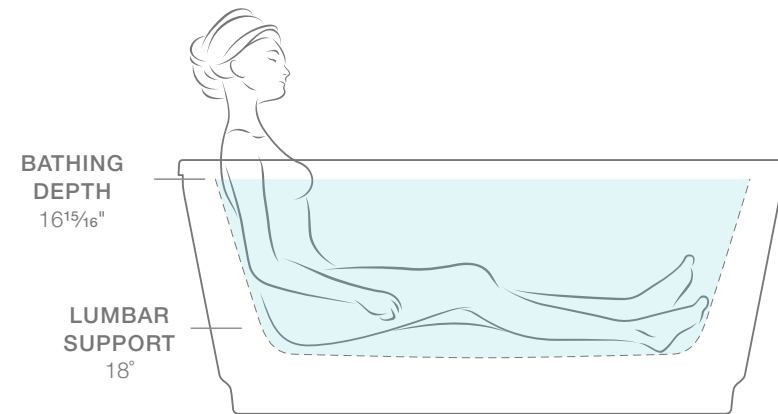

Available with BubbleMassage™ hydrotherapy

MODERN

TRADITIONAL

UNDERScore® OVAL

ACRYLIC

The Underscore Oval bath features refined lines and elegant functionality. The result is a comfortable aesthetic with subtle flair.

MODEL SIZE
5'5"

DIMENSIONS
L 59 1/16" W 35 3/4" H 24 3/8"

Underscore® Oval
BubbleMassage™ air bath
K-5702-G-0

Purist® deck-mount bath faucet
trim with cross handles
K-T14428-3-BV