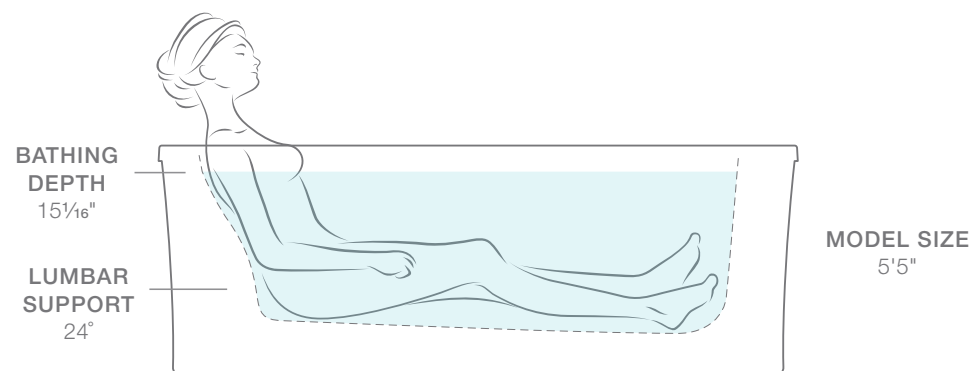

ARCHER®

ACRYLIC

Taking its design cues from traditional Craftsman furniture, this freestanding bath gently supports the natural curves of your body.