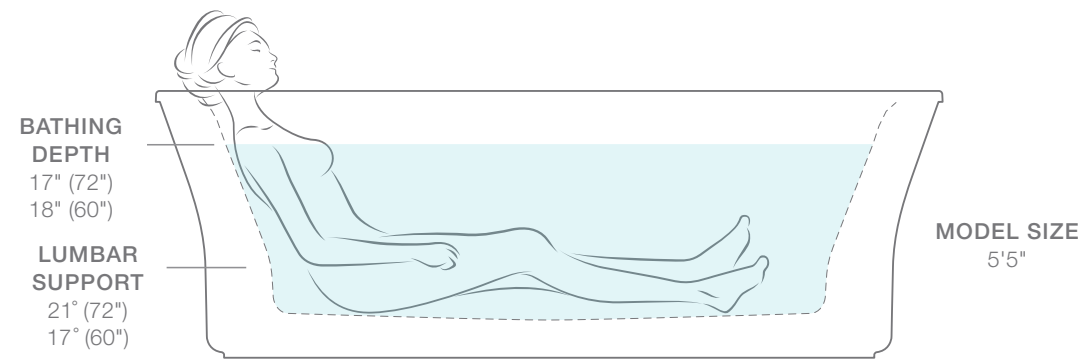

STARGAZE®

ACRYLIC

Create a luxurious centerpiece for your bathing area with the Stargaze freestanding bath. With its crisp, clean lines, featuring either a fluted or straight shroud, this versatile bath complements a wide range of bathroom styles.

DIMENSIONS
L 72" W 36" H 25¾" (shown)
L 60" W 34" H 25¼"

MODEL SIZE
5'5"