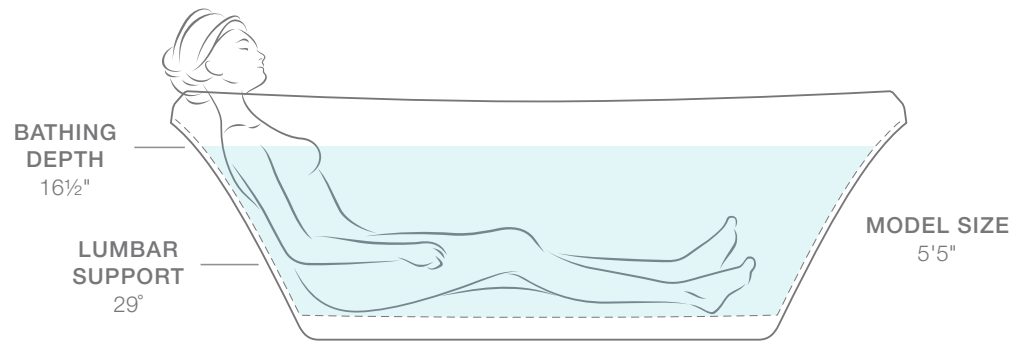

# ABRAZO®

LITHOCAST® MATTE

With an organic oval shape inspired by clay pottery, the Abrazo bath makes a striking focal point for your contemporary bathroom.

### DIMENSIONS

L 66" W 31½" H 28½"

Abrazo® freestanding bath  
K-1800-HW1

Purist® floor-mount bath  
filler trim with handshower  
K-T97328-4-SN

Available with BubbleMassage™ hydrotherapy

MODERN

TRADITIONAL

# ESCALE® ACRYLIC

Inspired by Japanese ceramic tableware, the Escale bath presents a unique and contemporary design that embraces a simple, modern look.

**DIMENSIONS**  
L 72" W 36" H 24 1/8"

Escale® freestanding bath  
K-14037-0