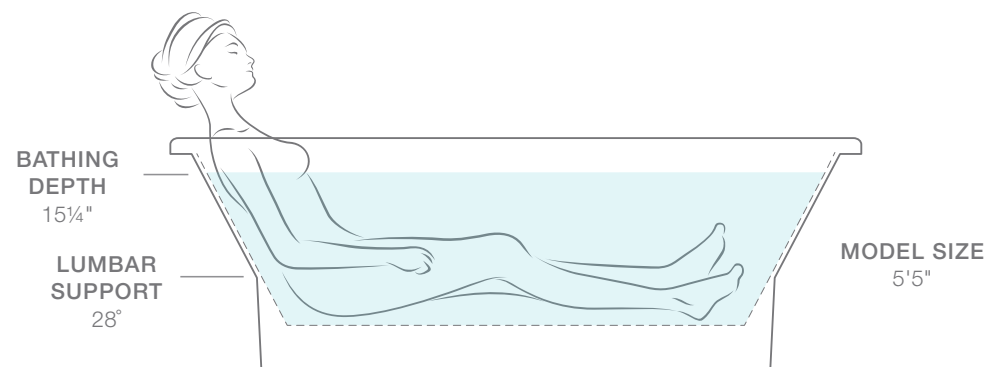

# CERIC®

LITHOCAST® GLOSS

Simple, clean and contained, Ceric expresses contemporary warmth and simplicity.

MODEL SIZE  
5'5"

### DIMENSIONS

L 65" W 31 1/8" H 22 7/8" (shown)

L 60" W 29" H 23"

Ceric® freestanding bath  
K-8336-0

Stillness® floor-mount bath  
filler trim with handshower  
K-T97344-4-CP

MODERN

TRADITIONAL

# RÊVE®

KOHLER® ENAMELED CAST IRON

Add a striking centerpiece to your bathroom with this freestanding bath that doubles as a bold, sculptural work of art. Rêve features strong geometric lines and a lower height that makes it easy to enter and exit.