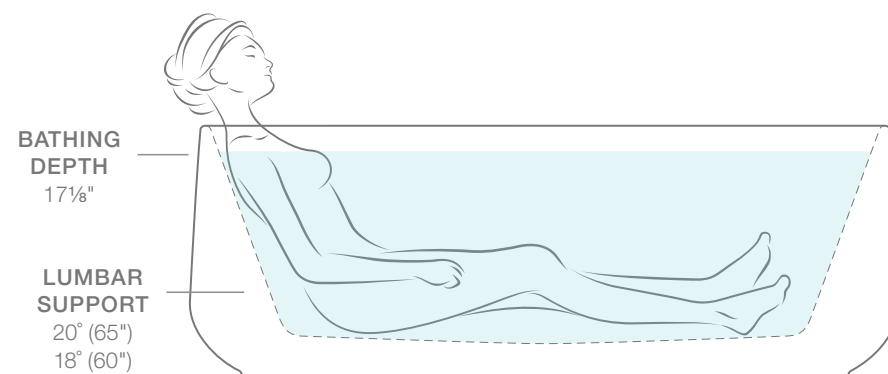

# ESCALE® ACRYLIC

Inspired by Japanese ceramic tableware, the Escale bath presents a unique and contemporary design that embraces a simple, modern look.

**DIMENSIONS**  
L 72" W 36" H 24 1/8"

Escale® freestanding bath  
K-14037-0

# CERIC®

LITHOCAST® GLOSS

Simple, clean and contained, Ceric expresses contemporary warmth and simplicity.

MODEL SIZE  
5'5"