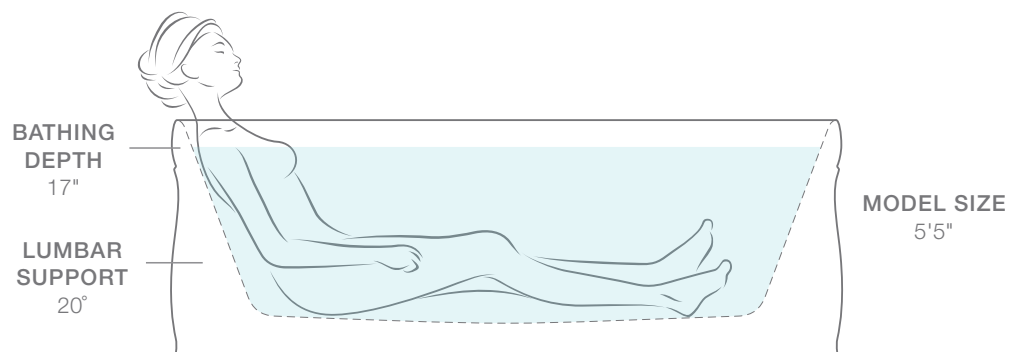

# ARCHER®

ACRYLIC

Taking its design cues from traditional Craftsman furniture, this freestanding bath gently supports the natural curves of your body.

MODEL SIZE  
5'5"

**DIMENSIONS**  
 L 67 3/4" W 31 3/4" H 22"  
 L 61 3/4" W 31 3/4" H 22" (shown)

Archer® freestanding bath  
K-2592-0

Memoirs® Stately deck-mount bath  
faucet trim with deco lever handles  
K-T469-4V-BV

MODERN

TRADITIONAL

# CHESS®

LITHOCAST® GLOSS

A classic aesthetic in the vein of Shaker Americana design, this traditional freestanding bath exudes austerity with a noble disposition.

**DIMENSIONS**  
 L 64½" W 29⅞" H 22⅝"

**MODEL SIZE**  
 5'5"