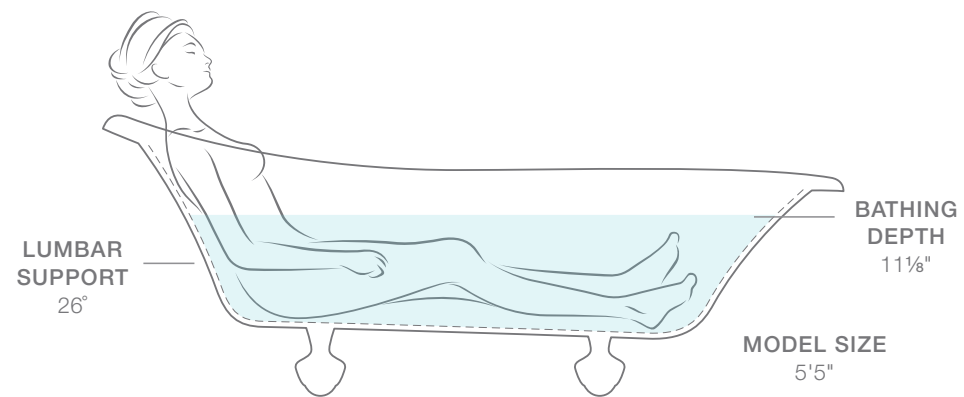

# IMPERATOR®

LITHOCAST® GLOSS

Inspired by an original design from 1928, Imperator features refined proportions with a nod toward classic Roman architectural designs.

**DIMENSIONS**  
 L 65 3/4" W 30 15/16" H 23 3/4"

**MODEL SIZE**  
 5'5"

Imperator® freestanding bath  
 K-8334-0

MODERN

TRADITIONAL

# BIRTHDAY BATH.®

KOHLER.® ENAMELED CAST IRON

The elegance of the Birthday Bath freestanding claw-foot bath commemorates a century of KOHLER plumbing fixtures with a unique style statement.

DIMENSIONS  
L 72" W 37 1/2" H 27"