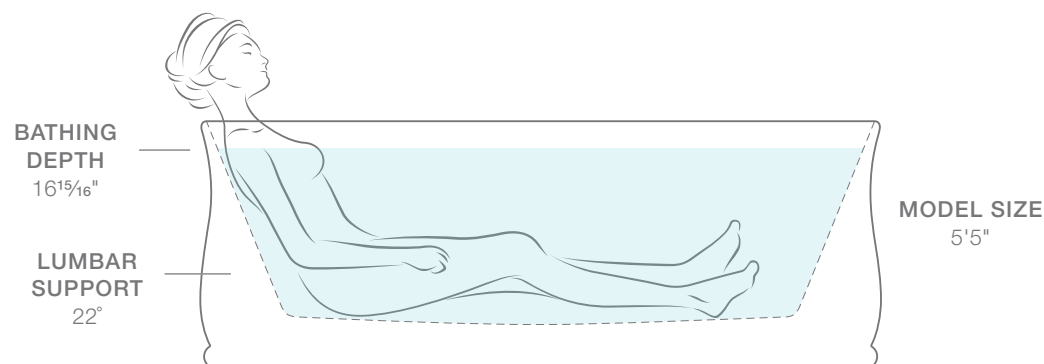

**LUMBAR SUPPORT**  
14°

**MODEL SIZE**  
5'5"

**DIMENSIONS**

**L** 66<sup>3</sup>/<sub>16</sub>" **W** 36<sup>3</sup>/<sub>16</sub>" **H** 23<sup>3</sup>/<sub>4</sub>" (shown)

**L** 59<sup>1</sup>/<sub>16</sub>" **W** 34" **H** 23<sup>3</sup>/<sub>4</sub>"

# IMPERATOR®

LITHOCAST® GLOSS

Inspired by an original design from 1928, Imperator features refined proportions with a nod toward classic Roman architectural designs.

**DIMENSIONS**  
 L 65 3/4" W 30 15/16" H 23 3/4"