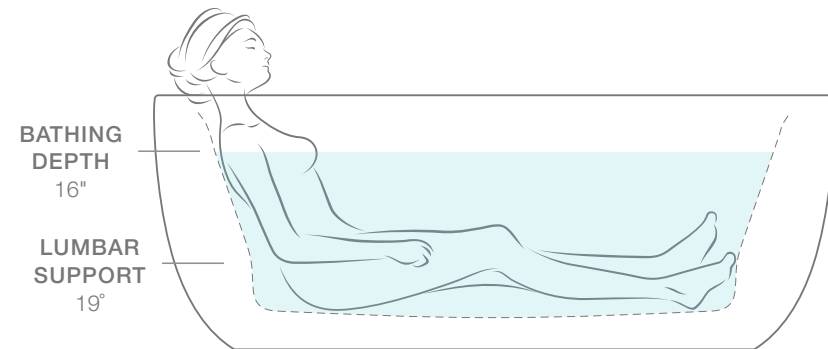

**DIMENSIONS**  
 L 72" W 36" H 25¾" (shown)  
 L 60" W 34" H 25¼"

MODEL SIZE  
5'5"

Stargaze® freestanding bath with fluted shroud  
K-6367-0

Refinia® deck-mount bath faucet trim  
K-T5323-4-CP

65½" models available with BubbleMassage™ hydrotherapy

Fluted Shroud

Straight Shroud

MODERN

TRADITIONAL

# SUNSTRUCK®

ACRYLIC

Streamlined for simplicity, the Sunstruck bath exudes refined style with a contemporary flair. Choose between a fluted or straight shroud to complement your personal style.

MODEL SIZE  
5'5"