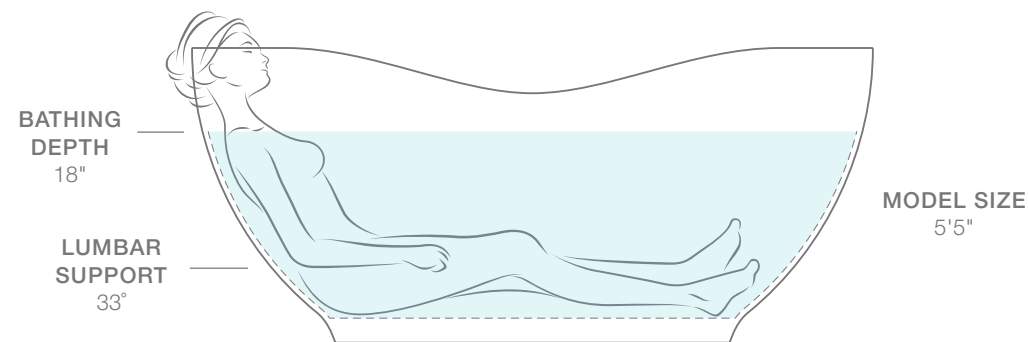

ABRAZO®

LITHOCAST® MATTE

With an organic oval shape inspired by clay pottery, the Abrazo bath makes a striking focal point for your contemporary bathroom.

DIMENSIONS

L 66" W 31½" H 28½"