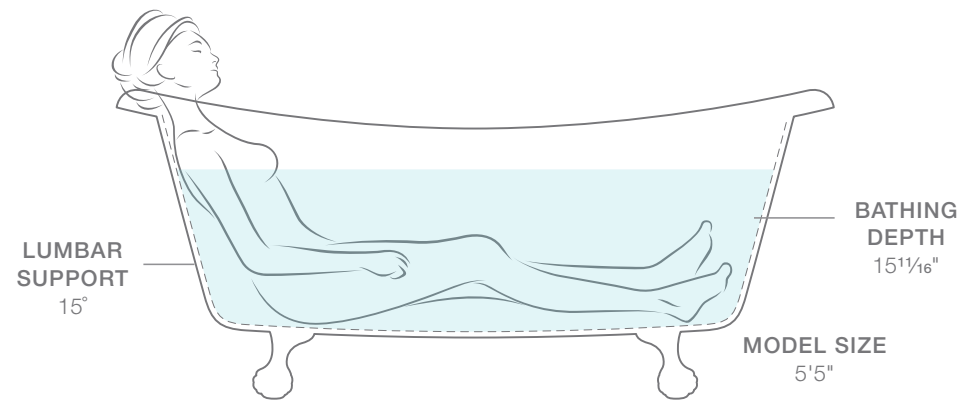

DIMENSIONS

Claw-Foot Bath

L 66 1/8" W 32 1/2" H 27 7/8" (shown)

Pedestal Bath

L 66 1/8" W 32 1/2" H 26 15/16"

Check with customer service for availability.