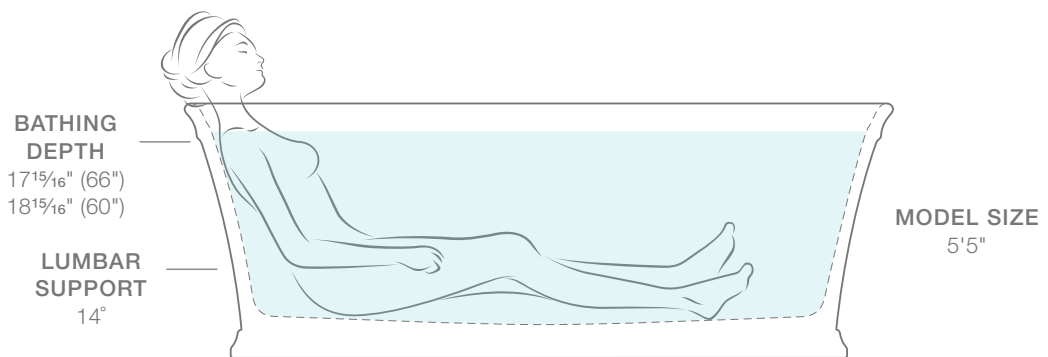

MEMOIRS®

LITHOCAST® GLOSS

With rich detailing reminiscent of crown molding, Memoirs evokes a sophisticated composition that brings classic architectural style to your bathroom.

BATHING DEPTH
17¹⁵/₁₆" (66")
18¹⁵/₁₆" (60")

LUMBAR SUPPORT
14°

MODEL SIZE
5'5"

DIMENSIONS

L 66³/₁₆" **W** 36³/₁₆" **H** 23³/₄" (shown)

L 59¹/₁₆" **W** 34" **H** 23³/₄"