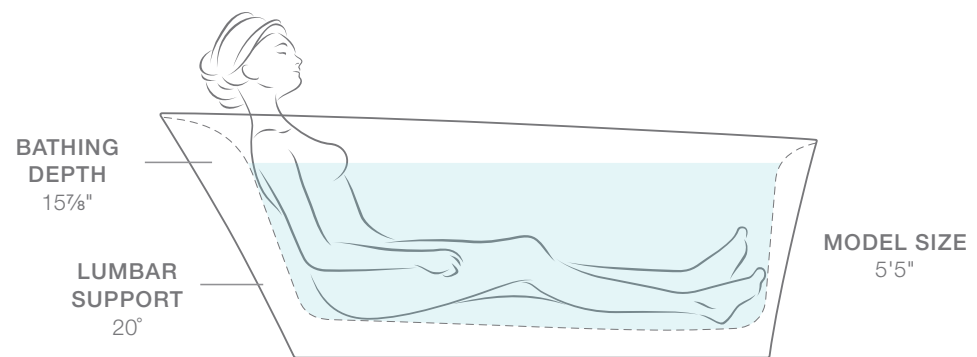

VEIL™

LITHOCAST® GLOSS

Flowing and immaculately balanced curves elicit a sculpted simplicity and artistic nuance. Veil provides a contemporary, elegant and harmonious experience in tune with the most modern rituals of daily life.

DIMENSIONS
L 65³/₈" W 36³/₄" H 24³/₈"

MODEL SIZE
5'5"