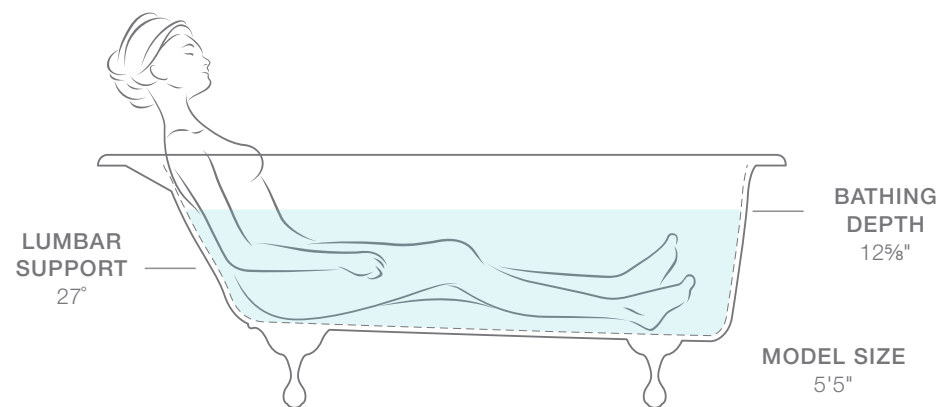

IRON WORKS® HISTORIC

KOHLER® ENAMELED CAST IRON

Bring the charm of antique furniture to your bathroom with the Iron Works Historic bath. Ball-and-claw feet add an authentically elegant touch to the look and feel of this bath.