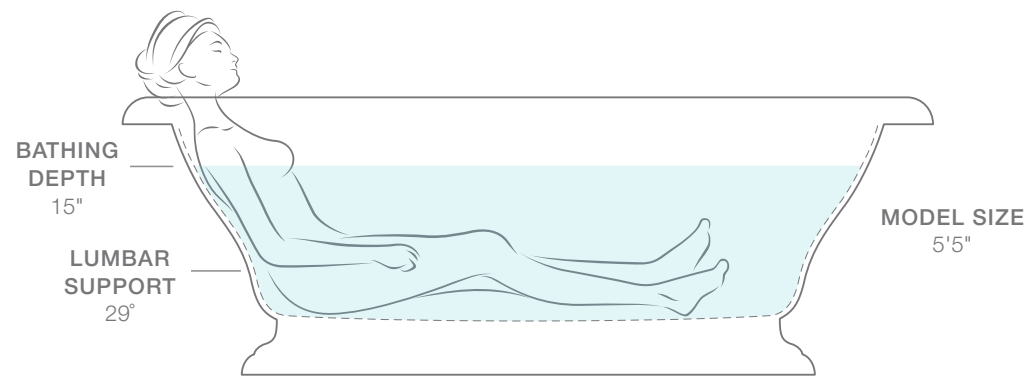

VINTAGE®

KOHLER® ENAMELED CAST IRON

Bring a historic look to the bathroom with the timeless design of the Vintage freestanding bath.

DIMENSIONS
L 72" W 42" H 24"