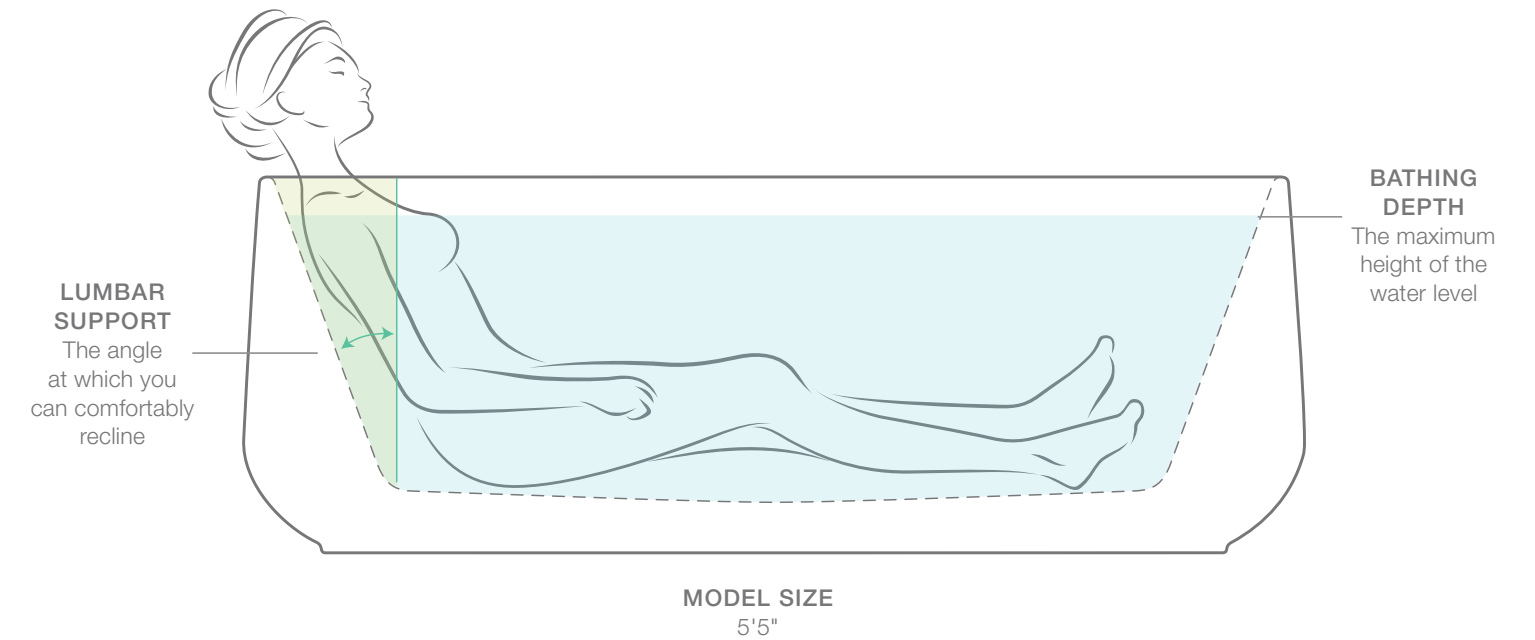

## RELAX IN COMFORT

Kohler carefully considers ergonomic details and consumer experiences with every bath we design. For example, our freestanding baths provide deep soaking wells to help you unwind. Our lumbar supports are engineered to accommodate a wide range of body types. And the slope of our baths facilitates both a comfortable upright position as well as a relaxing lounge position, which enables you to bathe exactly how you want.