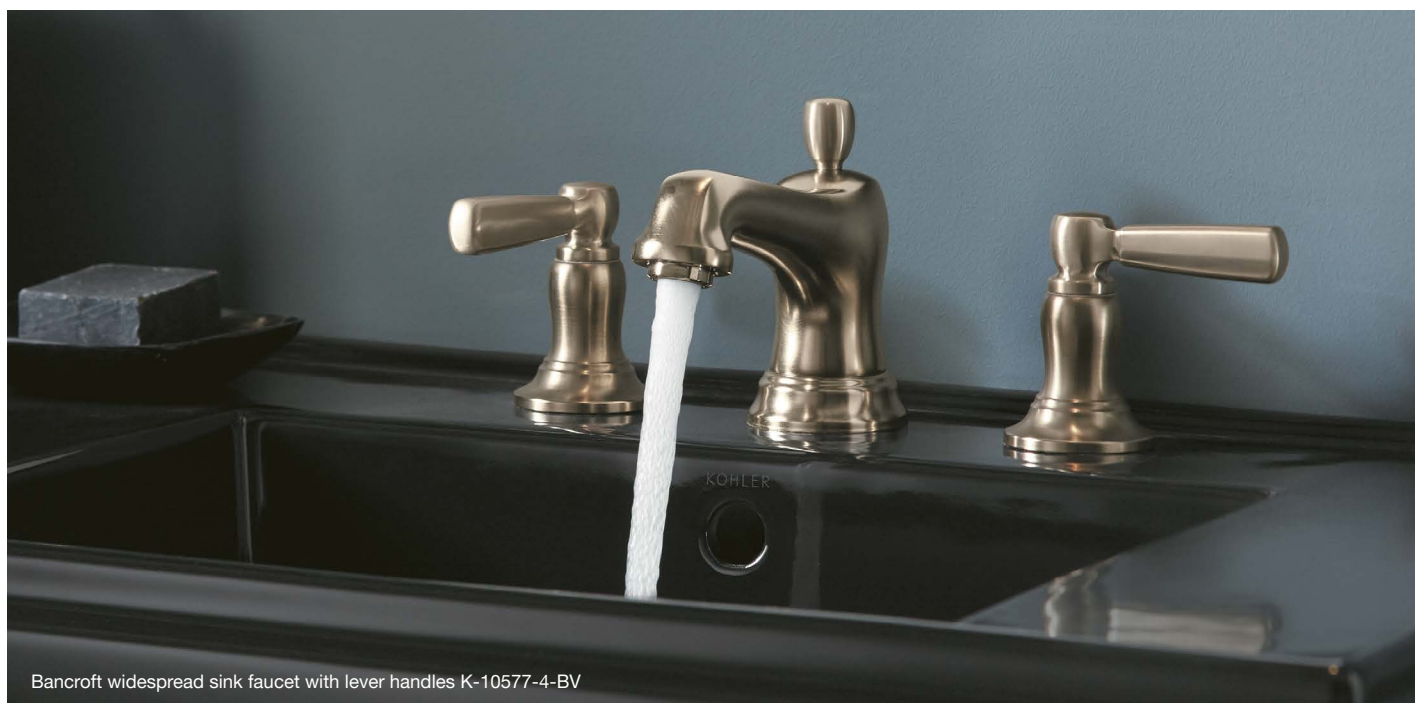

**TOILET TISSUE HOLDER**  
K-11415

**ROBE HOOK**  
K-11414

**DRAWER PULL**  
K-11426

**CABINET KNOB**  
K-11425

**SCONCE**  
Single | K-11421 (shown)  
Double | K-11422  
Triple | K-11423

Bancroft widespread sink faucet with lever handles K-10577-4-BV