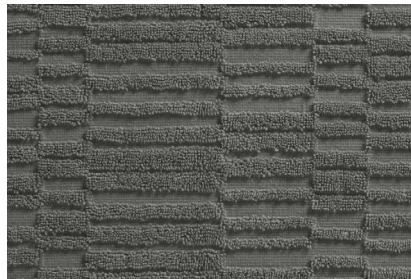

TURKISH BATH LINENS

GET COZY WITH KOHLER

Wrap yourself in the plush warmth of an authentic Turkish cotton towel. Turkish towels (sometimes called peshtemal, hammam or fouta towels) are crafted from 100% Turkish cotton, which is known for its premium feel and extra-long fibers. Kohler has you covered with five sizes of towels within the collection, including large bath sheets, bath towels, hand towels and wash cloths.

Three woven patterns

KOHLER® Turkish Bath Linens are crafted in Turkey and are offered in three classic patterns: Terry, Textured and Tatami. The Tatami pattern comes from the woven straw mats sometimes used as floor covering in traditional Japanese design. This towel pattern is only available from Kohler.

Terry

Woven with long, thick terry cloth loops with a rich 700-gram weight that creates a luxurious drape.

Textured

A waffle weave offers luscious texture with extra-long staple cotton for optimal absorbency.