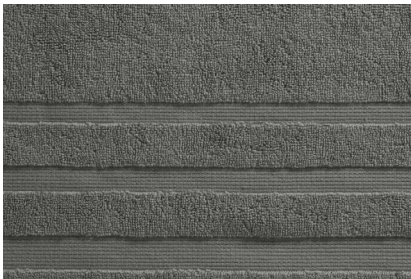

TURKISH BATH LINENS

Spoil yourself with our new line of plush Turkish Bath Linens, made of 100% Turkish cotton. The collection includes towels in a range of sizes along with a bathrobe and bath rug. And, with three patterns available in four classic shades, these plush Turkish Bath Linens will no doubt become one of your bathroom essentials.

TURKISH BATH LINENS

GET COZY WITH KOHLER

Wrap yourself in the plush warmth of an authentic Turkish cotton towel. Turkish towels (sometimes called peshtemal, hammam or fouta towels) are crafted from 100% Turkish cotton, which is known for its premium feel and extra-long fibers. Kohler has you covered with five sizes of towels within the collection, including large bath sheets, bath towels, hand towels and wash cloths.

Three woven patterns

KOHLER® Turkish Bath Linens are crafted in Turkey and are offered in three classic patterns: Terry, Textured and Tatami. The Tatami pattern comes from the woven straw mats sometimes used as floor covering in traditional Japanese design. This towel pattern is only available from Kohler.

Terry

Woven with long, thick terry cloth loops with a rich 700-gram weight that creates a luxurious drape.

Textured

A waffle weave offers luscious texture with extra-long staple cotton for optimal absorbency.