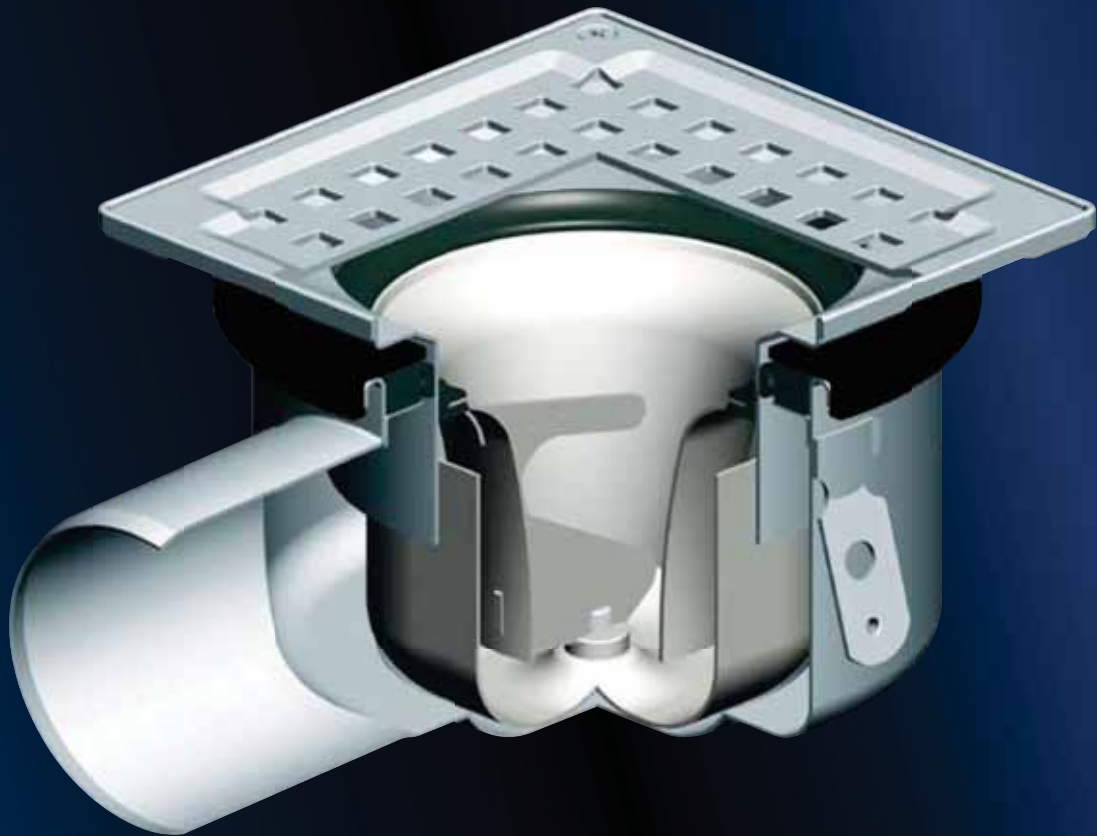

## Water trap with unique self-cleaning properties

- Hardly any cleaning required
- Separates for easy cleaning
- Smart handle that does not gather dirt

KEEPING UP THE FLOW

### Description

In cooperation with The Danish Technological Institute, BLÜCHER has spent the last two years developing and testing a brand new water trap. The result is an optimized water trap with a new design that ensures high flow capacity and unique self-cleaning. Important features to avoid hair and dirt gathering in the trap. Additionally, we now offer a new filter basket that fits into the water trap.

### Two parts

The water trap can be separated into two parts for easy cleaning.

### Smart handle

The water trap has a special handle that does not gather dirt.