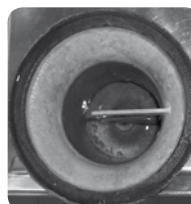

Approvals

The water traps have been tested according to EN1253.

New water trap after 2 months