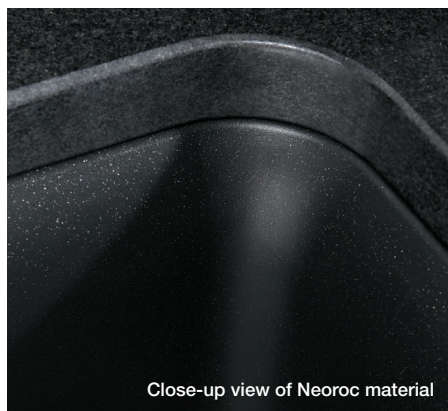

Double-equal K-8199
Fits minimum 36"
base cabinet

Single-bowl K-8206
Fits minimum 36"
base cabinet

Single-bowl K-28000
Fits minimum 30"
base cabinet

Single-bowl K-28001
Fits minimum 27"
base cabinet

Bar sink K-8223
Fits minimum
18" base
cabinet

SKU	Description	Overall Dimensions	Bowl Dimensions	Included Accessories
K-8204	Cairn under-mount large/medium	33½" x 18½" x 10⅞"	Large bowl: 18⅞" x 15⅞" x 9½" Medium bowl: 11⅞" x 15⅞" x 7½"	Large sink rack K-5655
K-8199	Cairn under-mount double-equal	33½" x 18½" x 10⅞"	14⅞" x 15⅞" x 9½"	Sink rack K-5656
K-8206	Cairn under-mount single-bowl	33½" x 18½" x 10⅞"	30⅞" x 15⅞" x 9½"	Sink rack K-5196
K-28000	Cairn under-mount single-bowl	27½" x 18½" x 10⅞"	25⅞" x 16⅞" x 9½"	Sink rack K-80038
K-28001	Cairn under-mount single-bowl	24½" x 18½" x 10⅞"	22⅞" x 16⅞" x 9½"	Sink rack K-80037
K-8223	Cairn under-mount bar	15½" x 15½" x 10⅞"	13⅞" x 13⅞" x 9½"	Sink rack K-5658

Additional Accessories

K-5198-ST	Medium sink rack for K-8204
K-5192-ST	Small sink rack for K-8206

Color Options:

*KOHLER Neoroc sinks installed in North America carry a Lifetime Limited Warranty for as long as the original consumer purchaser owns his or her home. For complete warranty information, visit KOHLER.com/Warranty.

Close-up view of Neoroc material

What is Neoroc?

Exceptionally durable Neoroc composite material offers a matte finish that's designed to complement countertops. And because Neoroc is solid as a rock, you can rest assured it will stand up to years of kitchen tasks.