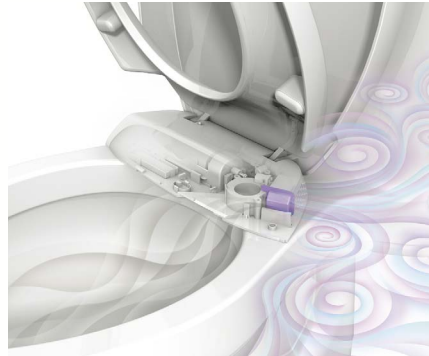

Cleansing

Toilet seats with personal cleansing functionality feature naturally soothing water as a refreshing alternative to toilet tissue alone.

Purefresh®

A carbon filter, intuitive fan and scent pack located in the seat's hinge neutralize bathroom odors while filling your room with a light, fresh scent.