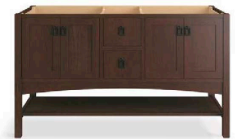

Poplin.

Damask.

Jute.

Jacquard.

Marabou.

Choose Your Size & Configuration

From small powder rooms to the master bathroom, choose the right configuration for the look you want. Sizes run from 24 inches all the way up to 60 inches. Visit [KOHLER.com/TailoredVanityCollection](https://www.kohler.com/TailoredVanityCollection) to explore the possibilities.