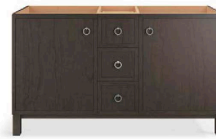

Poplin.

Damask.

Jute.

Jacquard.

Marabou.

Choose Your Size & Configuration

From small powder rooms to the master bathroom, choose the right configuration for the look you want. Sizes run from 24 inches all the way up to 60 inches. Visit [KOHLER.com/TailoredVanityCollection](https://www.kohler.com/TailoredVanityCollection) to explore the possibilities.