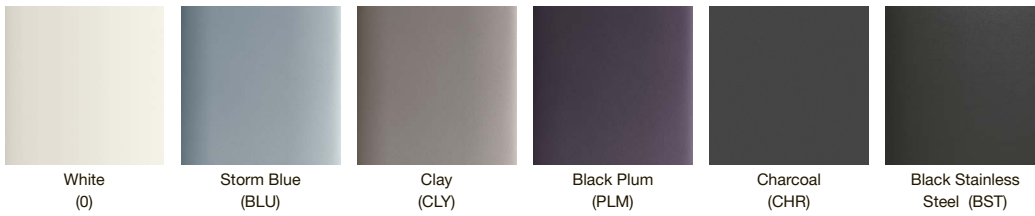

Sink hole cover
K-8830

Hole Covers

KOHLER Colors & Finishes

FIXTURE COLORS

ACCESSORIES COLORS

FAUCET FINISHES

Polished Chrome
(CP)

Brushed Chrome
(G)