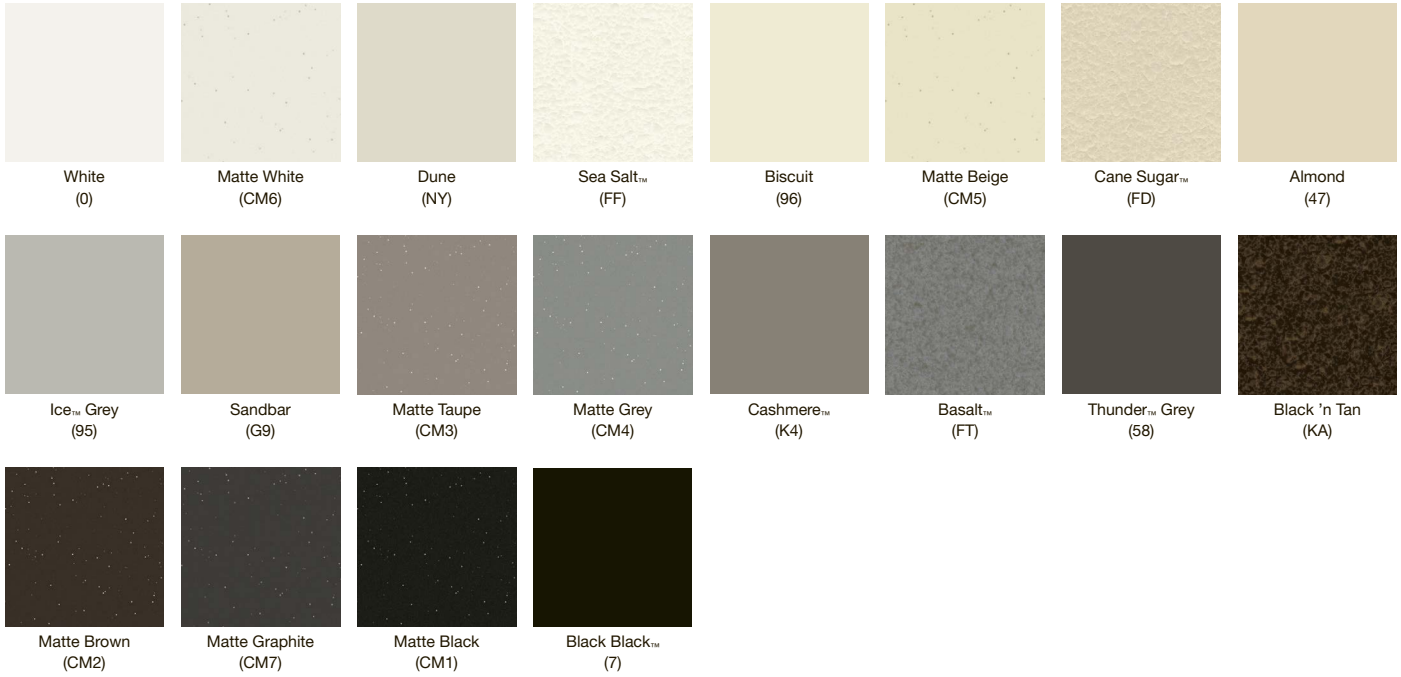

Sink hole cover
K-8830

Hole Covers

KOHLER Colors & Finishes

FIXTURE COLORS

ACCESSORIES COLORS

FAUCET FINISHES

Polished Chrome
(CP)

Brushed Chrome
(G)