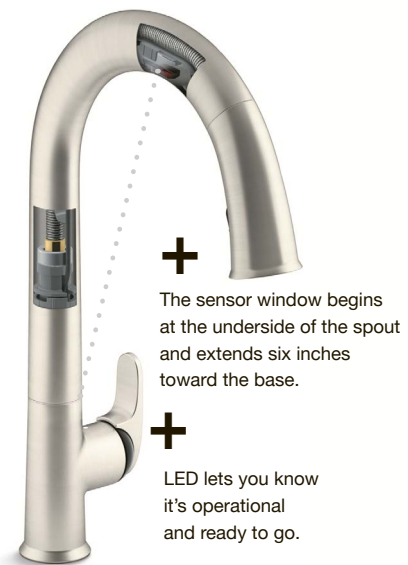

Response® *Touchless Technology*

Response touchless technology responds to your every move to ensure that prepping, cleaning and cooking all go more smoothly. No false activations, no interruptions from your daily routine. Simply wave a hand, utensil or dish through the sensor window for reliable on and off operation so you don't have to worry about germs spreading to the rest of the kitchen.

- The sensor window at the underside of the spout responds within milliseconds
- If you forget to turn the faucet off, auto shutoff will kick in after four minutes of inactivity
- No need to replace batteries; simply connect to AC power
- Temperature may be adjusted simply by moving the handle—no need to adjust anything beneath the counter