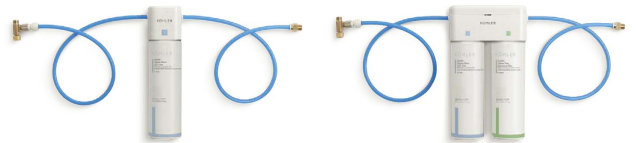

BerrySoft®

Delicate fruits deserve a gentle touch. BerrySoft is a light spray that gently rinses produce.

Sweep®

Sweep your sink and dishes clean with Sweep spray's wide, powerful blade of water.

Boost

With the touch of a button, Boost technology will increase your faucet's water flow by 30 percent.

Ring

Great for everyday cleaning tasks, ring spray offers a precise and powerful flow of water.

Stream

This option provides a full, aerated stream of water that's great for quickly filling large pots.

FAUCETS GUIDE

FILTRATION

Aquifer® Water Filtration System

The Aquifer system works with kitchen, beverage or bathroom faucets. It rests discreetly under your sink and delivers clean drinking water.

- Aquifer carbon-block filter media is made out of ground coconut shells, making it more sustainable
- Choose between one filter cartridge with 0.85 gallons per minute (gpm) flow rate or two cartridges with a 1.7 gpm flow rate
- Aquifer is ideally suited for beverage faucets like the KOHLER® Wellspring faucet, but it is also compatible with any kitchen or bathroom sink faucet
- The Aquifer filtration system effectively reduces harmful chemicals and contaminants, including lead, mercury, chlorine, PFOA/PFOS, pharmaceuticals and more