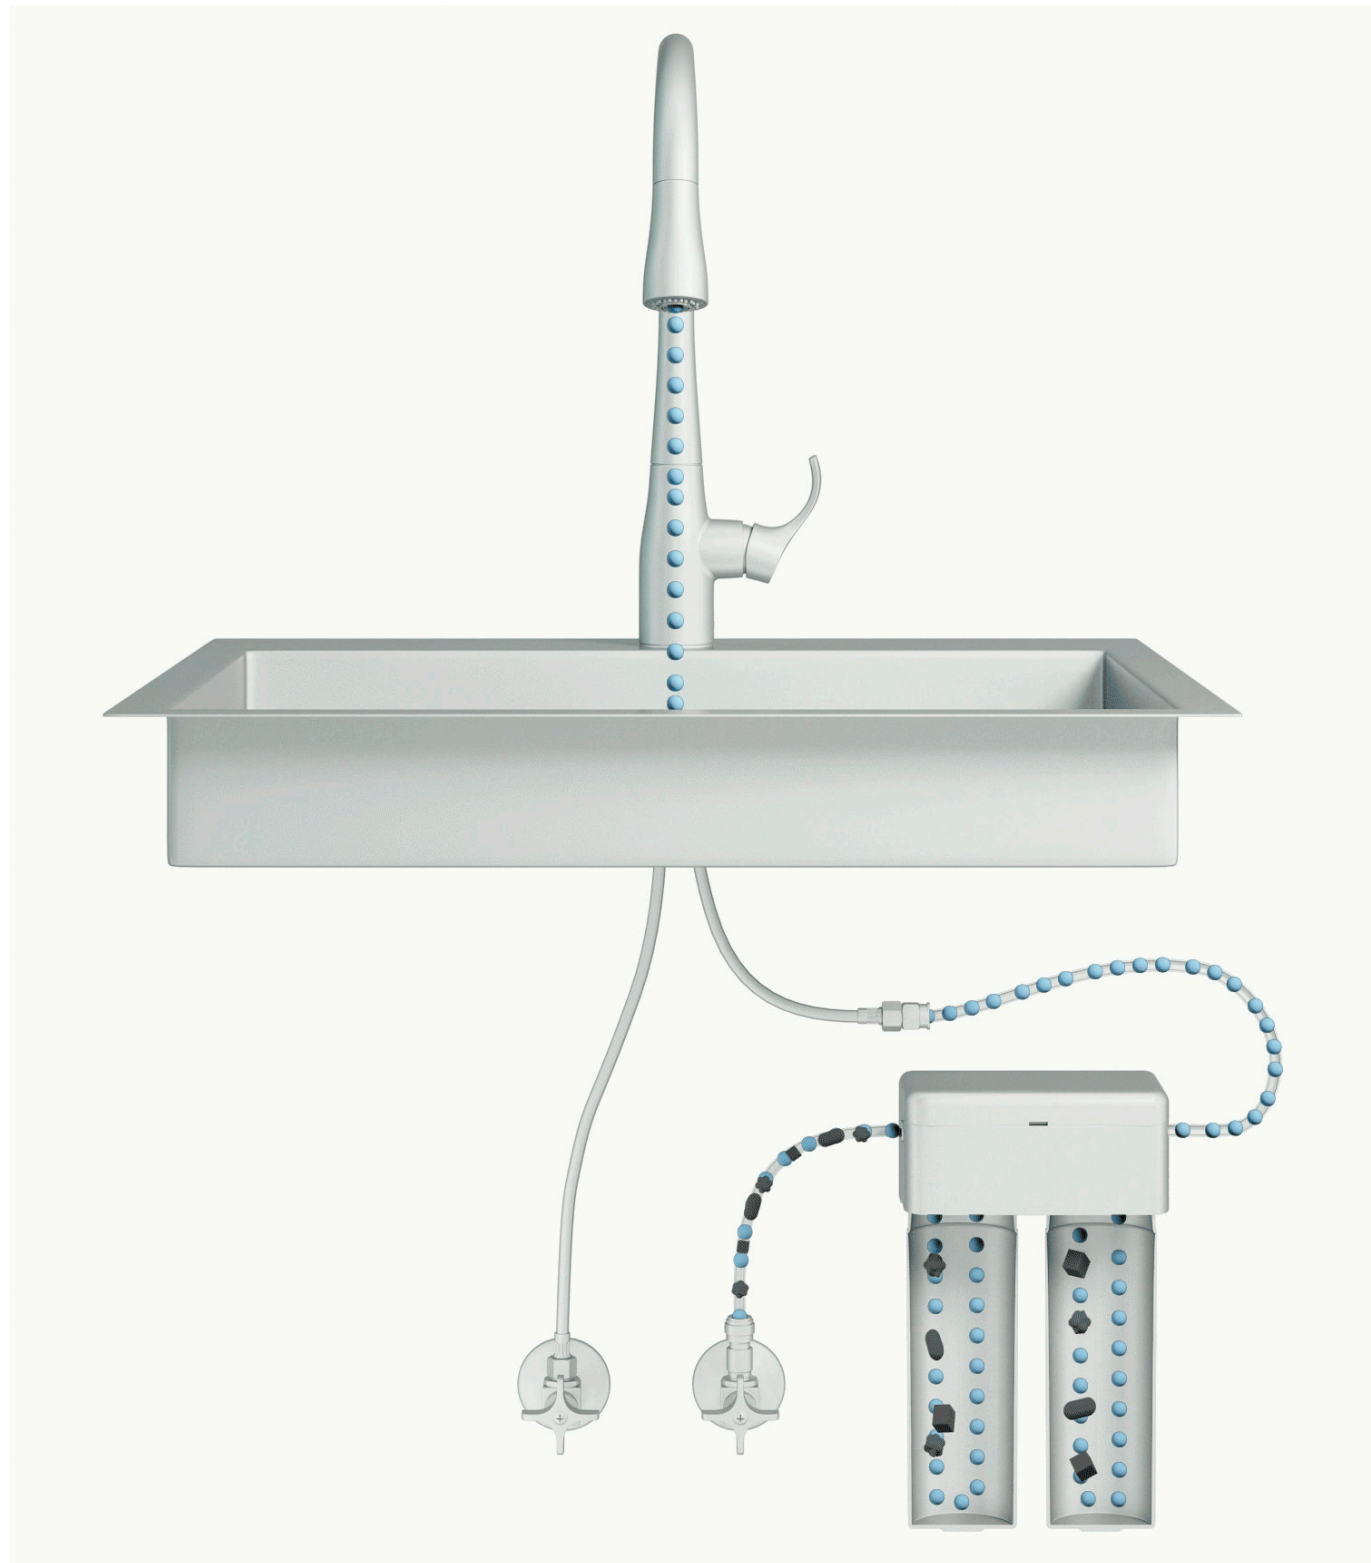

It's Efficient

Whether you are cooking or cleaning, Aquifer filters water without compromising your faucet's performance. Choose between one filter cartridge with a 0.85 gallons per minute (gpm) flow rate or two cartridges with a 1.7 gpm flow rate. A single cartridge is ideal for beverage or bar faucets, while two filter cartridges are suggested for use with regular kitchen faucets and multiuse faucets that offer a greater flow rate.

It's Designed With You in Mind

Aquifer has an easy-to-install design that saves you time and headaches. Plus, it allows plenty of room beneath the sink for storage and appliances.

It Reduces Waste

While some other water filter systems use coal-based filters, the Aquifer® filter medium is made out of biodegradable ground coconut shells. Replacement cartridges are delivered with a postage-paid envelope, making it quick and easy to return your used filters for recycling as well.

It's Completely Compatible

Aquifer is ideally suited for beverage faucets like the KOHLER® Wellspring faucet, but it is also compatible with any kitchen or bathroom sink faucet.

Beverage Faucet

Kitchen Faucet