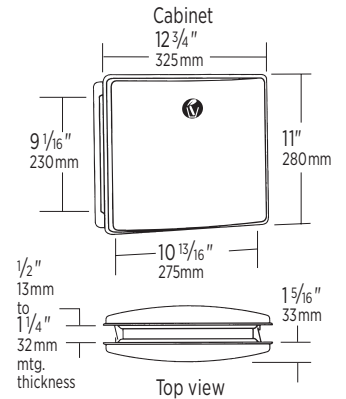

SANITARY NAPKIN DISPOSALS

B-270 ConturaSeries Surface-Mounted Sanitary Napkin Disposal

Satin-finish stainless steel. Cover is drawn, one-piece construction; secured to cabinet with full-length stainless steel piano-hinge. Capacity: 1-gal. Unit 7 1/2" W, 10" H, 3 1/16" D.

B-4354 ConturaSeries Partition-Mounted Sanitary Napkin Disposal

Satin-finish stainless steel. Mounts in toilet partition 1/2" - 1 1/4" thick. Self-closing doors pull down with less than 5 lbs of force for access to disposal. Removable, leak-proof, 0.7-gal plastic receptacle.

B-4353 ConturaSeries Recessed Sanitary Napkin Disposal

Satin-finish stainless steel. Self-closing door pulls down for access to disposal. Furnished with removable, leak-proof, 1.2-gal plastic receptacle.

NEW B-35139 TrimLineSeries Surface-Mounted Sanitary Napkin Disposal

Satin-finish stainless steel. Door secures to cabinet with a magnet catch and cable door-swing limiter. Removable, 0.6-gal waste receptacle. Skirt is removable in the field for optional recessed mounting. Unit 8 1/16" W, 14 1/8" H, 4 1/2" D.