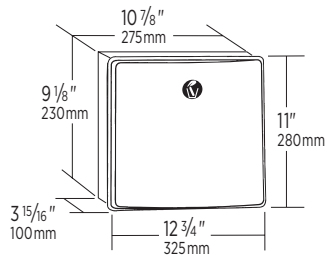

SANITARY NAPKIN DISPOSALS

B-270 ConturaSeries Surface-Mounted Sanitary Napkin Disposal

Satin-finish stainless steel. Cover is drawn, one-piece construction; secured to cabinet with full-length stainless steel piano-hinge. Capacity: 1-gal. Unit 7 1/2" W, 10" H, 3 1/16" D.

B-4354 ConturaSeries Partition-Mounted Sanitary Napkin Disposal

Satin-finish stainless steel. Mounts in toilet partition 1/2" - 1 1/4" thick. Self-closing doors pull down with less than 5 lbs of force for access to disposal. Removable, leak-proof, 0.7-gal plastic receptacle.

B-4353 ConturaSeries Recessed Sanitary Napkin Disposal

Satin-finish stainless steel. Self-closing door pulls down for access to disposal. Furnished with removable, leak-proof, 1.2-gal plastic receptacle.

NEW B-35139 TrimLineSeries Surface-Mounted Sanitary Napkin Disposal

Satin-finish stainless steel. Door secures to cabinet with a magnet catch and cable door-swing limiter. Removable, 0.6-gal waste receptacle. Skirt is removable in the field for optional recessed mounting. Unit 8 1/16" W, 14 1/8" H, 4 1/2" D.