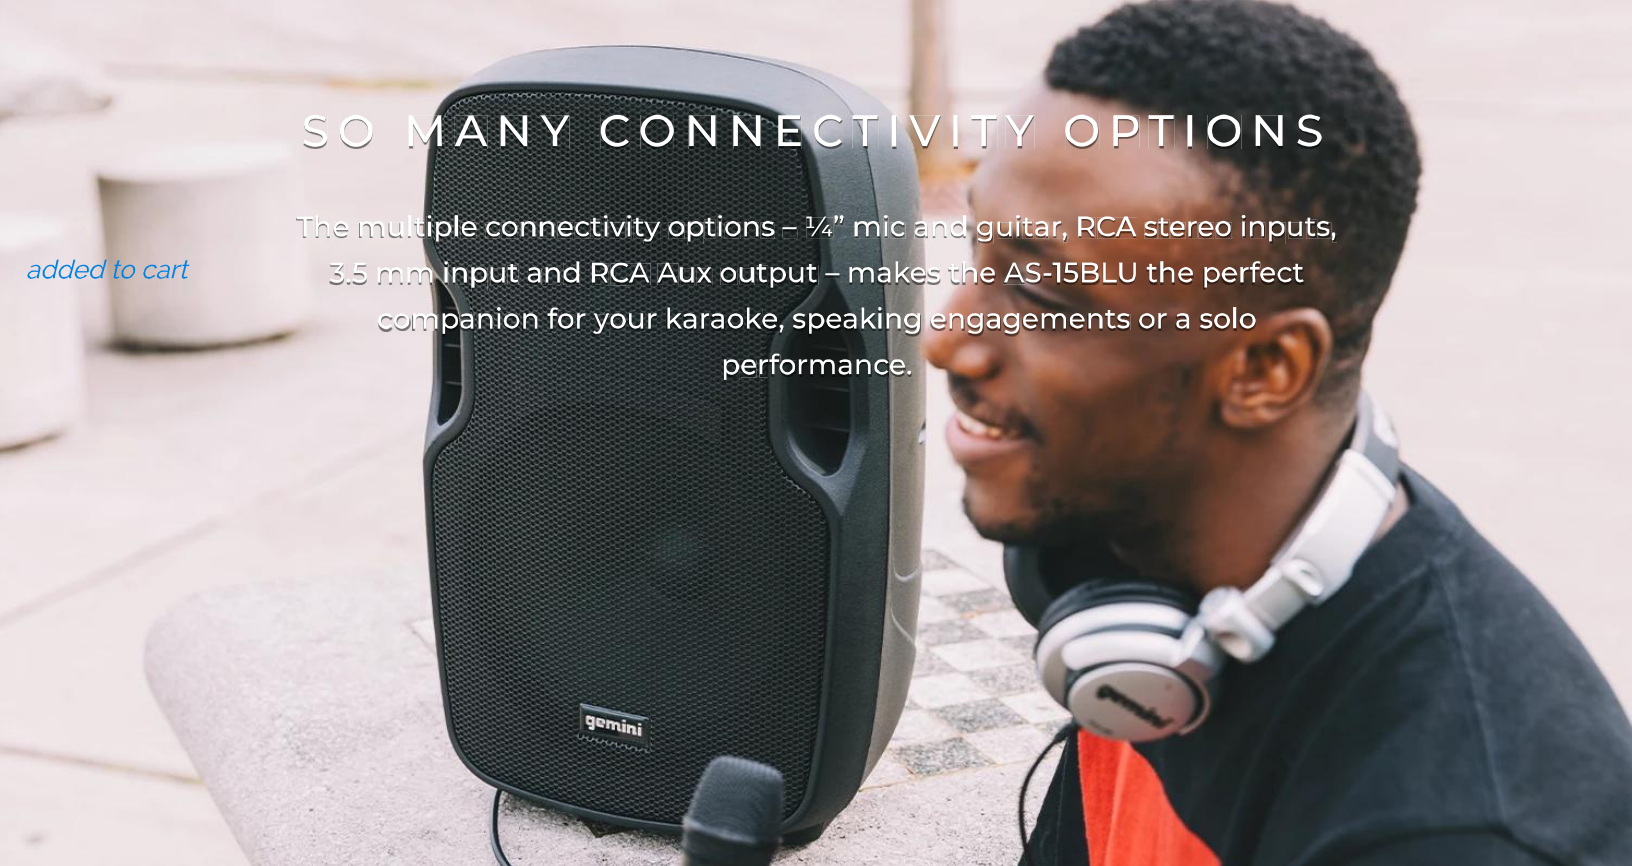

15" woofer, 1,500 watts of peak power with a built-in Class AB amplifier deliver sound strong enough to fill any venue without distortion.

PLAY WIRELESS

Integrated media player to play songs from USB or SD card, Bluetooth compatibility, FM radio to switch to your favorite station.

SO MANY CONNECTIVITY OPTIONS

The multiple connectivity options – 1/4" mic and guitar, RCA stereo inputs, 3.5 mm input and RCA Aux output – makes the AS-15BLU the perfect companion for your karaoke, speaking engagements or a solo performance.

added to cart

EASY TO GO

Housed in a super reliable nylon enclosure, the AS-15BLU has a top carrying handle to easily move from one location to the next.

Play your Music your Way

added to cart

Two Input Channels with volume controls