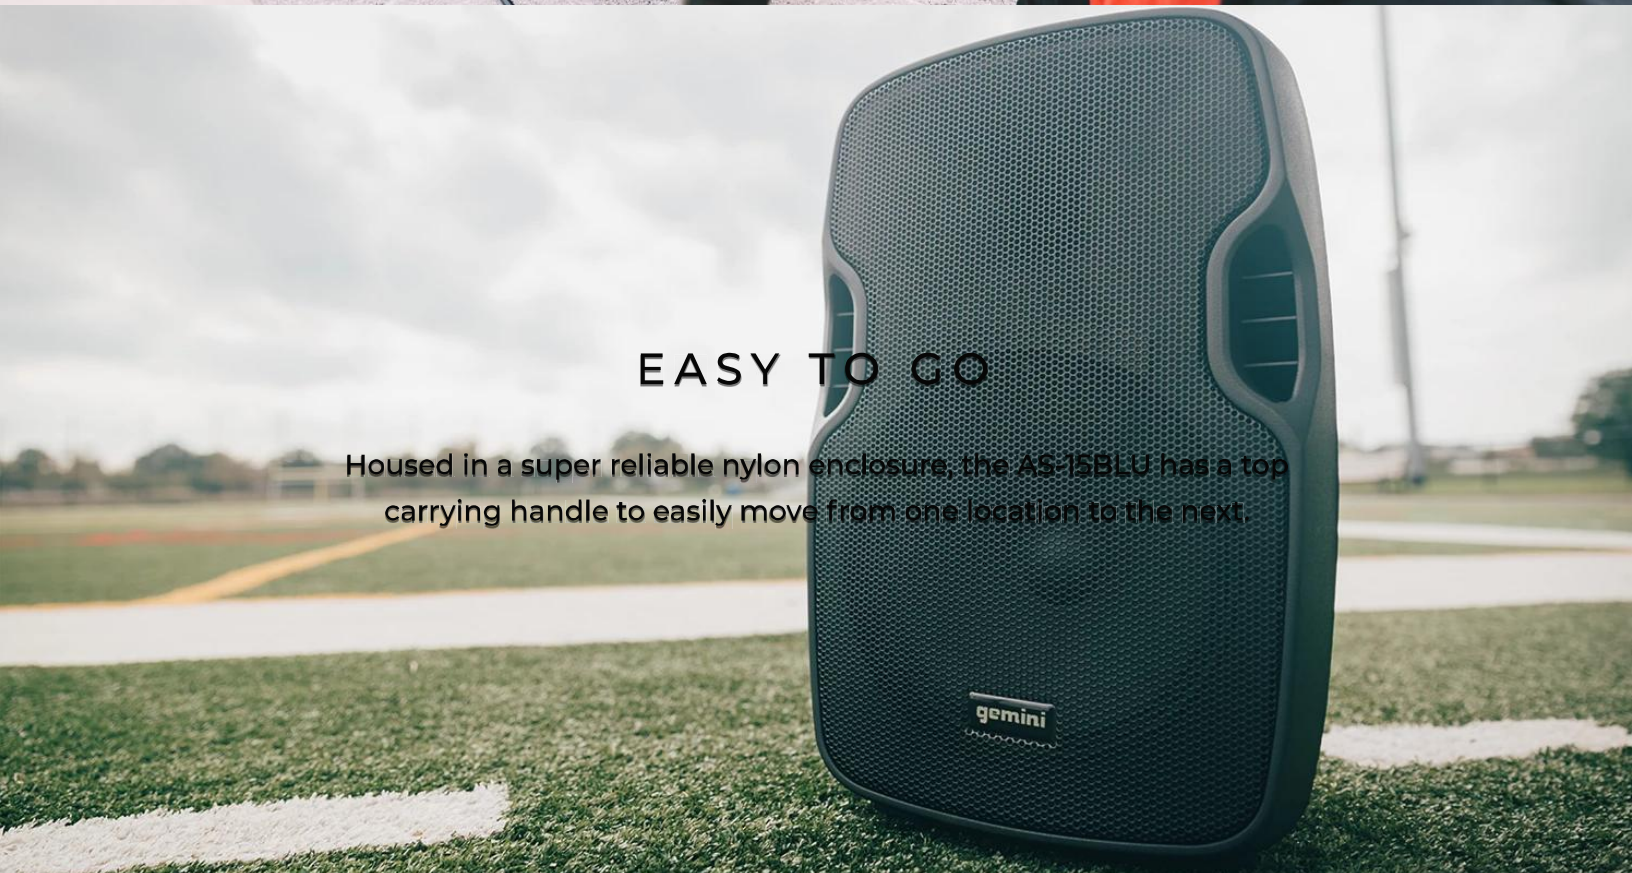

SO MANY CONNECTIVITY OPTIONS

The multiple connectivity options – 1/4" mic and guitar, RCA stereo inputs, 3.5 mm input and RCA Aux output – makes the AS-15BLU the perfect companion for your karaoke, speaking engagements or a solo performance.

added to cart

EASY TO GO

Housed in a super reliable nylon enclosure, the AS-15BLU has a top carrying handle to easily move from one location to the next.

Play your Music your Way

added to cart

Two Input Channels with volume controls