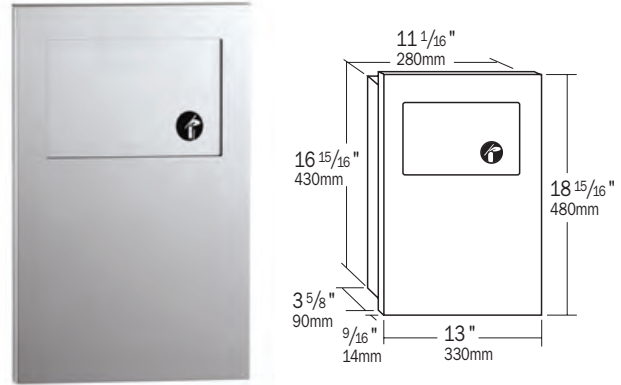

NEW B-3513 TrimLineSeries Recessed Sanitary Napkin Disposal

Satin-finish stainless steel. Door secures to cabinet with a magnet catch and cable door-swing limiter. Removable, 0.6-gal waste receptacle.

B-35303 TrimLineSeries Recessed Sanitary Napkin Disposal

Satin-finish stainless steel. Door has 90° return, conceals flange. Self-closing panel covers disposal opening. Removable, leak-proof, 1.2-gal plastic receptacle.

B-254 ClassicSeries Surface-Mounted Sanitary Napkin Disposal

Satin-finish stainless steel. Door has tumbler lock. Self-closing panel covers disposal opening. Removable, leak-proof, 1.2-gal plastic receptacle. Unit 10 1/16" W, 15 1/8" H, 4 1/16" D.

B-354 ClassicSeries Partition-Mounted Sanitary Napkin Disposal

Satin-finish stainless steel. Mounts in partitions 1/2 - 1 1/4" thick. Self-closing panels cover openings. Removable, leak-proof, 1.2-gal plastic receptacle.