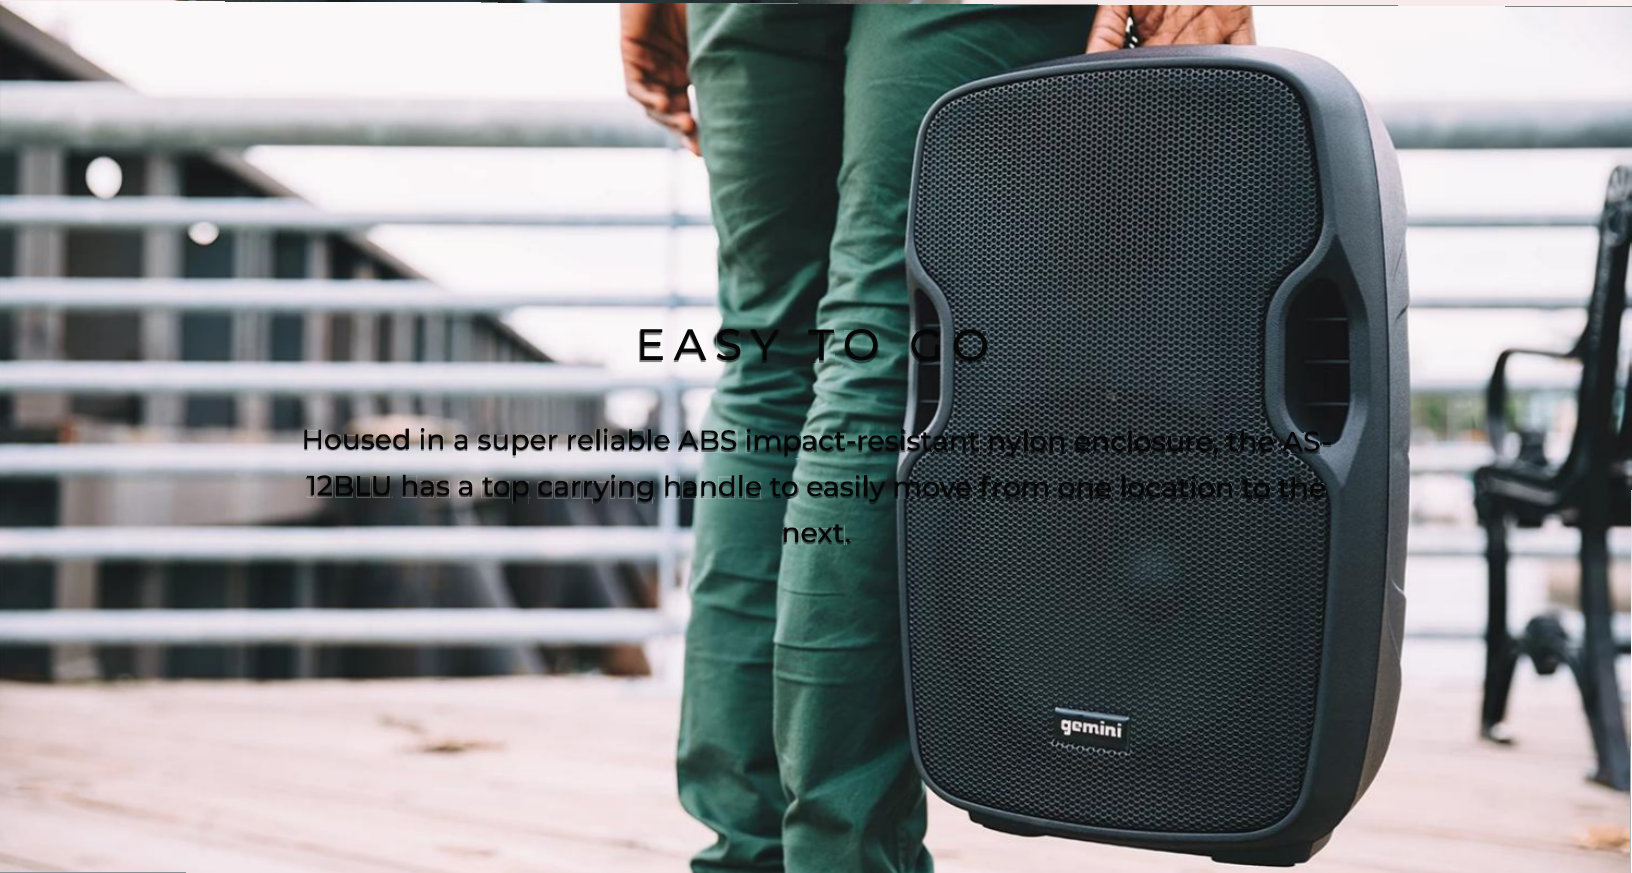

PLAY WIRELESS

Integrated media player to play songs from USB or SD card, Bluetooth compatibility, FM radio to switch to your favorite station.

SO MANY CONNECTIVITY OPTIONS

The multiple connectivity options – 1/4" mic and guitar, RCA stereo inputs, 3.5 mm input and RCA Aux output – makes the AS-12BLU the perfect companion for your karaoke, speaking engagements or a solo performance.

added to cart

EASY TO GO

Housed in a super reliable ABS impact-resistant nylon enclosure, the AS-12BLU has a top carrying handle to easily move from one location to the next.

Play your Music your Way

added to cart