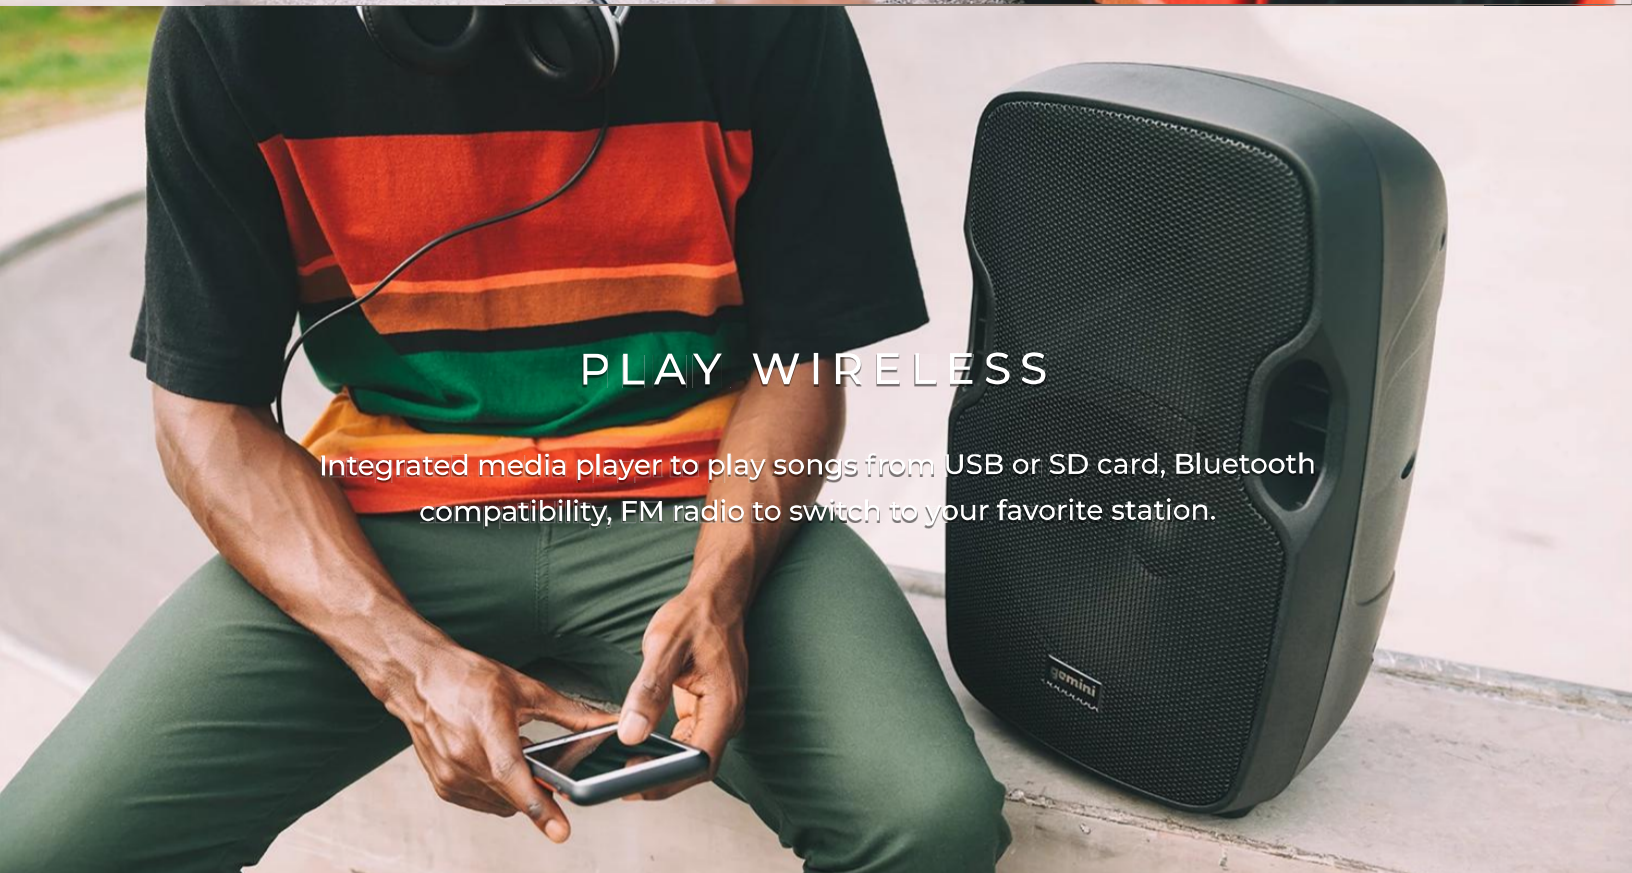

[CLICK HERE TO REGISTER YOUR PRODUCT](#)

AS-12BLU: POWERED BLUETOOTH SPEAKER

PLAY EVERYTHING, HANDS- FREE

The world's your stage with our AS-12BLU speaker powered with our patent-pending high-performance systems that define Gemini. Our scientists have engineered a speaker system that delivers stadium quality performance in a backpack-sized package. Backed by Class AB amplifier and custom-built 12" woofer, the speaker is meticulously tuned for rich, stereophonic sound. You can play all the popular streaming devices – USB drive, SD card, FM radio, and by connecting via Bluetooth – for powering all your entertainment. With AS-12BLU, we've paid attention to the smallest of details and we guarantee you'll hear deep roomy bass and crystal-clear linear sound reproduction.

AS-12BLU: POWERED BLUETOOTH SPEAKER

- FEATURES
- SPECIFICATIONS
- FAQS
- DOWNLOADS

\$179.95 • ADD TO CART

added to cart

BOLD SOUND

12" woofer, 1200 watts of peak power with a built-in Class AB amplifier deliver sound strong enough to fill any venue without distortion.

PLAY WIRELESS

Integrated media player to play songs from USB or SD card, Bluetooth compatibility, FM radio to switch to your favorite station.

SO MANY CONNECTIVITY OPTIONS

The multiple connectivity options – 1/4" mic and guitar, RCA stereo inputs, 3.5 mm input and RCA Aux output – makes the AS-12BLU the perfect companion for your karaoke, speaking engagements or a solo performance.

added to cart

EASY TO GO

Housed in a super reliable ABS impact-resistant nylon enclosure, the AS-12BLU has a top carrying handle to easily move from one location to the next.

Play your Music your Way

added to cart