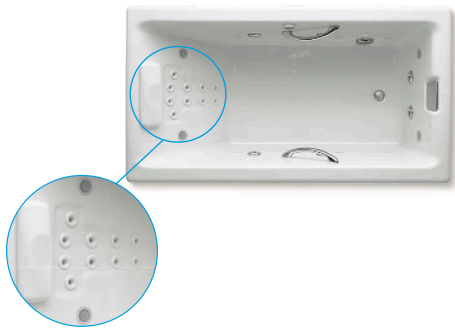

Spa/Massage Package

- An additional ten backjets, two neckjets and chromatherapy offer the complete spa experience to remove stress and tension from your neck and back
- Available on Tea-for-Two® drop-in bath with Whirlpool + Effervescence hydrotherapy combination