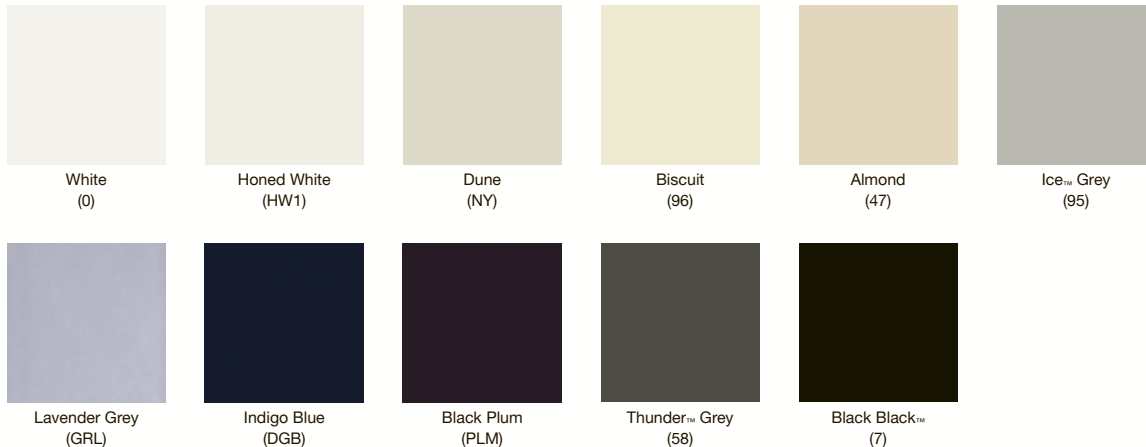

MATERIALS & COLORS

Acrylic

A strong, flex-resistant material, acrylic has a smooth finish that resists chipping and cracking and is easy to clean.

KOHLER® Enameled Cast Iron

No other material offers the character and craftsmanship of KOHLER enameled cast iron. Its rich finish and lasting presence make a bold statement.

STRENGTH KOHLER enameled cast iron baths are durable enough to stand up to daily use by the whole family.

STYLE Go bold with deep hues or be subtle with pale tones.

SOUL Made In Kohler, Wisconsin, our cast iron baths embody over 140 years of Kohler craftsmanship.

Lithocast®

Our strong cast resin material allows for geometries with dynamic style that are hand-finished to create crisp detail that is full of character. Lithocast Matte has with a finish that captures the beauty of real stone. Lithocast Gloss has a full spectrum of designs that are lighter weight than Lithocast Matte baths and have an easy-to-clean gloss finish.

KOHLER cast iron baths installed in North America carry a Lifetime Limited Warranty for as long as the original consumer purchaser owns his or her home.

KOHLER acrylic baths installed in North America carry a Lifetime Limited Warranty for as long as the original consumer purchaser owns his or her home.