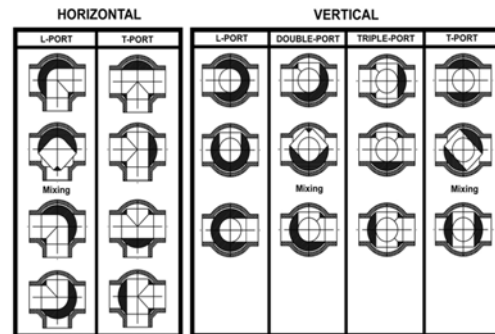

Ball port options viewed from top of valve

PVC True Union Industrial 3-Way Horizontal Full Port Ball Valves

Part Number	Size	Std Pk	Mstr Ctn	Prod Code	MSRP

DIN Socket with L1 Port EPDM

7024L1-005	20 d	1	12	238	145.21