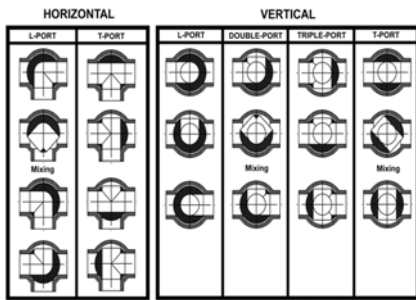

Ball port options viewed from top of valve

PVC True Union Industrial 3-Way Vertical Full Port Ball Valves

Part Number	Size	Std Pk	Mstr Ctn	Prod Code	MSRP

DIN Socket with L1 Port EPDM

7124L1-005	20 d	1	12	238	145.21
7124L1-007	25 d	1	8	238	189.97
7124L1-010	32 d	1	8	238	207.27
7124L1-012	40 d	1	4	238	216.06
7124L1-020	63 d	1	0	238	306.46
7124L1-015	50 d	1	0	238	271.21

PVC True Union Industrial 3-Way Vertical Full Port Ball Valves

Part Number	Size	Std Pk	Mstr Ctn	Prod Code	MSRP

DIN Socket with L1 Port FKM

7134L1-005	20 d	1	8	238	156.66
7134L1-007	25 d	1	8	238	203.75
7134L1-010	32 d	1	8	238	225.87
7134L1-012	40 d	1	4	238	254.58
7134L1-015	50 d	1	0	238	273.92
7134L1-020	63 d	1	0	238	355.81

PVC True Union Industrial 3-Way Vertical Full Port Ball Valves

Part Number	Size	Std Pk	Mstr Ctn	Prod Code	MSRP

BSP Threaded with L1 Port EPDM

7125L1-005	1/2	1	12	238	145.21
7125L1-007	3/4	1	8	238	189.97
7125L1-010	1	1	8	238	207.27
7125L1-012	1-1/4	1	4	238	216.06
7125L1-015	1-1/2	1	0	238	271.21
7125L1-020	2	1	0	238	306.46

PVC True Union Industrial 3-Way Vertical Full Port Ball Valves

Part Number	Size	Std Pk	Mstr Ctn	Prod Code	MSRP

BSP Threaded with L1 Port FKM

7135L1-005	1/2	1	8	615	156.66
7135L1-007	3/4	1	8	615	203.75
7135L1-010	1	1	8	615	225.87
7135L1-015	1-1/2	1	0	615	273.92
7135L1-020	2	1	0	615	355.81

PVC True Union Industrial 3-Way Vertical Full Port Ball Valves

Part Number	Size	Std Pk	Mstr Ctn	Prod Code	MSRP

JIS Socket with L1 port EPDM

7128L1-005	16 DN	1	8	238	145.21
7128L1-007	20 DN	1	8	238	189.97
7128L1-010	25 DN	1	8	238	207.06
7128L1-012	30 DN	1	4	238	216.06
7128L1-015	40 DN	1	0	238	271.21
7128L1-020	50 DN	1	0	238	306.46

PVC True Union Industrial 3-Way Vertical Full Port Ball Valves

Part Number	Size	Std Pk	Mstr Ctn	Prod Code	MSRP

JIS Socket with L1 port FKM

7138L1-005	16 DN	1	8	238	156.66
7138L1-007	20 DN	1	8	238	203.75
7138L1-010	25 DN	1	8	238	225.87
7138L1-012	30 DN	1	4	238	254.58
7138L1-015	40 DN	1	0	238	273.92
7138L1-020	50 DN	1	0	238	355.81

PVC True Union Industrial 3-Way Vertical Full Port Ball Valves

Part Number	Size	Std Pk	Mstr Ctn	Prod Code	MSRP

DIN Socket with L2 Port EPDM

7124L2-005	20 d	1	12	238	173.51
7124L2-007	25 d	1	8	238	231.59
7124L2-010	32 d	1	8	238	248.73
7124L2-012	40 d	1	4	238	273.52