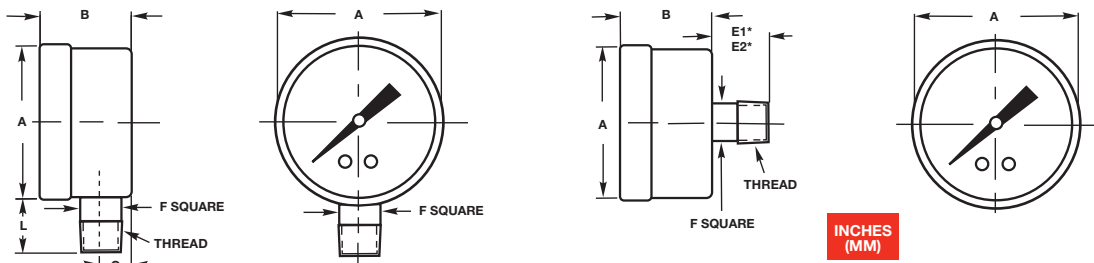

**ACCURACY:**  $\pm 3-2-3\%$  (Grade B)

**BOURDON TUBE:** Phosphor bronze

**WINDOW:** Glass except 1-1/2" is polycarbonate

**MOVEMENT:** Brass

**DIAL:** Galvalume with white background and black markings

**POINTER:** Aluminum, painted black (optional lazy hand or tattle pointer for 2-1/2" and 3-1/2" versions)

**Model P-500**  
**Center-Back Mount (left)**  
**and Lower Mount**

**Dimensions – P-500**

| Model Number | Dial Sizes | Unit   | A     | B     | C     | E1    | E2    | F     | L     |
|--------------|------------|--------|-------|-------|-------|-------|-------|-------|-------|
| P-500        | 1-1/2"     | inches | 1.64  | .92   | .34   | .62   | -     | .44   | .55   |
|              |            | mm     | 41.66 | 23.37 | 8.66  | 15.75 | -     | 11.18 | 13.97 |
|              | 2"         | inches | 2.16  | 1.15  | .40   | .84   | .90   | .55   | .87   |
|              |            | mm     | 54.86 | 29.21 | 10.16 | 21.34 | 22.86 | 13.97 | 22.10 |
|              | 2-1/2" LM  | inches | 2.73  | 1.15  | .39   | .48   | .25   | .82   | -     |
|              |            | mm     | 69.34 | 29.21 | 9.91  | 12.19 | 6.35  | 20.83 | -     |
|              | 2-1/2" CBM | inches | 2.49  | 1.21  | 1.22  | -     | .28   | .84   | -     |
|              |            | mm     | 63.25 | 30.73 | 30.99 | -     | 7.11  | 21.34 | -     |
| 3-1/2" LM    | inches     | 3.53   | 1.17  | .40   | -     | .24   | .83   | -     |       |
|              | mm         | 89.66  | 29.72 | 10.16 | -     | 6.10  | 21.08 | -     |       |
| 4-1/2" LM    | inches     | 4.80   | 1.12  | .38   | -     | .45   | 1.10  | -     |       |
|              | mm         | 121.92 | 28.45 | 9.65  | -     | 11.43 | 27.94 | -     |       |