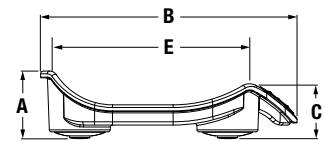

## Shipping Weight

Part #	Model #	L (in)	W (in)	H (in)	Package Wgt. (lb)	Dim Wgt. (lb)	Shipping Wgt. (lb)
155922	RL-DBS-2 120V	28	18	6	10	22	22
155923	RL-DBS-2 230V	28	18	6	10	22	22

## Options/Accessories

Part #	Description	Price
112570	Carrying Case	\$56.00
158463	Growth Chart, Birth to 36 months, Boy, contains 100 sheets	\$26.00
158464	Growth Chart, Birth to 36 months, Girl, contains 100 sheets	\$25.00
158465	Growth Chart, 2-20 years Boy, contains 100 sheets	\$26.00
158466	Growth Chart, 2-20 years Girl, contains 100 sheets	\$26.00

Optional Growth Charts

Optional Transport/Carrying Case

## Dimensions

	Inches	Centimeters
A	3.9	9.9
B	15.0	38.1
C	3.1	7.9
D	23.6	60.9
E	11	27.9