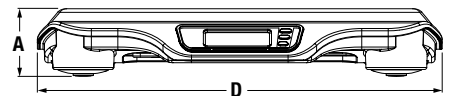

## Options/Accessories

Part #	Description	Price
112570	Carrying Case	\$56.00
158463	Growth Chart, Birth to 36 months, Boy, contains 100 sheets	\$26.00
158464	Growth Chart, Birth to 36 months, Girl, contains 100 sheets	\$25.00
158465	Growth Chart, 2-20 years Boy, contains 100 sheets	\$26.00
158466	Growth Chart, 2-20 years Girl, contains 100 sheets	\$26.00

Optional Growth Charts

Optional Transport/Carrying Case