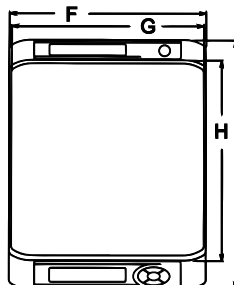

APPROVALS

Part Number/Price

Part #	Capacity	Platform Dimensions	Est. Weight	Price
Single Display				
75466	100 oz	9.1 x 7.8 in	6 lb	\$295.00
Single Display, Multi-ranging				
75454	6 lb (3 kg)	9.1 x 7.8 in	6 lb	\$295.00
75455	15 lb (6 kg)	9.1 x 7.8 in	6 lb	\$295.00
75457	30 lb (15 kg)	11 x 11.5 in	8 lb	\$295.00
75458	60 lb (30 kg)	11 x 11.5 in	8 lb	\$295.00

Options/Accessories

Part #	Description	Price
75470	Stainless steel platter cover (100 oz, 6 lb, and 15 lb capacity)	\$25.00
75739	Stainless steel platter cover (30 lb and 60 lb capacity)	\$25.00
75473	AC adapter	\$25.00
75889	Additional operating manual	\$25.00

Dimensions

Dimension	Value	Dimension	Value
A	9.3 in (236.2 mm)	F	11.3 in (287 mm)
B	9.1 in (231.1 mm)	G	11 in (279.4 mm)
C	7.8 in (198.1 mm)	H	11.5 in (292.1 mm)
D	11.1 in (281.9 mm)	I	14.3 in (363.2 mm)
E	3.9 in (99.1 mm)	J	4 in (101.6 mm)

IPC 9.1" x 7.8" platter

IPC 11" x 11.5" platter