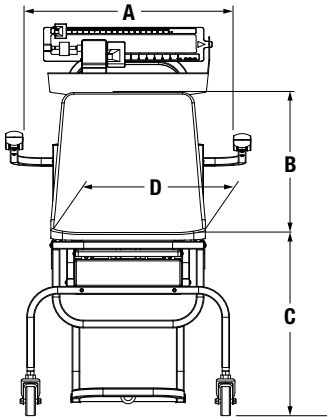

RL-MCS Mechanical Chair Scale

16 Inch Wide Seat

Specifications

Capacity:

Lb only beam 440 lb x 4 oz
Kg only beam 200 kg x 100 g

Warranty:

Two-year limited warranty

Standard Features

- Capacity: Lb only beam 440 lb x 4 oz; kg only beam 200 kg x 100 g
- Swing-up arms for easy access and exit
- Fold up footrest
- Sturdy enameled, steel frame
- Dual read die cast beam
- Polypropylene seat with ABS armrest
- Heavy duty wheels - two back wheels lock, two front wheels swivel

Part Number/Price

Part #	Model #	Capacity	Price
172098	RL-MCS-LB	450 lb x 4 oz	\$546.00
172099	RL-MCS-KG	200 kg x 100 g	\$546.00

Shipping Weight

Part #	Model #	L (in)	W (in)	H (in)	Package Wgt. (lb)	Dim Wgt. (lb)	Shipping Wgt. (lb)
172098	RL-MCS-LB	29	25	25	79	131	131
172099	RL-MCS-KG	29	25	25	79	131	131

Model RL-MCS-LB

Dimensions

	Inches	Centimeters
A	21.5	54.7
B	14.2	36
C	14.8	37.5
D	16	40.6
E	35.7	90.8
F	38.4	97.5