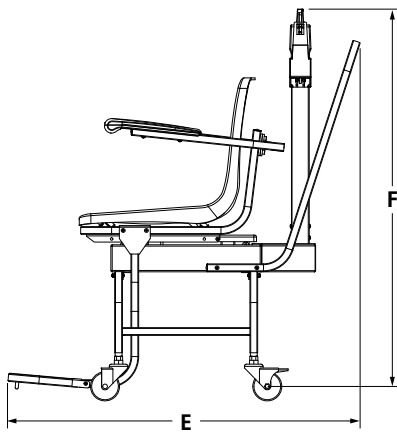

RL-MCS Mechanical Chair Scale

16 Inch Wide Seat

Specifications

Capacity:

Lb only beam 440 lb x 4 oz
Kg only beam 200 kg x 100 g

Warranty:

Two-year limited warranty

Standard Features

- Capacity: Lb only beam 440 lb x 4 oz; kg only beam 200 kg x 100 g
- Swing-up arms for easy access and exit
- Fold up footrest
- Sturdy enameled, steel frame
- Dual read die cast beam
- Polypropylene seat with ABS armrest
- Heavy duty wheels - two back wheels lock, two front wheels swivel

Part Number/Price

Part #	Model #	Capacity	Price
172098	RL-MCS-LB	450 lb x 4 oz	\$546.00
172099	RL-MCS-KG	200 kg x 100 g	\$546.00

Shipping Weight

Part #	Model #	L (in)	W (in)	H (in)	Package Wgt. (lb)	Dim Wgt. (lb)	Shipping Wgt. (lb)
172098	RL-MCS-LB	29	25	25	79	131	131
172099	RL-MCS-KG	29	25	25	79	131	131

Model RL-MCS-LB

Dimensions

	Inches	Centimeters
A	21.5	54.7
B	14.2	36
C	14.8	37.5
D	16	40.6
E	35.7	90.8
F	38.4	97.5