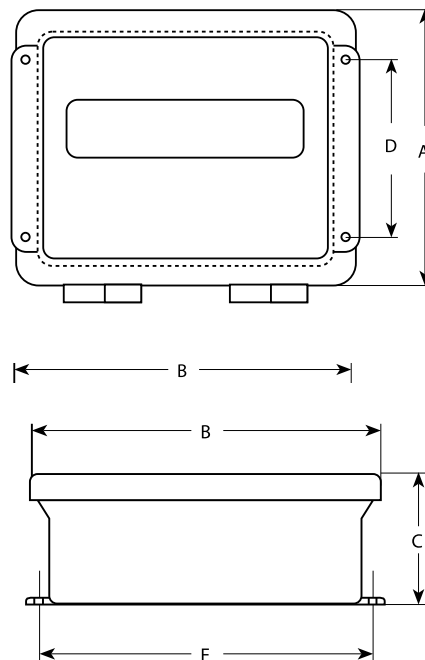

RD-300

1.0-inch LCD Remote Display

RD-300 NEMA Type 4X FRP Enclosure

RD-300 Compact Stainless Enclosure

RD-300 NEMA Type 4X Stainless Steel Enclosure

Standard Features

- NEMA Type 4X Fiberglass Reinforced Polyester (FRP) wall mount enclosure
- Optional NEMA Type 4X stainless steel wall mount enclosure
- Easy-to-read 1 in (25.4 mm) Liquid Crystal Display (LCD)
- RS-232 and 20 mA active current loop interface
- Status annunciators
- AC operation
- Backlight for dark conditions
- Compatible with a variety of digital weight indicators; intuitive data receiver automatically interprets serial strings
- 115 VAC and 230 VAC available

Dimensions			
FRP Enclosure			
A	8.00 in (203 mm)	D	4.00 in (101 mm)
B	9.50 in (241 mm)	E	8.75 in (222 mm)
C	6.00 in (133 mm)		
Stainless Steel Enclosure			
A	8.00 in (203 mm)	D	8.63 in (219 mm)
B	10.00 in (254 mm)	E	8.00 in (203 mm)
C	4.31 in (109 mm)		
Compact Enclosure			
A	6.25 in (158 mm)	D	5.25 in (133 mm)
B	9.25 in (234 mm)	E	8.50 in (215 mm)
C	2.00 in (50 mm)		
Panel Mount			
A	5.88 in (149 mm)	D	5.12 in (130 mm)
B	7.88 in (200 mm)	E	7.12 in (180 mm)
C	2.00 in (50 mm)		

Specifications

- Display:**
6-digit, 7-segment, 0.8 in (20.32 mm) Light Emitting Diode (LED)
- Status Annunciators:**
lb, kg, gross, net
- Operating Voltage:**
115 VAC, ±10% 60 Hz,
DC Voltage Range: 6.2-18 VDC
230 VAC available
- Input Interface:**
RS-232, 20 mA active or passive current loop, standard
ASCII compatible
- Baud Rate:**
Selectable: 300, 600, 1200, 2400, 4800, 9600, 19200
- Operating Temperature:**
-13°F to 104°F (-25°C to 40°C)
- Rating/Material:**
NEMA Type 4X FRP or optional stainless steel
- Weight:**
Approximately 5 lb (2.3 kg) stainless steel unit,
approximately 6 lb (2.7 kg)
- Warranty:**
One-year limited warranty