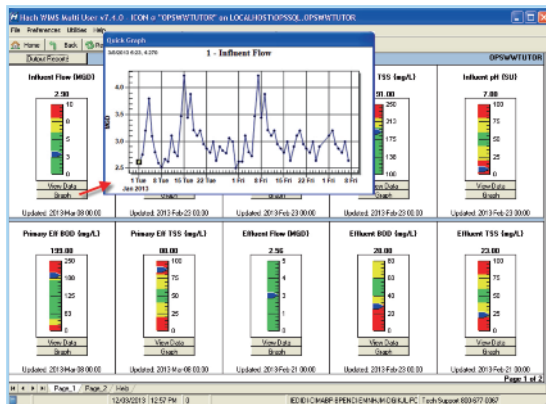

Automatic detection of data sources starts data collections without delay

- Quickly use data from Hach sc digital controllers, PLCs, SCADA, process instrumentation, Open Database Connectivity (ODBC), etc. with UDG1000 easy set up
- Collect data in user-specified time intervals and filter according to your rules for easy data utilization.
- Store and retrieve error-free raw data so you can easily view it at any time.

Leverage your investment in smart probes by utilizing all the data the probes provide

- Acquire, view and utilize data without SCADA.
- Use OPC DA server to easily integrate with SCADA.
- Have more confidence in your data with data about your data (meta data)
- Minimize wiring costs by consolidating 4-20mA to a central location.

Modular architecture provides flexibility and cost savings.

View aggregated key parameters with Hach UDG1000 Viewer.

View raw data as it is collected.

Ordering Information

WS-UDG	UDG1000™ Software
Accessories	
WS-UDG-STDCLCT	UDG1000 Standard Collector
WM-OL-VIEW	UDG1000 Online Viewer Subscription Service