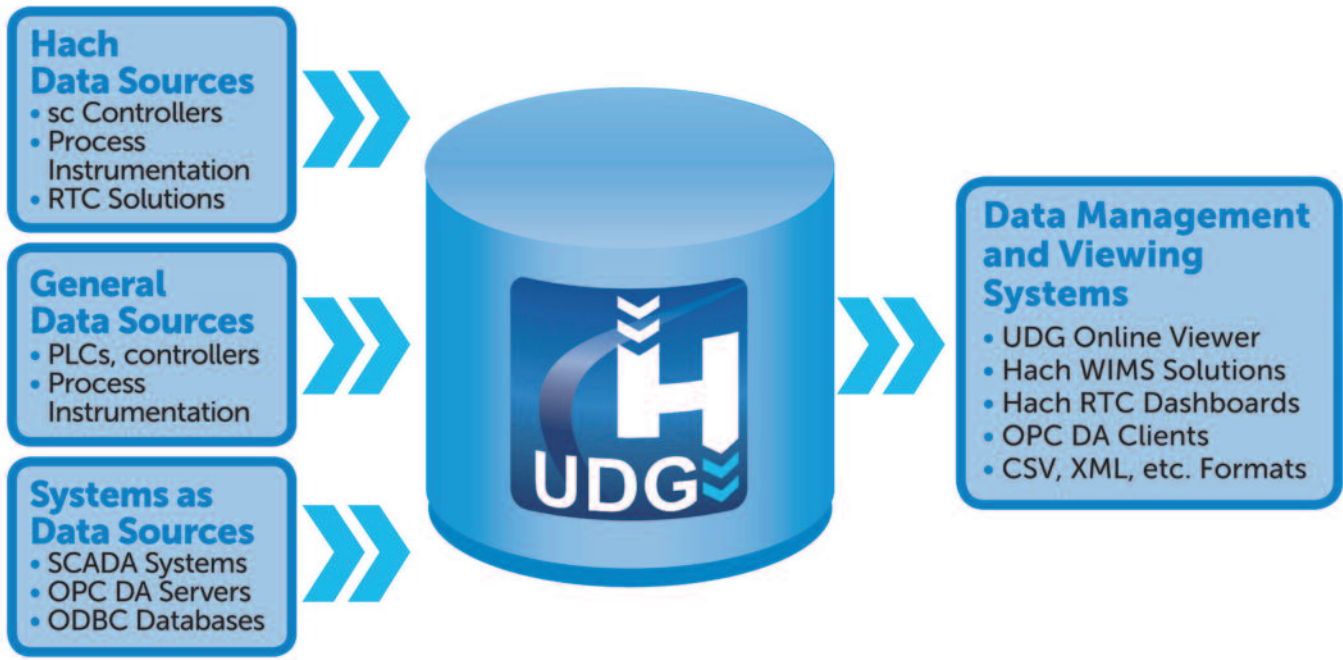

Modular architecture provides flexibility and cost savings.