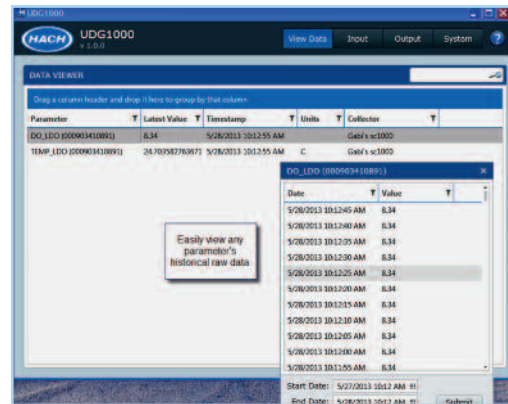

Leverage your investment in smart probes by utilizing all the data the probes provide

- Acquire, view and utilize data without SCADA.
- Use OPC DA server to easily integrate with SCADA.
- Have more confidence in your data with data about your data (meta data)
- Minimize wiring costs by consolidating 4-20mA to a central location.

Modular architecture provides flexibility and cost savings.

View aggregated key parameters with Hach UDG1000 Viewer.

View raw data as it is collected.

Ordering Information

WS-UDG	UDG1000™ Software
Accessories	
WS-UDG-STDCLCT	UDG1000 Standard Collector
WM-OL-VIEW	UDG1000 Online Viewer Subscription Service