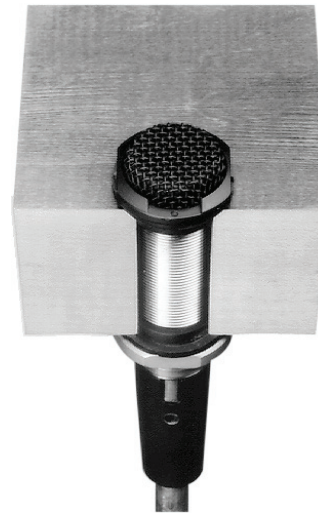

# BUTTON MICROPHONES

Uni- and Omni-Directional Professional Tabletop Microphones

**ClearOne**<sup>®</sup>

A discreet tabletop microphone with excellent pick-up range. Compact and appealing, these button microphones are ideal for custom applications where the microphones are permanently built into the table or panel. They provide outstanding pickup range in either an omni- or uni-directional version.

UNOBTRUSIVE  
MICROPHONE WITH  
EXCELLENT PICK-UP  
RANGE

> SPECIFICATIONS

**Element**

Fixed-charge back plate permanently polarized condenser

**Polar Pattern**

Cardioid (omnidirectional)

**Frequency Response**

30Hz to 20kHz

**Sensitivity**

**Dimensions**

Unidirectional: 1.18" dia., 2.72" length

Omnidirectional: 1.10" dia., 2.72" length

**Weight**

Unidirectional: 2.2 oz/66 grams

Omnidirectional: 2.1 oz/63 grams

**Accessories Furnished**

One pair isolators