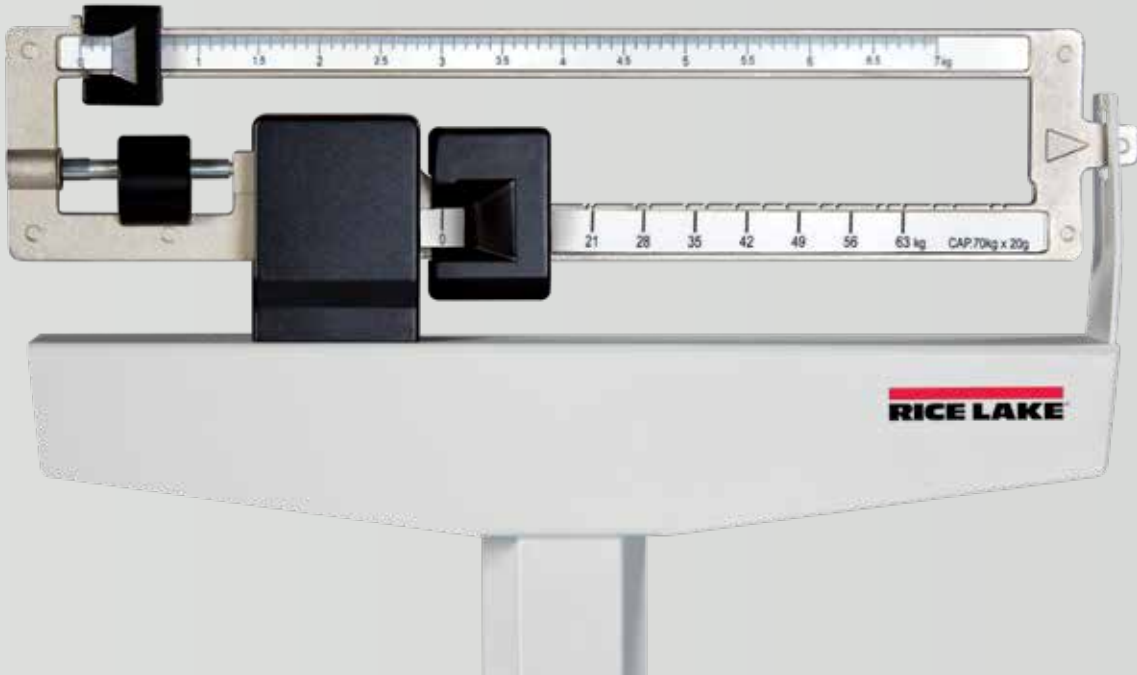

RL-MIS-20

MECHANICAL BABY SCALE

KG BEAM

The RL-MIS-20 mechanical baby scale provides safe, reliable metric measurements for infants of all sizes. An easy-to-clean tray also features a built-in measurement tape for simple length reference. The sturdy, painted beam offers capacity readings up to 70 kilograms.

FEATURES

- Painted beam
- Sturdy, enameled steel body
- Easy-to-clean ABS plastic tray
- Unit of measure: kg
- Built-in measuring tape 0-58 cm

SPECIFICATIONS

Capacity:

70 kg x 20 g

Tray Dimensions:

(W x L x H) 61 cm x 41 cm x 7.5 cm

Warranty:

Two-year limited warranty

SHIPPING WEIGHT

PART #	MODEL #	L (IN)	W (IN)	H (IN)	PACKAGE WGT. (LB)	DIM WGT. (LB)	SHIPPING WGT. (LB)
131471	RL-MIS-20	28	20	14	30	57	57

MECHANICAL BABY SCALE

MODEL	CAPACITY	PART #
RL-MIS-20	70kg x 20g	131471