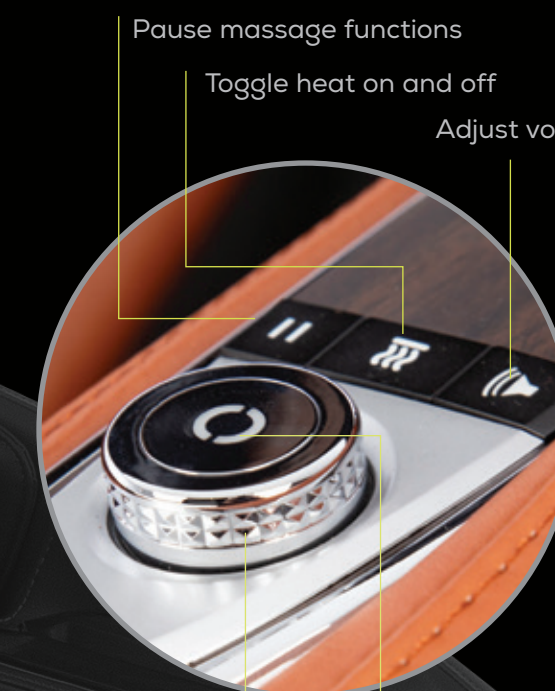

HUMAN TOUCH® SUPER NOVO MASSAGE CHAIR

Zero gravity positioning allows for deeper, more relaxed breathing

AVAILABLE IN THE FOLLOWING COLORS:

ALTEC LANSING PREMIUM SOUND SYSTEM
Immerse yourself in soothing music while enjoying a relaxing massage. Connect your phone or music device to the built-in speakers via Bluetooth.

CLOUD TOUCH ACUPRESSURE
Strategically placed, targeted aircells apply pressure to key healing points and manipulate your body to stretch muscles.

ADVANCED FINGERTIP CONTROLS
Fast-access controls perform key functions, effortlessly.

DUAL-LUMBAR HEAT
Adjustable and targeted heat gently soothes the back to loosen tight muscles and help relieve pain.

BUILT-IN USB PORT
Use the built-in USB port to charge your favorite hand-held device while you listen to music or watch videos.

HEATED FOOT, CALF AND KNEE MASSAGER
With under-foot rollers for optimized reflexology and adjustable intensity for knees, calves and feet, the extendable leg rest automatically adjusts for your height.

BATTERY BACKUP
Battery safety feature will enable you to incline one time to exit the chair in case of a power outage.

AUTO-WELLNESS PROGRAMS
Indulge in 38 programs, including three 4D massage programs, full-body immersion, deep tissue, and an effective collection of therapeutic relaxation and recovery programs.

Magnetic remote or phone/tablet holder for easy navigation

FULL-BODY STRETCH
Our expansive "bend and stretch" functionality provides unprecedented leg and spine relief. It increases blood flow to the vertebrae and discs, rejuvenates the lower back, and allows you to recover with greater efficiency.