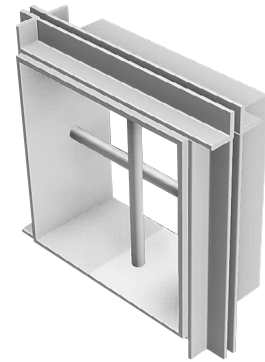

MODEL SGDB

The SGDB barrier grille is designed for openings between secure and non-secured areas that are restricted. The bars are mounted in a sleeve for installation in a wall. Duct connections can be made at both ends. The SGDB is available in steel (Model SGDB) or stainless steel (Model SGDB-SS) construction.

- 3/16" thick sleeve
- Bars are 1/2" round on maximum 6" centers
- Two angle frames are included, one welded and the other shipped loose.

SERIES SGDB SPECIFICATIONS**BARRIER GRILLE — STEEL — MODEL SGDB**

- Barrier grille shall be model SGDB manufactured by METALAIARE. Units shall be barrier grilles constructed with 1/2" diameter bars on 6" center mounted in a 3/16" steel sleeve. Units to include two angle frames 1"x 1" x 3/16", one welded and one shipped loose.
- The units shall be the size and quantity as outlined in the plans and specifications.