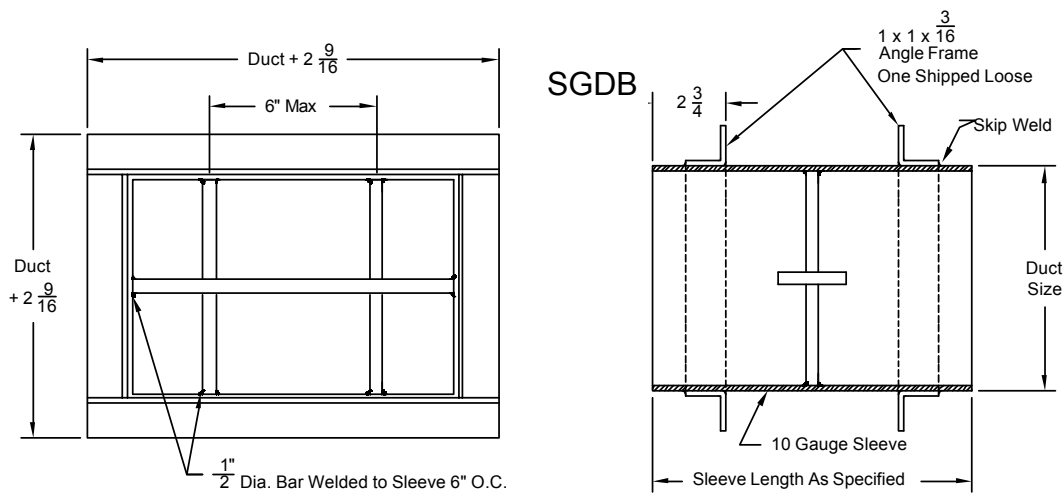

MODEL SGDB

The SGDB barrier grille is designed for openings between secure and non-secured areas that are restricted. The bars are mounted in a sleeve for installation in a wall. Duct connections can be made at both ends. The SGDB is available in steel (Model SGDB) or stainless steel (Model SGDB-SS) construction.

- 3/16" thick sleeve
- Bars are 1/2" round on maximum 6" centers
- Two angle frames are included, one welded and the other shipped loose.

SERIES SGDB SPECIFICATIONS**BARRIER GRILLE — STEEL — MODEL SGDB**

- Barrier grille shall be model SGDB manufactured by METALAIARE. Units shall be barrier grilles constructed with 1/2" diameter bars on 6" center mounted in a 3/16" steel sleeve. Units to include two angle frames 1"x 1" x 3/16", one welded and one shipped loose.
- The units shall be the size and quantity as outlined in the plans and specifications.