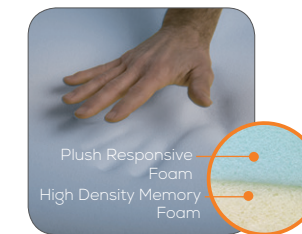

## THE PERFECT ACCESSORIES

Back Cover

Laptop Desk

Accessory Table

Media Table

Extended Footrest

(Only available on PC-420)

Memory Foam PLUS