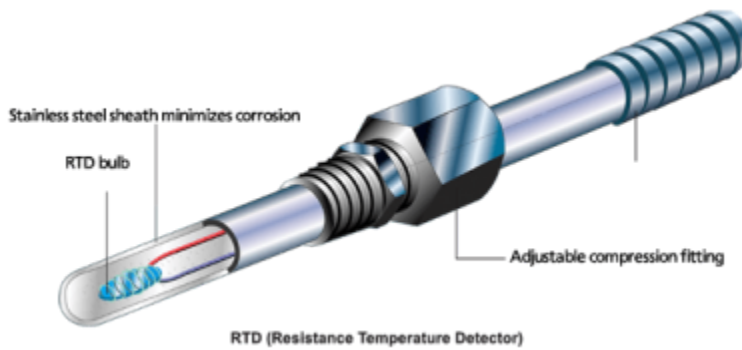

SCR'S

- TUTCO
- Viconics

STEP-CONTROLLERS

- Viconics
-

TRANSFORMERS

- Hartland
-

TEMPERATURE CONTROL LIMITS

- Sensata
 - Thermo Disc
-

FUSES

- Bussman
 - Mersen
 - Littelfuse
-

THERMOCOUPLES

Tutco's proven reliability in the manufacture of thermocouples is evident in the many applications in which they are being used.

[READ MORE \(/TUTPARTS-COMPONENTS/THERMOCOUPLES\)](/TUTPARTS-COMPONENTS/THERMOCOUPLES)