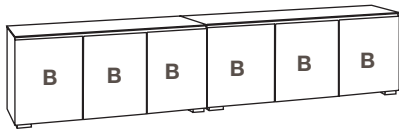

STANDARD PROFILE / CABINETS

21" DEEP MODELS

Designed for Fully Integrated Technologies

These robust, large-capacity cabinet systems house all electronics, including integrated support for AV/IT systems. Freestanding and fully integrated cabinets are perfect for retrofit installations, allowing for quick and efficient installation.

6 BAYS

C/D2/367/