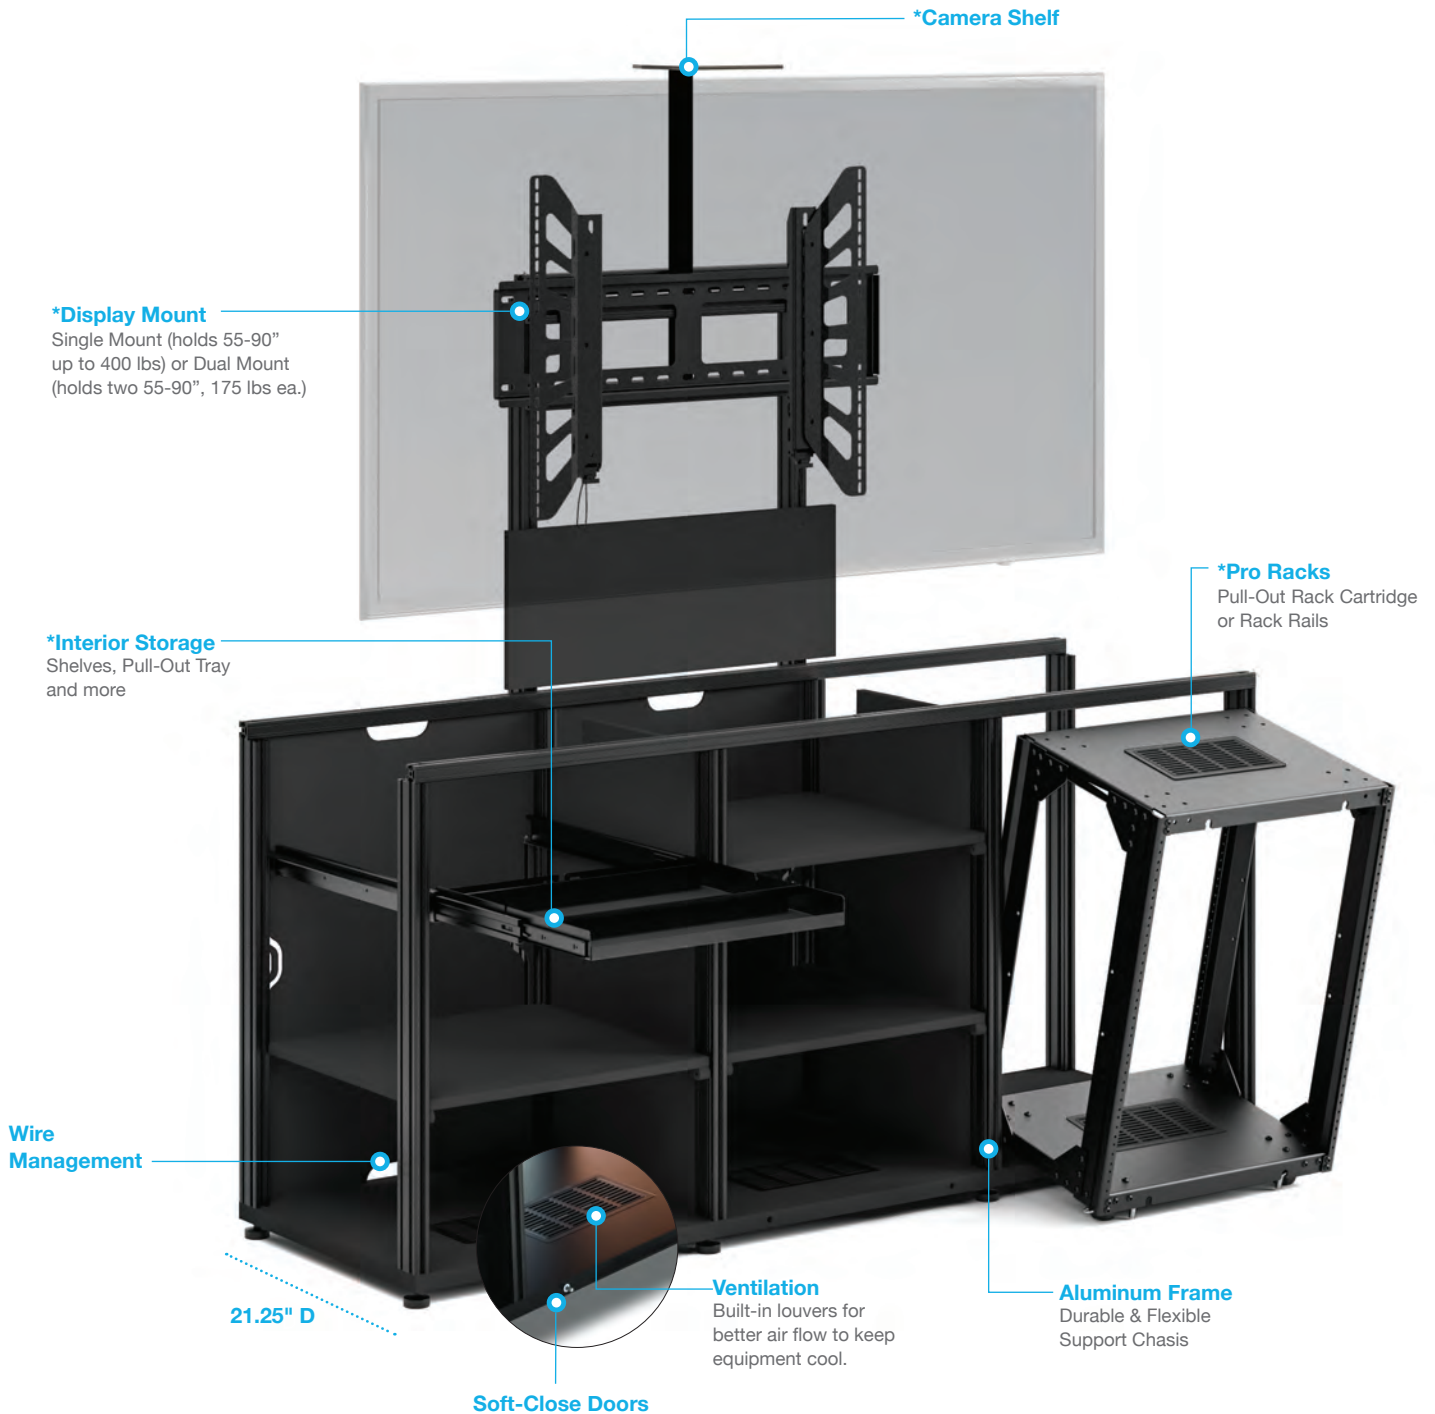

# CABINETS / STANDARD PROFILE

- 1 Frame
- 2 Style
- 3 Video Mount
- 4 Interiors
- 5 Accessories

- Designed for Integrated AV/IT
- Robust, Large-Capacity
- Low Impact Installation

\* Shown with optional video mounts and interiors.

### Designed for Fully Integrated Technologies

These robust, large-capacity cabinet systems house all electronics, including integrated support for AV/IT systems. Freestanding and fully integrated cabinets are perfect for retrofit installations, allowing for quick and efficient installation.

#### 4 BAYS

**C/D2/347/**

~85.5"W x 31.25"H x 21.25"D

### Interior Dimensions

<b>A : Single-Width Compartment</b>	19.75"W x 19.5"D x 17.75"H
<b>B : Single-Width Compartment</b>	19.75"W x 19.5"D x 27.75"H
<b>C : Drawer</b>	18.625"W x 18"D x 7.75"H
<b>D : Single-Width Speaker/Multi-Functional Compartment</b> * Includes Speaker Grill	19.75"W x 19.5"D x 9"H
<b>E : Double-Width Speaker/Multi-Functional Compartment</b> * Includes Speaker Grill	40.5"W x 19.5"D x 9"H