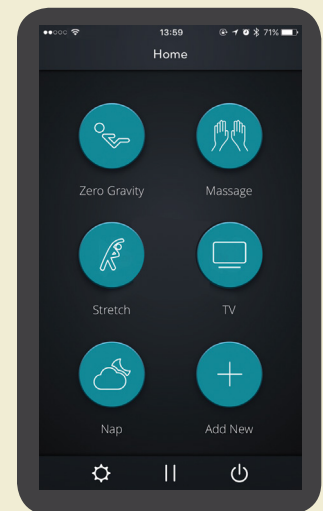

Captivating Design Meets Exceptional Comfort

For the wellness-seeker who wants it all, meet the Human Touch® Gravis ZG Chair. Gravis combines the therapeutic benefits of zero gravity seating with air massage technology, multi-zone heat and powered positioning for every part of the chair, including the headrest. Control the chair using the included remote, one-touch arm control sensors or download the Gravis ZG app and access even more amazing features! With crisp, clean lines and innovative design, Gravis delivers both soothing neutral posture pain relief and exceptional control of your seating comfort.

2 TARGETED MASSAGE BENEFITS

Choose from Massage, Stretch, and Lumbar massage programs to soothe and relax your entire back.

3 MULTIPLE HEAT ZONES

Select from three targeted heat zones on the back, seat, and leg areas that can be turned on separately, or simultaneously.

4 ONE-STEP ZERO GRAVITY SEATING

Recline into the comfort of zero gravity with a simple press of the ZG button on the remote or press and hold of the front right-hand arm sensor.

5 ONE-STEP TO RESTORE

To easily exit the chair, press and hold the Power button on the remote control or the rear right-hand arm sensor to restore the chair to the upright position with the footrest lowered.

6 BATTERY BACKUP

Battery safety feature will restore the chair back to the upright position in case of a power outage.

Gravis ZG app

For additional customization options, including memory settings, preset TV and Nap recline positions, and Smart Sitting options, download the **Gravis ZG app** from  or .