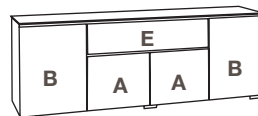

Designed for Interactive Flat Panel Displays

Low-profile, shallow depth cabinets are sleek, streamlined solutions for supporting AV/IT technology. Our innovative design conceals all equipment and cables, and simple installation allows them to be affixed to any wall without special preparation. A unique, shallow depth provides a comfortable working position for interactive display users.

6 BAYS

C/D1/367/
~129.75"W x 31.25"H x 12"D

4 BAYS

C/D1/347/
~85.5"W x 31.25"H x 12"D

3 BAYS

Model: C/D1/337/
~64.75"W x 31.25"H x 12"D

2 BAYS

C/D1/323/
~44"W x 31.25"H x 12"D

1 BAY

C/D1/317/
~23.25"W x 31.25"H x 12"D

C/D1/345/
~85.5"W x 31.25"H x 12"D

C/D1/336/
~64.75"W x 31.25"H x 12"D

C/D1/329/
~44"W x 31.25"H x 12"D

Interior Dimensions

A : Single-Width Compartment	19.75"W x 11"D x 17.75"H
B : Single-Width Compartment	19.75"W x 11"D x 27.75"H
D : Single-Width Speaker/Multi-Functional Compartment * Includes Speaker Grill	19.75"W x 11"D x 9"H
E : Double-Width Speaker/Multi-Functional Compartment * Includes Speaker Grill	40.5"W x 11"D x 9"H