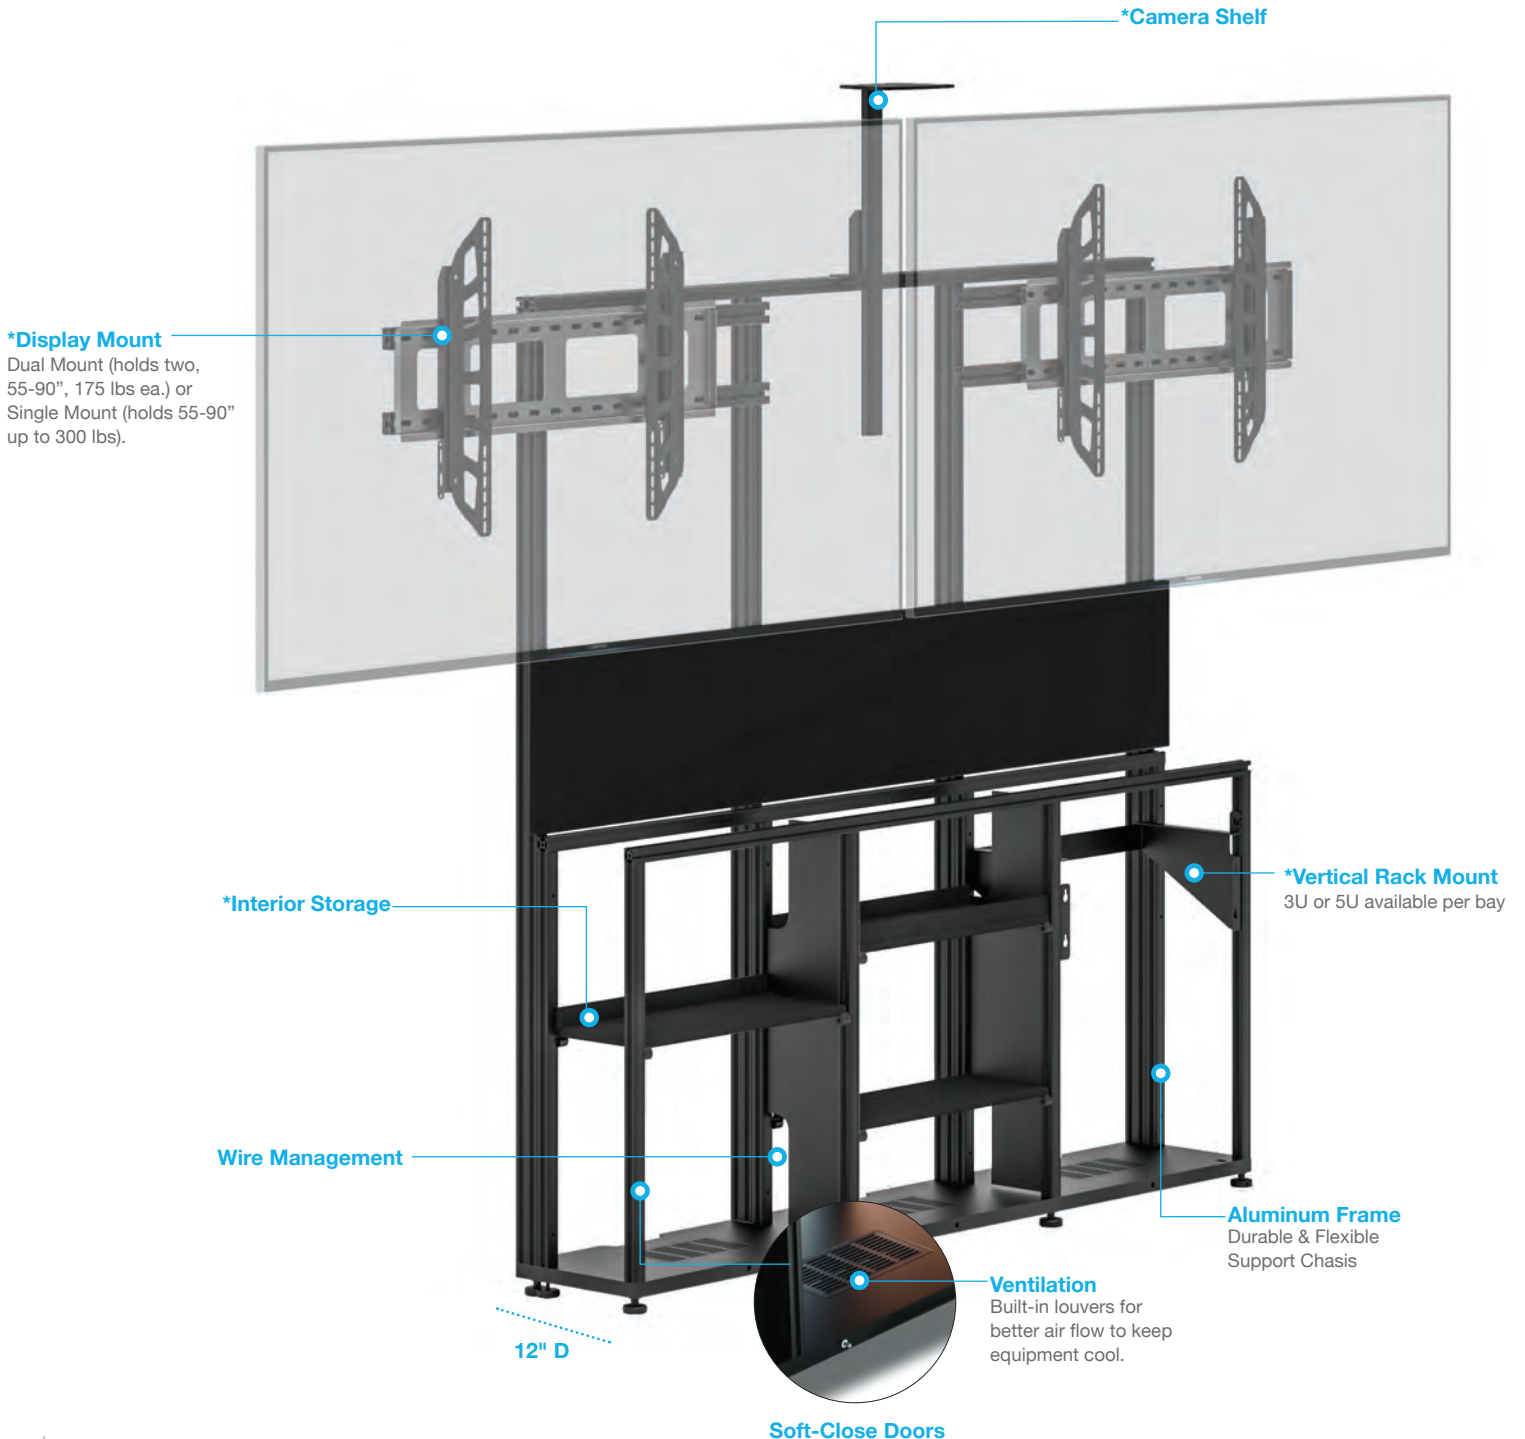

Designed For Touchscreens

Ergonomic - minimal screen reach

Wall Mounted - provides convenience and frees up floor space

ADA COMPLIANT SOLUTIONS

* Shown with optional video mounts and interiors.

12" DEEP MODELS

Designed for Interactive Flat Panel Displays

Low-profile, shallow depth cabinets are sleek, streamlined solutions for supporting AV/IT technology. Our innovative design conceals all equipment and cables, and simple installation allows them to be affixed to any wall without special preparation. A unique, shallow depth provides a comfortable working position for interactive display users.

6 BAYS

C/D1/367/
~129.75"W x 31.25"H x 12"D

4 BAYS

C/D1/347/
~85.5"W x 31.25"H x 12"D

3 BAYS

Model: C/D1/337/
~64.75"W x 31.25"H x 12"D

2 BAYS

C/D1/323/
~44"W x 31.25"H x 12"D

1 BAY

C/D1/317/
~23.25"W x 31.25"H x 12"D

C/D1/345/
~85.5"W x 31.25"H x 12"D

C/D1/336/
~64.75"W x 31.25"H x 12"D

C/D1/329/
~44"W x 31.25"H x 12"D

Interior Dimensions

A : Single-Width Compartment	19.75"W x 11"D x 17.75"H
B : Single-Width Compartment	19.75"W x 11"D x 27.75"H
D : Single-Width Speaker/Multi-Functional Compartment * Includes Speaker Grill	19.75"W x 11"D x 9"H
E : Double-Width Speaker/Multi-Functional Compartment * Includes Speaker Grill	40.5"W x 11"D x 9"H