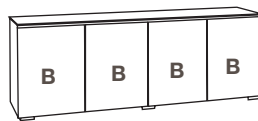

Designed for Interactive Flat Panel Displays

Low-profile, shallow depth cabinets are sleek, streamlined solutions for supporting AV/IT technology. Our innovative design conceals all equipment and cables, and simple installation allows them to be affixed to any wall without special preparation. A unique, shallow depth provides a comfortable working position for interactive display users.

6 BAYS

C/D1/367/
~129.75"W x 31.25"H x 12"D

4 BAYS

C/D1/347/
~85.5"W x 31.25"H x 12"D

3 BAYS

Model: C/D1/337/
~64.75"W x 31.25"H x 12"D

2 BAYS

C/D1/323/
~44"W x 31.25"H x 12"D

1 BAY

C/D1/317/
~23.25"W x 31.25"H x 12"D

C/D1/345/
~85.5"W x 31.25"H x 12"D

C/D1/336/
~64.75"W x 31.25"H x 12"D

C/D1/329/
~44"W x 31.25"H x 12"D

Interior Dimensions

A : Single-Width Compartment	19.75"W x 11"D x 17.75"H
B : Single-Width Compartment	19.75"W x 11"D x 27.75"H
D : Single-Width Speaker/Multi-Functional Compartment * Includes Speaker Grill	19.75"W x 11"D x 9"H
E : Double-Width Speaker/Multi-Functional Compartment * Includes Speaker Grill	40.5"W x 11"D x 9"H