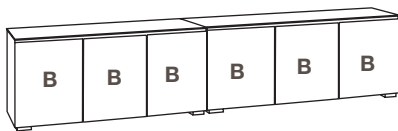

Designed For Touchscreens

Ergonomic - minimal screen reach

Wall Mounted - provides convenience and frees up floor space

ADA COMPLIANT SOLUTIONS

* Shown with optional video mounts and interiors.

12" DEEP MODELS

Designed for Interactive Flat Panel Displays

Low-profile, shallow depth cabinets are sleek, streamlined solutions for supporting AV/IT technology. Our innovative design conceals all equipment and cables, and simple installation allows them to be affixed to any wall without special preparation. A unique, shallow depth provides a comfortable working position for interactive display users.

6 BAYS

C/D1/367/
~129.75"W x 31.25"H x 12"D

4 BAYS

C/D1/347/
~85.5"W x 31.25"H x 12"D

3 BAYS

Model: C/D1/337/
~64.75"W x 31.25"H x 12"D

2 BAYS

C/D1/323/
~44"W x 31.25"H x 12"D

1 BAY

C/D1/317/
~23.25"W x 31.25"H x 12"D

C/D1/345/
~85.5"W x 31.25"H x 12"D

C/D1/336/
~64.75"W x 31.25"H x 12"D

C/D1/329/
~44"W x 31.25"H x 12"D

Interior Dimensions

A : Single-Width Compartment	19.75"W x 11"D x 17.75"H
B : Single-Width Compartment	19.75"W x 11"D x 27.75"H
D : Single-Width Speaker/Multi-Functional Compartment * Includes Speaker Grill	19.75"W x 11"D x 9"H
E : Double-Width Speaker/Multi-Functional Compartment * Includes Speaker Grill	40.5"W x 11"D x 9"H