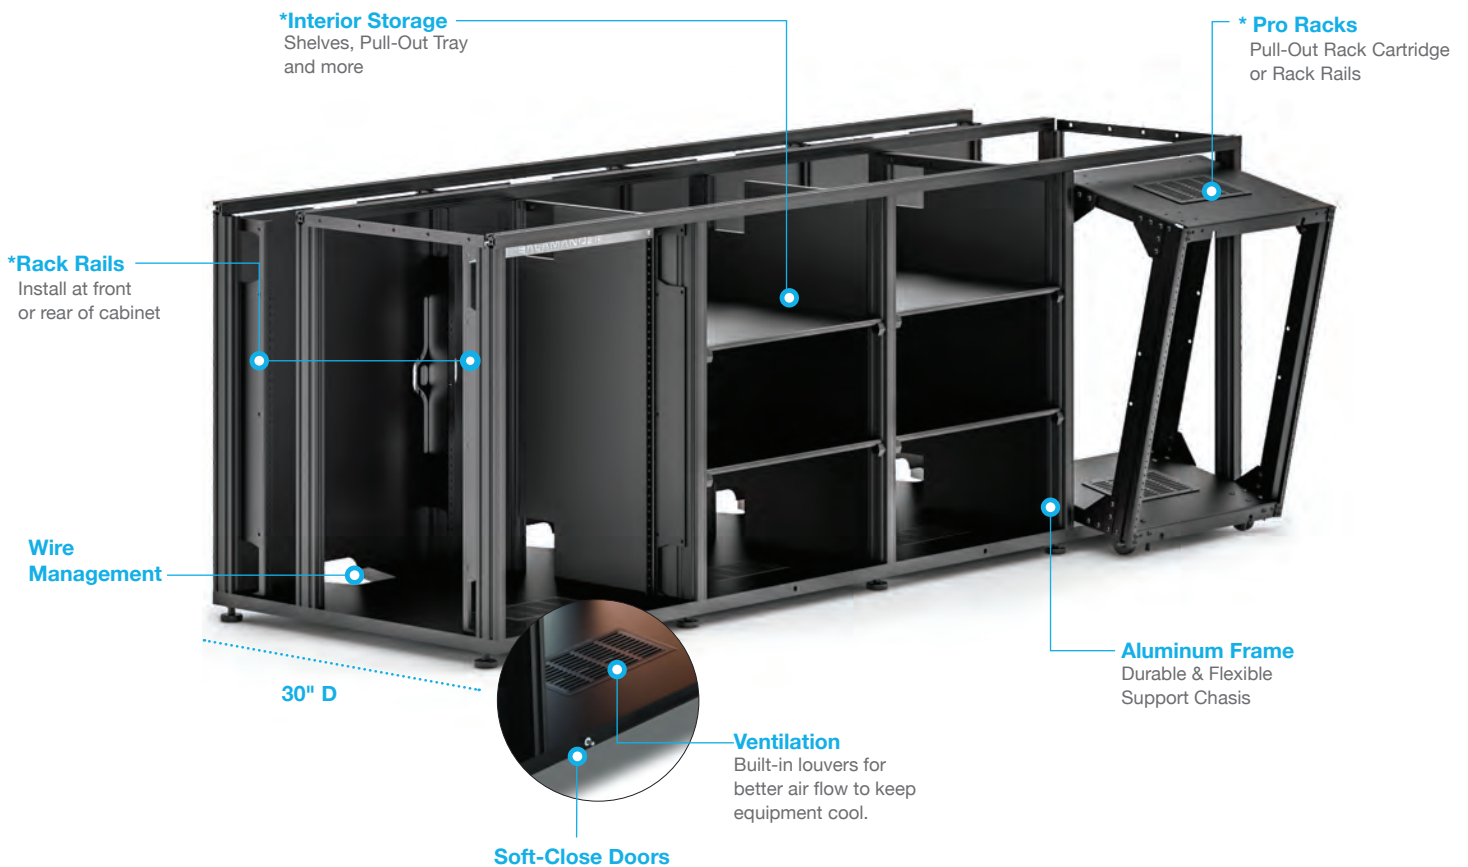

CABINETS / DEEP PROFILE

1 Frame

2 Style

3 Video Mount

4 Interiors

5 Accessories

- Designed for Over-Sized Professional AV/IT Components
- Robust, X-Large Capacity
- Low Impact Installation

* Shown with optional video mounts and interiors.