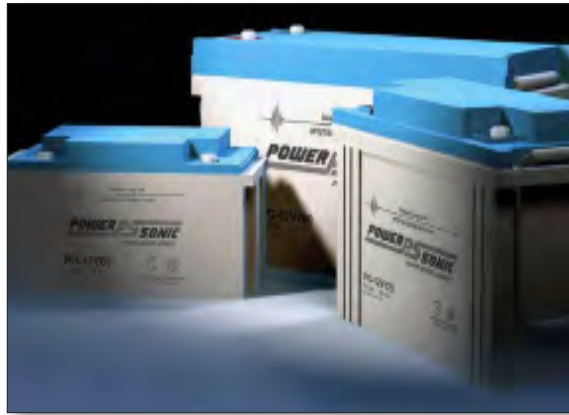

## 5100-0010 (105AH)

- ▶ The battery is protected against power surge by a fuse included in the power cable.
- ▶ Deep cycle flooded cell battery designed specifically for energy storage system applications
- ▶ Maintenance-free
- ▶ Wrought lead calcium grid construction
- ▶ Excellent rechargeability
- ▶ Minimal gassing (Extended battery life)
- ▶ Built in hydrometer
- ▶ Battery orientation - upright
- ▶ Batteries can be configured in series & parallel strings to meet voltage/depth of discharge requirements.