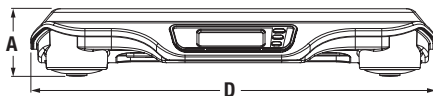

Options/Accessories

Part #	Description	Price
112570	Carrying Case	$56.00
158463	Growth Chart, Birth to 36 months, Boy, contains 100 sheets	$26.00
158464	Growth Chart, Birth to 36 months, Girl, contains 100 sheets	$25.00
158465	Growth Chart, 2-20 years Boy, contains 100 sheets	$26.00
158466	Growth Chart, 2-20 years Girl, contains 100 sheets	$26.00