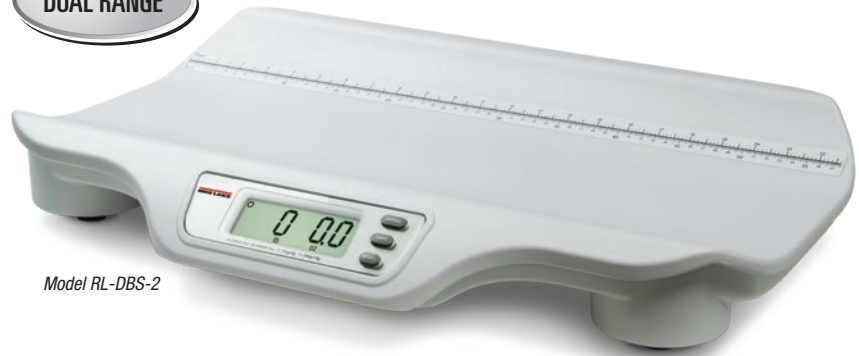

RL-DBS-2 Digital Baby Scale

Dual Range

Specifications

Capacity:

0-22 lb x 0.2 oz (0-10 kg x 5 g)
22-44 lb x 0.5 oz (10-20 kg x 10 g)

Power:

Four AA alkaline batteries (included) or AC adaptor (included)

Battery Type:

Four AA alkaline (included)

Approvals:

AC adaptor: UL and C-UL

Warranty:

Two-year limited warranty

Model RL-DBS-2

Standard Features

- Large 1- inch LCD display
- Dual-range capacity for increased precision from 0-22 lb
- Accuracy within five grams
- Unit of measure locking
- Recall function to view last weight
- Automatic shut-off for long battery life
- Built-in measuring tape 0-22.5 in (0-57 cm)
- Optional carrying case

Part Number/Price

Part #	Model #	Capacity	Price
155922	RL-DBS-2	0-22 lb x 0.2 oz, 22-44 lb x 0.5 oz (0-10 kg x 5 g, 10-20 kg x 10 g) includes 120 VAC adaptor	$158.00
155923	RL-DBS-02	0-22 lb x 0.2 oz, 22-44 lb x 0.5 oz (0-10 kg x 5 g, 10-20 kg x 10 g) includes 230 VAC adaptor	$158.00

Shipping Weight

Part #	Model #	L (in)	W (in)	H (in)	Package Wgt. (lb)	Dim Wgt. (lb)	Shipping Wgt. (lb)
155922	RL-DBS-2 120V	28	18	6	10	22	22
155923	RL-DBS-2 230V	28	18	6	10	22	22

Options/Accessories

Part #	Description	Price
112570	Carrying Case	$56.00
158463	Growth Chart, Birth to 36 months, Boy, contains 100 sheets	$26.00
158464	Growth Chart, Birth to 36 months, Girl, contains 100 sheets	$25.00
158465	Growth Chart, 2-20 years Boy, contains 100 sheets	$26.00
158466	Growth Chart, 2-20 years Girl, contains 100 sheets	$26.00