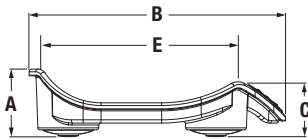

Shipping Weight

Part #	Model #	L (in)	W (in)	H (in)	Package Wgt. (lb)	Dim Wgt. (lb)	Shipping Wgt. (lb)
155922	RL-DBS-2 120V	28	18	6	10	22	22
155923	RL-DBS-2 230V	28	18	6	10	22	22