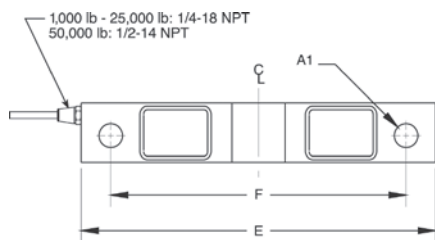

## Dimensions

Picture is a representation of actual product

Rated Capacity	A1	A2	C	D	E	F
<b>lb/in</b>						
1,000-5,000	0.50	1.25	1.25	1.25	7.50	6.25
10,000-25,000	0.81	1.99	1.44	1.94	8.75	7.50
50,000	1.31	3.00	2.44	2.94	13.50	11.50
75,000	1.31	—	2.44	2.94	13.50	11.50
<b>kg/mm</b>						
453.6-2,268.0	12.7	31.8	31.8	31.8	190.5	158.8
4,535.9-11,339.8	20.6	50.8	36.6	49.3	222.3	190.5
22,679.6	33.3	76.2	62.0	74.7	342.9	292.1
34,019.4	33.3	—	62.0	74.7	342.9	292.1

## Specifications

- Full Scale Output:** 3.0 mV/V
- Output Resistance:** 700 (± 5) ohm
- Input Resistance:** 770 (± 10) ohm
- Material/Finish:** High-alloy steel, nickel plated, painted
- Temperature:** Operating range 0°F to 150°F/-18°C to 65°C
- Seal Type:** Environmentally sealed, IP67
- Safe Overload:** 150% full scale
- Safe Sideload:** 100% full scale
- Rated Excitation:** 5-10 VDC (15 V maximum)
- Nonlinearity:** 0.03% full scale
- Hysteresis:** 0.02% full scale
- Insulation Resistance:** 5,000 megohms
- Cable Length:** 25 ft (7.6 m)
- Cable Color Code:** Red +Excitation, Black -Excitation, Green +Signal, White -Signal
- Warranty:** Two-year limited warranty
- Approvals:** cFMus