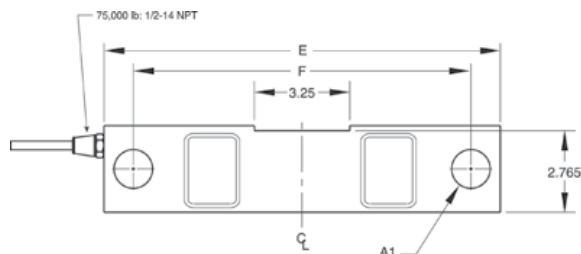

## Dimensions

Picture is a representation of actual product

Rated Capacity	A1	A2	C	D	E	F
<b>lb/in</b>						
1,000-5,000	0.50	1.25	1.25	1.25	7.50	6.25
10,000-25,000	0.81	1.99	1.44	1.94	8.75	7.50
50,000	1.31	3.00	2.44	2.94	13.50	11.50
75,000	1.31	—	2.44	2.94	13.50	11.50
<b>kg/mm</b>						
453.6-2,268.0	12.7	31.8	31.8	31.8	190.5	158.8
4,535.9-11,339.8	20.6	50.8	36.6	49.3	222.3	190.5
22,679.6	33.3	76.2	62.0	74.7	342.9	292.1
34,019.4	33.3	—	62.0	74.7	342.9	292.1

## Specifications

- Full Scale Output:** 3.0 mV/V
- Output Resistance:** 700 (± 5) ohm
- Input Resistance:** 770 (± 10) ohm
- Material/Finish:** High-alloy steel, nickel plated, painted
- Temperature:** Operating range 0°F to 150°F/-18°C to 65°C
- Seal Type:** Environmentally sealed, IP67
- Safe Overload:** 150% full scale
- Safe Sideload:** 100% full scale
- Rated Excitation:** 5-10 VDC (15 V maximum)
- Nonlinearity:** 0.03% full scale
- Hysteresis:** 0.02% full scale
- Insulation Resistance:** 5,000 megohms
- Cable Length:** 25 ft (7.6 m)
- Cable Color Code:** Red +Excitation, Black -Excitation, Green +Signal, White -Signal
- Warranty:** Two-year limited warranty
- Approvals:** cFMus