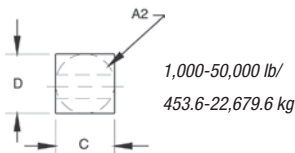

## Dimensions

Picture is a representation of actual product

Rated Capacity	A1	A2	C	D	E	F
<b>lb/in</b>						
1,000-5,000	0.50	1.25	1.25	1.25	7.50	6.25
10,000-25,000	0.81	1.99	1.44	1.94	8.75	7.50
50,000	1.31	3.00	2.44	2.94	13.50	11.50
75,000	1.31	—	2.44	2.94	13.50	11.50
<b>kg/mm</b>						
453.6-2,268.0	12.7	31.8	31.8	31.8	190.5	158.8
4,535.9-11,339.8	20.6	50.8	36.6	49.3	222.3	190.5
22,679.6	33.3	76.2	62.0	74.7	342.9	292.1
34,019.4	33.3	—	62.0	74.7	342.9	292.1

## Specifications

- Full Scale Output:** 3.0 mV/V
- Output Resistance:** 700 (± 5) ohm
- Input Resistance:** 770 (± 10) ohm
- Material/Finish:** High-alloy steel, nickel plated, painted
- Temperature:** Operating range 0°F to 150°F/-18°C to 65°C
- Seal Type:** Environmentally sealed, IP67
- Safe Overload:** 150% full scale
- Safe Sideload:** 100% full scale
- Rated Excitation:** 5-10 VDC (15 V maximum)
- Nonlinearity:** 0.03% full scale
- Hysteresis:** 0.02% full scale
- Insulation Resistance:** 5,000 megohms
- Cable Length:** 25 ft (7.6 m)
- Cable Color Code:** Red +Excitation, Black -Excitation, Green +Signal, White -Signal
- Warranty:** Two-year limited warranty
- Approvals:** cFMus