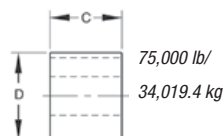

## Dimensions

Picture is a representation of actual product

Rated Capacity	A1	A2	C	D	E	F
<b>lb/in</b>						
1,000-5,000	0.50	1.25	1.25	1.25	7.50	6.25
10,000-25,000	0.81	1.99	1.44	1.94	8.75	7.50
50,000	1.31	3.00	2.44	2.94	13.50	11.50
75,000	1.31	—	2.44	2.94	13.50	11.50
<b>kg/mm</b>						
453.6-2,268.0	12.7	31.8	31.8	31.8	190.5	158.8
4,535.9-11,339.8	20.6	50.8	36.6	49.3	222.3	190.5
22,679.6	33.3	76.2	62.0	74.7	342.9	292.1
34,019.4	33.3	—	62.0	74.7	342.9	292.1

## Specifications

- Full Scale Output:** 3.0 mV/V
- Output Resistance:** 700 (± 5) ohm
- Input Resistance:** 770 (± 10) ohm
- Material/Finish:** High-alloy steel, nickel plated, painted
- Temperature:** Operating range 0°F to 150°F/-18°C to 65°C
- Seal Type:** Environmentally sealed, IP67
- Safe Overload:** 150% full scale
- Safe Sideload:** 100% full scale
- Rated Excitation:** 5-10 VDC (15 V maximum)
- Nonlinearity:** 0.03% full scale
- Hysteresis:** 0.02% full scale
- Insulation Resistance:** 5,000 megohms
- Cable Length:** 25 ft (7.6 m)
- Cable Color Code:** Red +Excitation, Black -Excitation, Green +Signal, White -Signal
- Warranty:** Two-year limited warranty
- Approvals:** cFMus