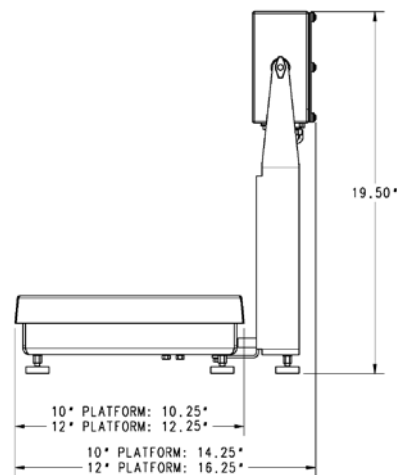

Options/Accessories

Part #	Description	Price
200578	Ethernet TCP/IP	$400.00
108671	Wireless LAN card Wi-Fi 802.11 A/B	$570.00
200577	USB Port (PC connection only) cable included	$175.00
95357	USB cable, Type A to mini-B, 1 m	$10.00
171968	Firmware download cable	$35.00
96736	Fiber optic board	$250.00
78026	Fiber optic, duplex cable 100 ft	$140.00
80892	Fiber optic cutter	$9.00
117358	WeighVault™ (requires part number 77142 or 108671)	$250.00

* To convert inches to millimeters: Multiply inch measurement by 25.4