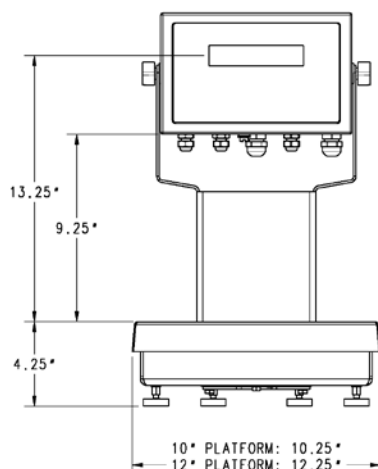

Options/Accessories

Part #	Description	Price
200578	Ethernet TCP/IP	$400.00
108671	Wireless LAN card Wi-Fi 802.11 A/B	$570.00
200577	USB Port (PC connection only) cable included	$175.00
95357	USB cable, Type A to mini-B, 1 m	$10.00
171968	Firmware download cable	$35.00
96736	Fiber optic board	$250.00
78026	Fiber optic, duplex cable 100 ft	$140.00
80892	Fiber optic cutter	$9.00
117358	WeighVault™ (requires part number 77142 or 108671)	$250.00

* To convert inches to millimeters: Multiply inch measurement by 25.4