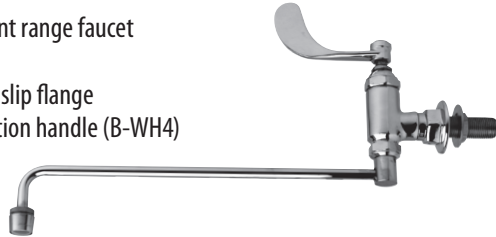

"Wok Wand" Faucets

B-0575 Back Mount Range Faucet

- Back mount range faucet
- For cold water only
- 13-3/4" (349 mm) nozzle with 2.2 GPM aerator
- 3/8" NPT female inlet
- ON-OFF control with swing nozzle:
 - ON when nozzle is in center position
 - OFF when nozzle is swung to left or right

B-0576 Same as B-0575 except with 3/8" male inlet
B-0577 Same as B-0575 except with 1/2" male inlet
B-0577-09 Same as B-0577 except with 8-7/8" (225 mm) nozzle length and 1/2" NPSM male inlet

B-0578-01 "Wok Wand" Range Faucet

- Single hole wall mount range faucet
- 1/2" NPT male inlet
- 2" diameter (51 mm) slip flange
- 4" (102 mm) wrist action handle (B-WH4)
- 13-1/2" (334 mm) swing nozzle with 2.2 GPM aerator (002868-40)

**B
12**

Range Faucets and Pot Fillers

B-0300-102A-CR Pot Filler Faucet Assembly

- Single hole deck mount mixing faucet
- Ceramic cartridges with crossflow prevention
- Lever handles with color coded indexes
- B-0068-H 68" flexible stainless steel hose with spray valve hook nozzle (002851-40)
- 053A adapter connects to faucet
- (2) 18" long flex. stainless steel supply hose connectors, compression fittings
- Wall hook (B-0104-D)