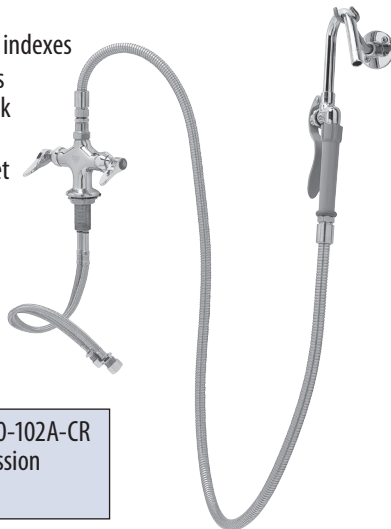

- Single hole wall mount range faucet
- 1/2" NPT male inlet
- 2" diameter (51 mm) slip flange
- 4" (102 mm) wrist action handle (B-WH4)
- 13-1/2" (334 mm) swing nozzle with 2.2 GPM aerator (002868-40)

B-0579-01 Same as B-0578-01 except with 2" dia. (51 mm) flange with 1/2" BSPT NPT female inlet
B-0579 Same as B-0578-01 except with 1/2" BSPT female inlet

B-2343 Chinese Pedestal Faucet

- Pedestal mounted faucet
- 1/2" NPT male shank, 2" (51 mm) long
- 9" (229 mm) swing nozzle with 2.2 GPM aerator
- 6-1/4" (159 mm) clearance
- For cold water only
- ON-OFF control with swing nozzle:
 - ON when nozzle is in center position
 - OFF when nozzle is swung to left or right

**B
12**

Range Faucets and Pot Fillers

B-0300-102A-CR Pot Filler Faucet Assembly

- Single hole deck mount mixing faucet
- Ceramic cartridges with crossflow prevention
- Lever handles with color coded indexes
- B-0068-H 68" flexible stainless steel hose with spray valve hook nozzle (002851-40)
- 053A adapter connects to faucet
- (2) 18" long flex. stainless steel supply hose connectors, compression fittings
- Wall hook (B-0104-D)

B-0300-102A Same as B-0300-102A-CR except with Eterna compression cartridges in mixing faucet

B-0300-PF Pot Filler Faucet Assembly

- Single hole deck mount mixing faucet
- Quarter-turn Eterna cartridges with crossflow prevention
- Lever handles with color coded indexes
- 90° swivel adapter (034A)
- Hook nozzle spray valve (002851-40)
- B-0060-H 60" flexible stainless steel hose
- B-0970-01 vacuum breaker assembly
- (2) 18" long flex. stainless steel supply hose connectors, compression fittings
- Wall hook (B-0166)