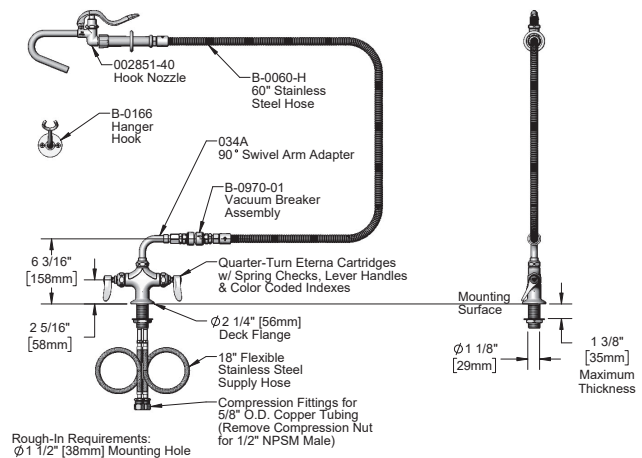

- Single hole wall mount range faucet
- 1/2" NPT male inlet
- 2" diameter (51 mm) slip flange
- 4" (102 mm) wrist action handle (B-WH4)
- 13-1/2" (334 mm) swing nozzle with 2.2 GPM aerator (002868-40)

B-0579-01 Same as B-0578-01 except with 2" dia. (51 mm) flange with 1/2" BSPT NPT female inlet
B-0579 Same as B-0578-01 except with 1/2" BSPT female inlet

B-2343 Chinese Pedestal Faucet

- Pedestal mounted faucet
- 1/2" NPT male shank, 2" (51 mm) long
- 9" (229 mm) swing nozzle with 2.2 GPM aerator
- 6-1/4" (159 mm) clearance
- For cold water only
- ON-OFF control with swing nozzle:
 - ON when nozzle is in center position
 - OFF when nozzle is swung to left or right

**B
12**

Range Faucets and Pot Fillers

B-0300-102A-CR Pot Filler Faucet Assembly

- Single hole deck mount mixing faucet
- Ceramic cartridges with crossflow prevention
- Lever handles with color coded indexes
- B-0068-H 68" flexible stainless steel hose with spray valve hook nozzle (002851-40)
- 053A adapter connects to faucet
- (2) 18" long flex. stainless steel supply hose connectors, compression fittings
- Wall hook (B-0104-D)

B-0300-102A Same as B-0300-102A-CR except with Eterna compression cartridges in mixing faucet

B-0300-PF Pot Filler Faucet Assembly

- Single hole deck mount mixing faucet
- Quarter-turn Eterna cartridges with crossflow prevention
- Lever handles with color coded indexes
- 90° swivel adapter (034A)
- Hook nozzle spray valve (002851-40)
- B-0060-H 60" flexible stainless steel hose
- B-0970-01 vacuum breaker assembly
- (2) 18" long flex. stainless steel supply hose connectors, compression fittings
- Wall hook (B-0166)