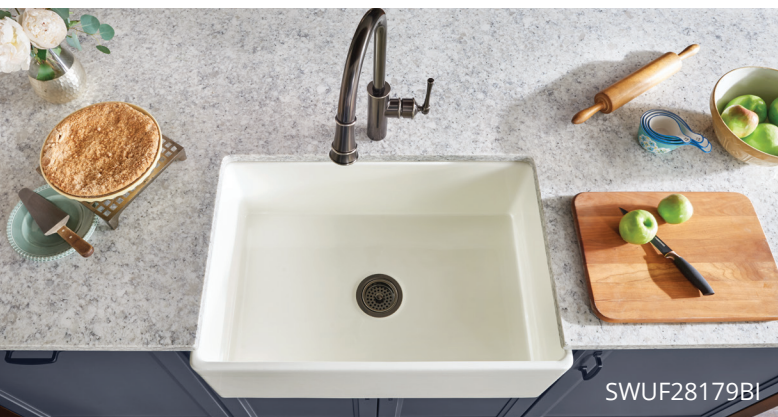

Farmhouse apron front sinks make a style statement because the beautifully finished material extends to the front of the sink, running alongside lower cabinets.

Reversible Design

Elkay® elevates style to the next level with our reversible farmhouse sinks that allows you to select between two design statements. These sinks can be installed with either a traditional flat front or with a decorative band across the top.

Aqua Divide™

Low center wall allows pan handles to extend over the middle, and makes it easy to wash large items, like baking sheets, over both bowls.
(Select models)

SWUF3320WH

Farmhouse Workstation

Single Bowl

Includes: Walnut cutting board

Reserve Selection

SWU1517WH
SWUF2520WH

Farmhouse

Undermount

SWUF28179WH

29-7/8" x 19-15/16" x 10-1/16"
Min. cabinet size: 33"
Available in matte Gray

SWUF2520WH

24-3/8" x 19-5/8" x 10-1/8"
Min. cabinet size: 27"

SWU1517WH

16-3/8" x 18-7/8" x 10-1/8"
Min. cabinet size: 18"

A Sink for Every Style and Need

Whether you like the uninterrupted space of a large single bowl or need a bar sink for a new entertaining area — Elkay sinks come in a range of styles and configurations for the way you live.