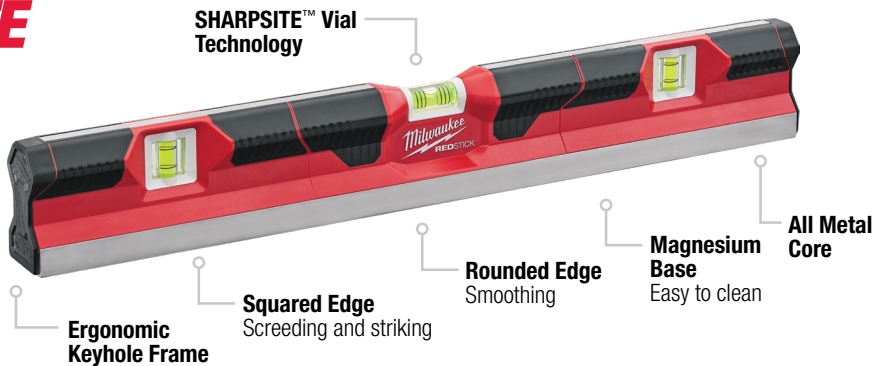

REDSTICK™ CONCRETE LEVELS & TORPEDO LEVELS

REDSTICK™ CONCRETE LEVELS

BUILT FOR CONCRETE

Screed

Smooth

Clean

Model #	Description
MLCON24	24" REDSTICK™ Concrete Level
MLCON48	48" REDSTICK™ Concrete Level
MLCON72	72" REDSTICK™ Concrete Level

BILLET TORPEDO LEVELS

STRONGEST MAGNETS. EASIEST PITCH SET.

4 Amplified Rare-Earth Magnets

Model #	Description
48-22-5107	Billet Torpedo Level
48-22-5207	Metric Billet Torpedo Level

BLOCK TORPEDO LEVEL

STRONGEST MAGNETS. 360° ACCURACY.

Amplified Rare-Earth Magnets

Model #	Description
48-22-5210	Block Torpedo Level
48-22-5102	360° Pocket Level

Model #	Description
48-22-5603	Pocket Level
48-22-5001	Pipe Lock Level