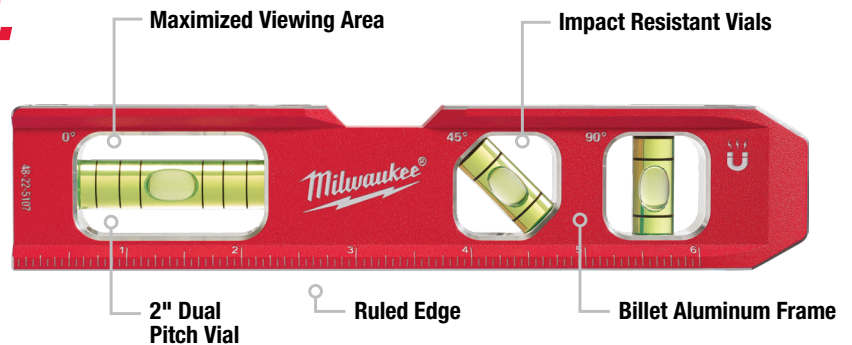

REDSTICK™ CONCRETE LEVELS & TORPEDO LEVELS

REDSTICK™ CONCRETE LEVELS

BUILT FOR CONCRETE

Screed

Smooth

Clean

Model #	Description
MLCON24	24" REDSTICK™ Concrete Level
MLCON48	48" REDSTICK™ Concrete Level
MLCON72	72" REDSTICK™ Concrete Level

BILLET TORPEDO LEVELS

STRONGEST MAGNETS. EASIEST PITCH SET.

4 Amplified Rare-Earth Magnets

Model #	Description
48-22-5107	Billet Torpedo Level
48-22-5207	Metric Billet Torpedo Level

BLOCK TORPEDO LEVEL

STRONGEST MAGNETS. 360° ACCURACY.

Amplified Rare-Earth Magnets

Model #	Description
48-22-5210	Block Torpedo Level
48-22-5102	360° Pocket Level

Model #	Description
48-22-5603	Pocket Level
48-22-5001	Pipe Lock Level