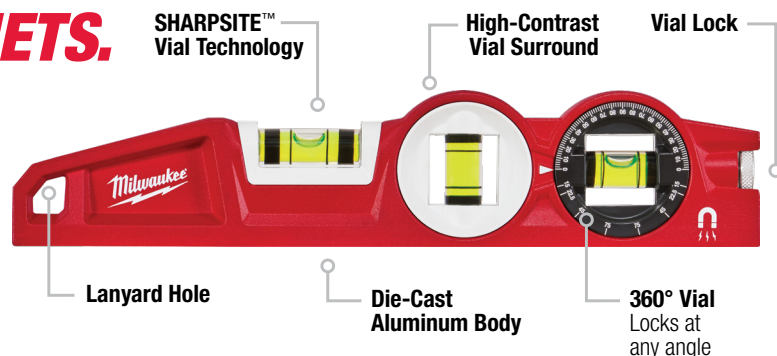

REDSTICK™ CONCRETE LEVELS & TORPEDO LEVELS

REDSTICK™ CONCRETE LEVELS

BUILT FOR CONCRETE

Screed

Smooth

Clean

Model #	Description
MLCON24	24" REDSTICK™ Concrete Level
MLCON48	48" REDSTICK™ Concrete Level
MLCON72	72" REDSTICK™ Concrete Level

BILLET TORPEDO LEVELS

STRONGEST MAGNETS. EASIEST PITCH SET.

4 Amplified Rare-Earth Magnets

Model #	Description
48-22-5107	Billet Torpedo Level
48-22-5207	Metric Billet Torpedo Level

BLOCK TORPEDO LEVEL

STRONGEST MAGNETS. 360° ACCURACY.

Amplified Rare-Earth Magnets

Model #	Description
48-22-5210	Block Torpedo Level
48-22-5102	360° Pocket Level

Model #	Description
48-22-5603	Pocket Level
48-22-5001	Pipe Lock Level