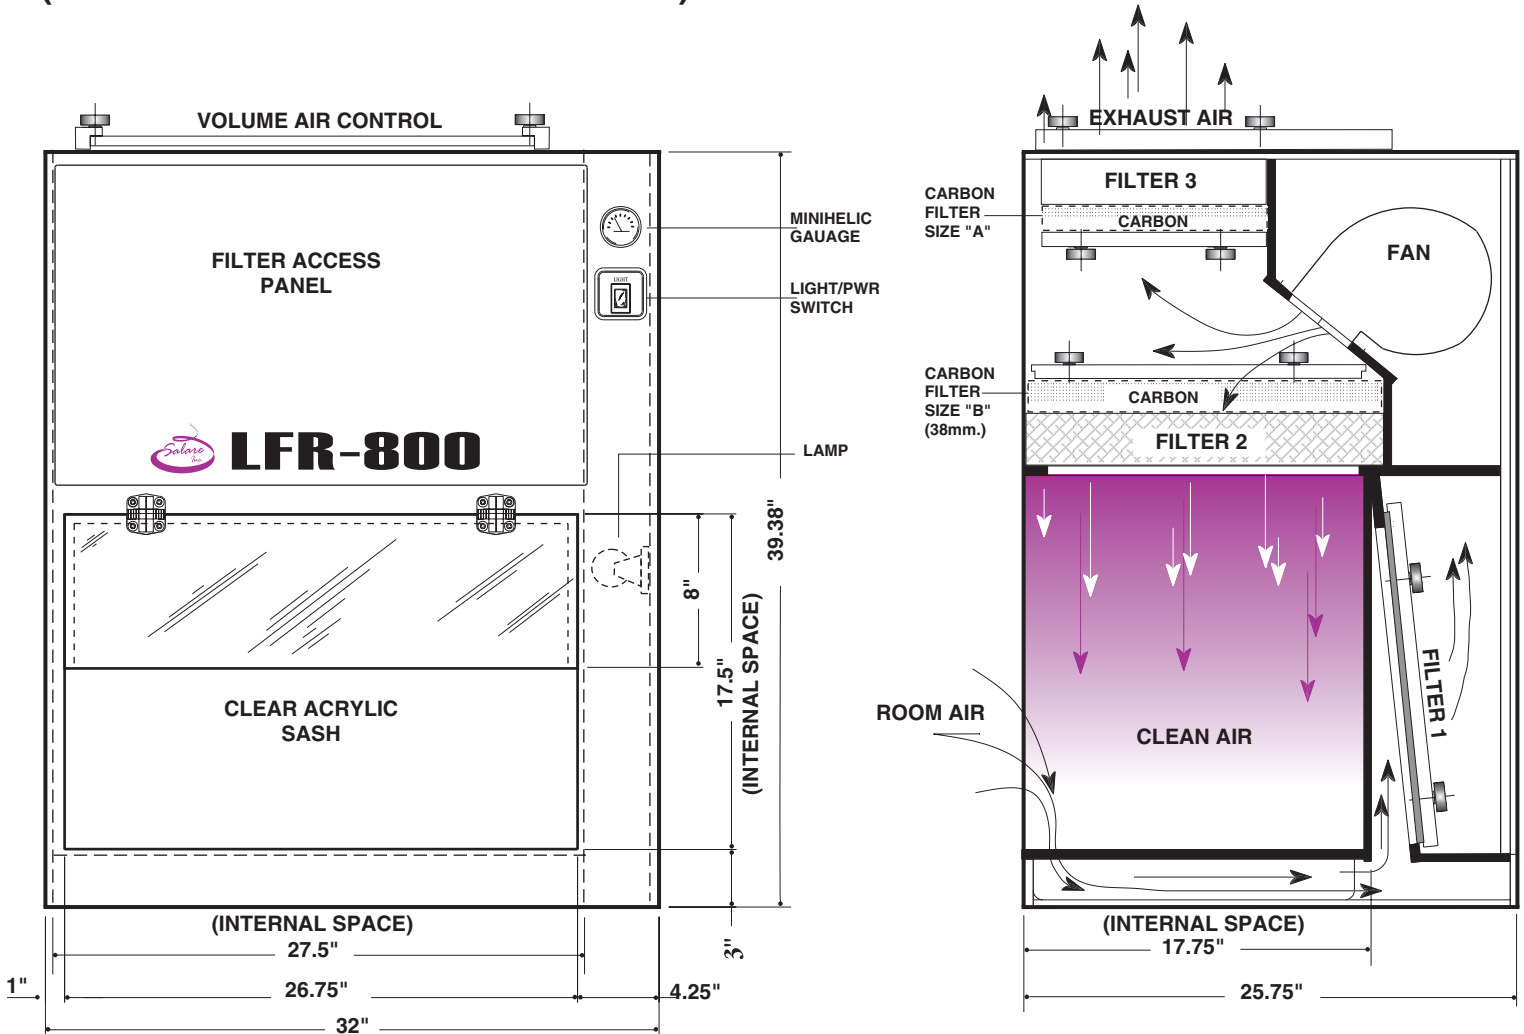

tel: 800.293.1004
 tel: 252.431.1208
 fax: 252.430.0025
 website: www.salareinc.com
 email: sales@salareinc.com

LFR-800 Series

(Portable Laminar Flow Workstation)

PERTINENT DATA

	Filter Configuration			FANS	AIR FLOW VELOCITY	Multi-sash positioning (Adjustable flm)	ELECTRICAL	VAC
	Filter 1	Filter 2	Filter 3	Number of Fans				Amps
LFR-800	Size "B" Pre-Filter (Optional HEPA)	Size "B" HEPA	Size "A" HEPA	1	55-140lfm			120 2.4 60
LFR-800 (Option B)	Size "B" Pre-Filter (Optional HEPA)	Size "B" HEPA	Size "A" HEPA	1	55-140lfm			220 1.6 50