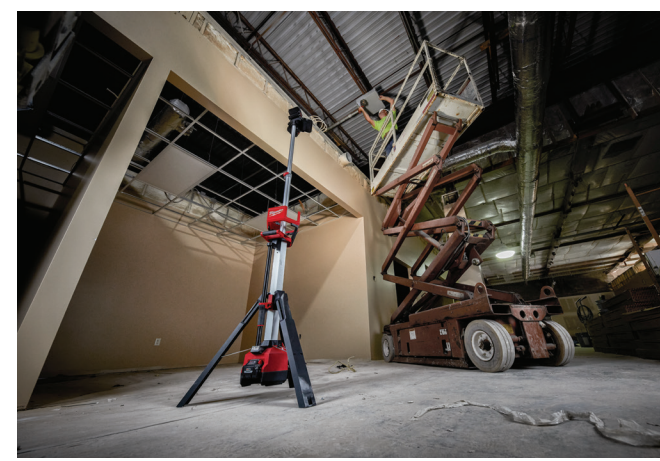

M18™ ROCKET™ Dual Pack Tower Light w/ ONE-KEY™ Kit

2120-22HD (2120-20 Tool-Only)

Specifications:

Lumens	5,400 / 3,100 / 1,600 (Customizable)
Modes	High, Medium, Low
Water & Dust Rating	IP67
Height	22" Collapsed, 5'5" Fully Extended
Weight	8.2 lbs

Includes: (2) M18™ REDLITHIUM™ HIGH OUTPUT™ XC8.0 Battery Packs, Shoulder Strap, Rapid Charger

M18™ RADIUS™ Site Light/Charger w/ ONE-KEY™

2150-20 Tool-Only

Specifications:

Lumens	9,000 / 4,800 / 2,500 (Customizable)
Modes	High, Medium, Low
Water & Dust Rating	IP54
Height / Weight	29.5" / 27.1 lbs

Battery and Charger Sold Separately

M18™ RADIUS™ Compact Site Light w/ Flood Mode

2144-20 Tool-Only

Specifications:

Lumens (Area)	2,200 / 1,100 / 550
Lumens (Flood)	1,000 / 500 / 250
Modes	High, Medium, Low
Hands-Free	Self-Centering Metal Hook
Height / Weight	10.4" / 4.4 lbs

Battery and Charger Sold Separately

M18™ RADIUS™ Site Light

2151-20 Tool-Only

Specifications:

Lumens	9,000 / 4,800 / 2,500
Modes	High, Medium, Low
Height / Weight	29.5" / 23.2 lbs

Battery and Charger Sold Separately